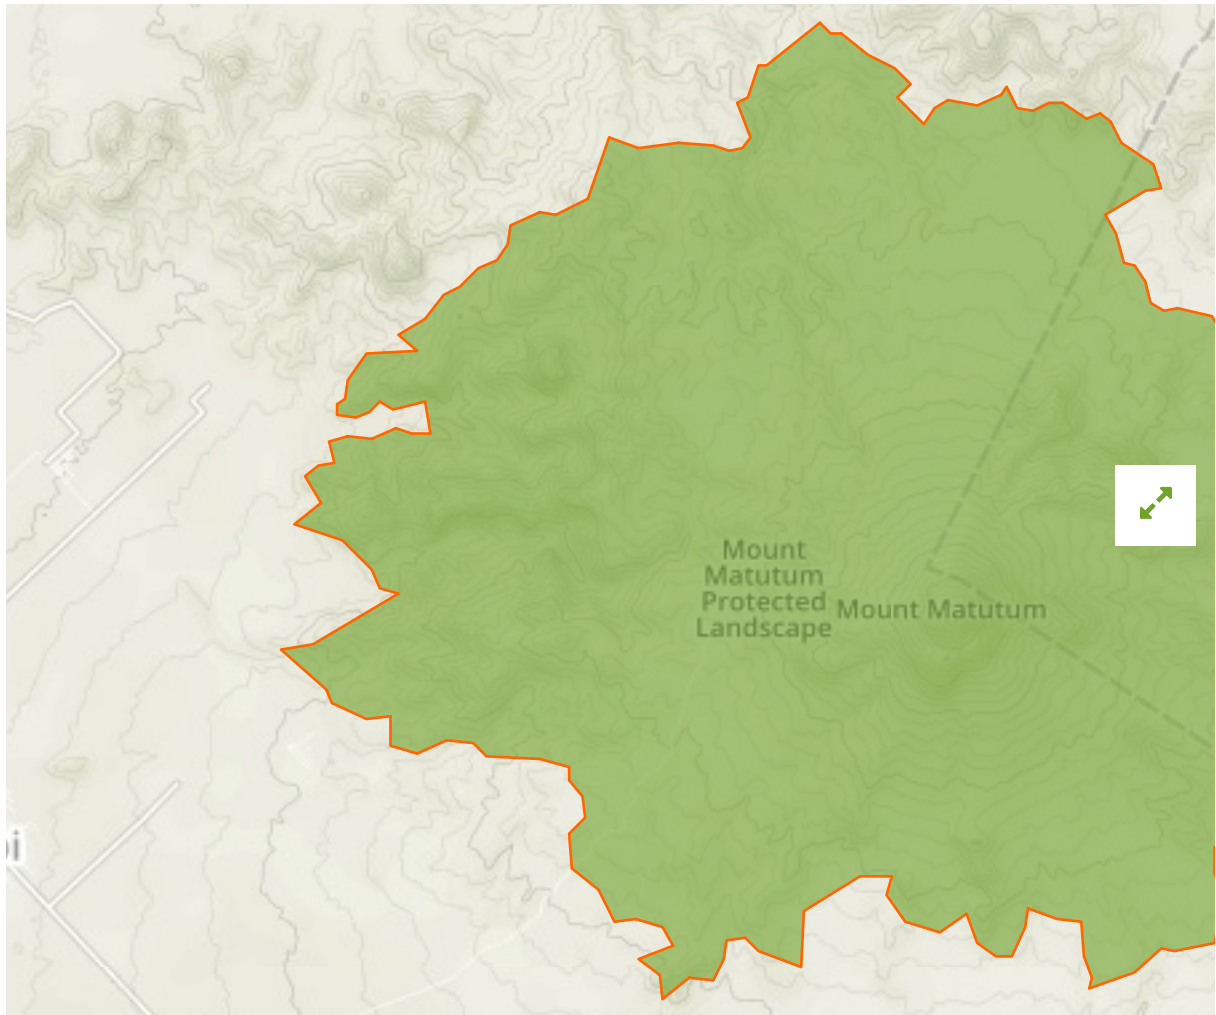

Mount Matutum in Philippines

The designations employed and the presentation of material on this map do not imply the expression of any opinion whatsoever on the part of the Secretariat of the United Nations concerning the legal status of any country, territory, city or area or of its authorities, or concerning the delimitation of its frontiers or boundaries.

WDPA ID

101403

Reported Area

156.0 km²

Management Effectiveness Evaluations

No information available

Attributes

Original Name	Mount Matutum
English Designation	Protected Landscape and Seascape
IUCN Management Category	V
Status	Designated
Type of Designation	National
Status Year	1995
Sublocation	PH-12
Governance Type	Federal or national ministry or agency
Management Authority	Protected Area Management Board under Department of Environment and Natural Resources (DENR)
Management Plan	Not Reported
International Criteria	Not Applicable