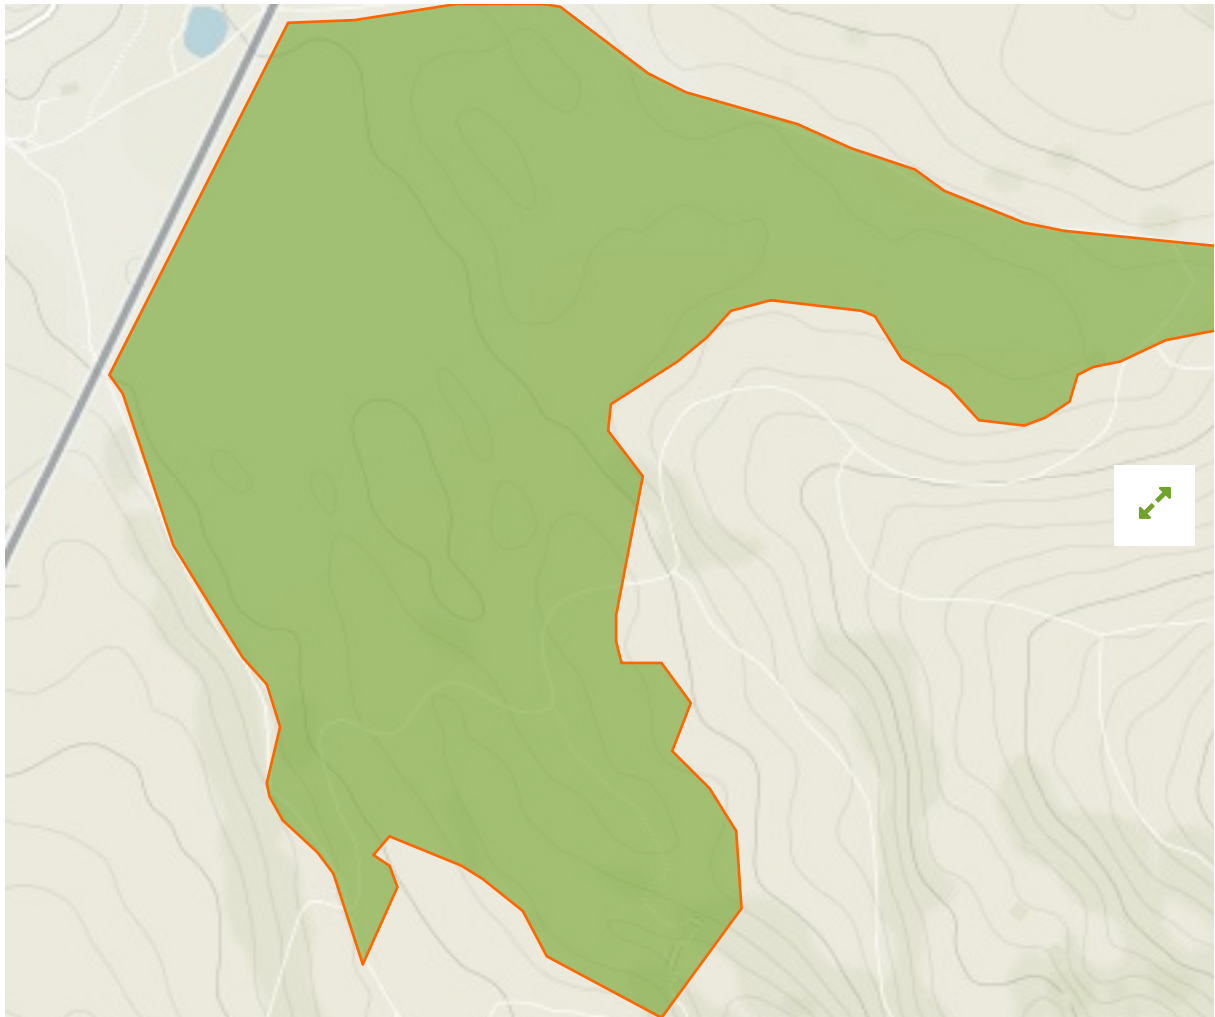

Winklmoos in Austria

The designations employed and the presentation of material on this map do not imply the expression of any opinion whatsoever on the part of the Secretariat of the United Nations concerning the legal status of any country, territory, city or area or of its authorities, or concerning the delimitation of its frontiers or boundaries.

WDPA ID

103436

Reported Area

0.78 km²

European Environment Agency (EEA)

Management Effectiveness Evaluations

No information available

Attributes

Management Authority **Not Reported**

Management Plan **Not Reported**

International Criteria **Not Applicable**

Site network breakdown

Transboundary sites

Sonntagshorn West

in Austria

English Designation