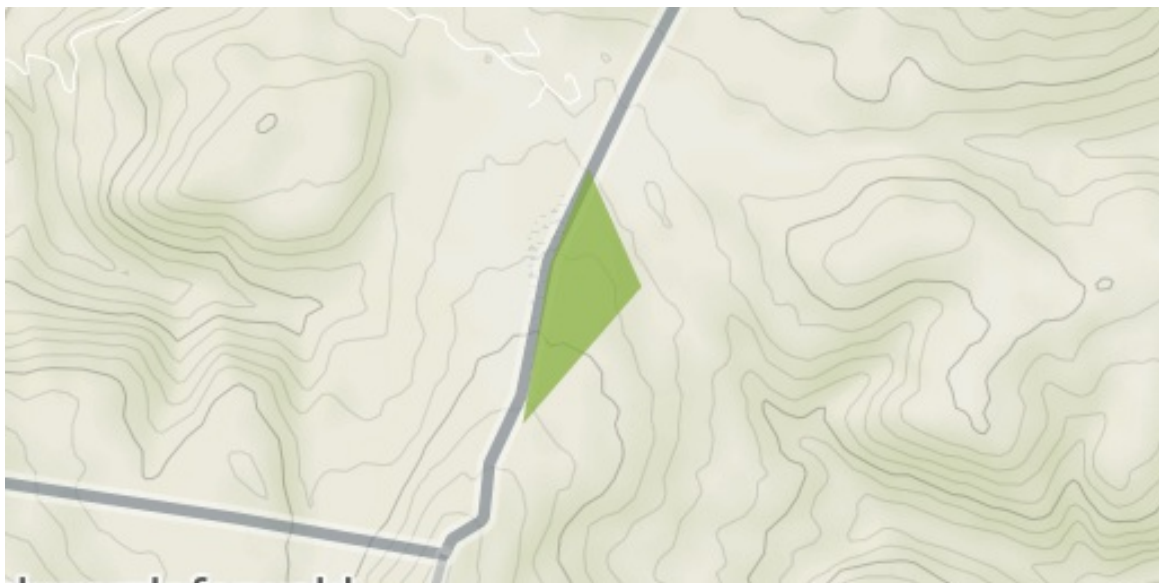

English Designation

Special Protection Area (Birds Directive)

IUCN Category

Not Reported

WDPA ID	Year of Designation	Reported Area
555577655		0.4 km²

[Show all](#)