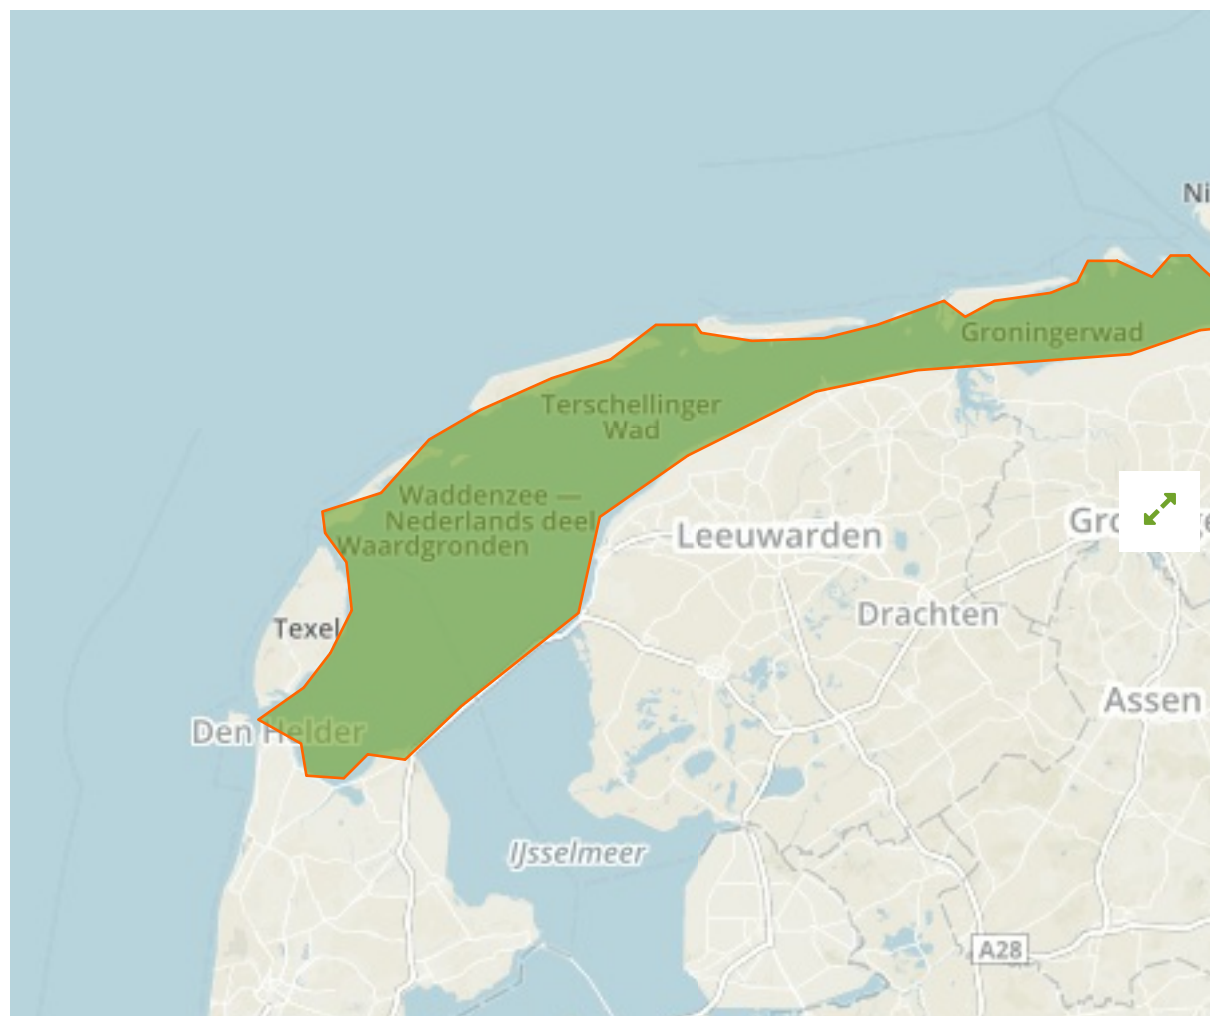

Waddensea Area in Netherlands

The designations employed and the presentation of material on this map do not imply the expression of any opinion whatsoever on the part of the Secretariat of the United Nations concerning the legal status of any country, territory, city or area or of its authorities, or concerning the delimitation of its frontiers or boundaries.

WDPA ID

12754

Reported Area

2600.0 km²

i Data Provider

Common Wadden Sea Secretariat Virchowstr. 1 D-26382 Wilhelmshaven
Germany

Management Effectiveness Evaluations

No information available

Site network breakdown

Transboundary sites

Niedersächsisches Wattenmeer

in Germany

The Wadden Sea

in Denmark, Germany, Netherlands

English Designation

National Park