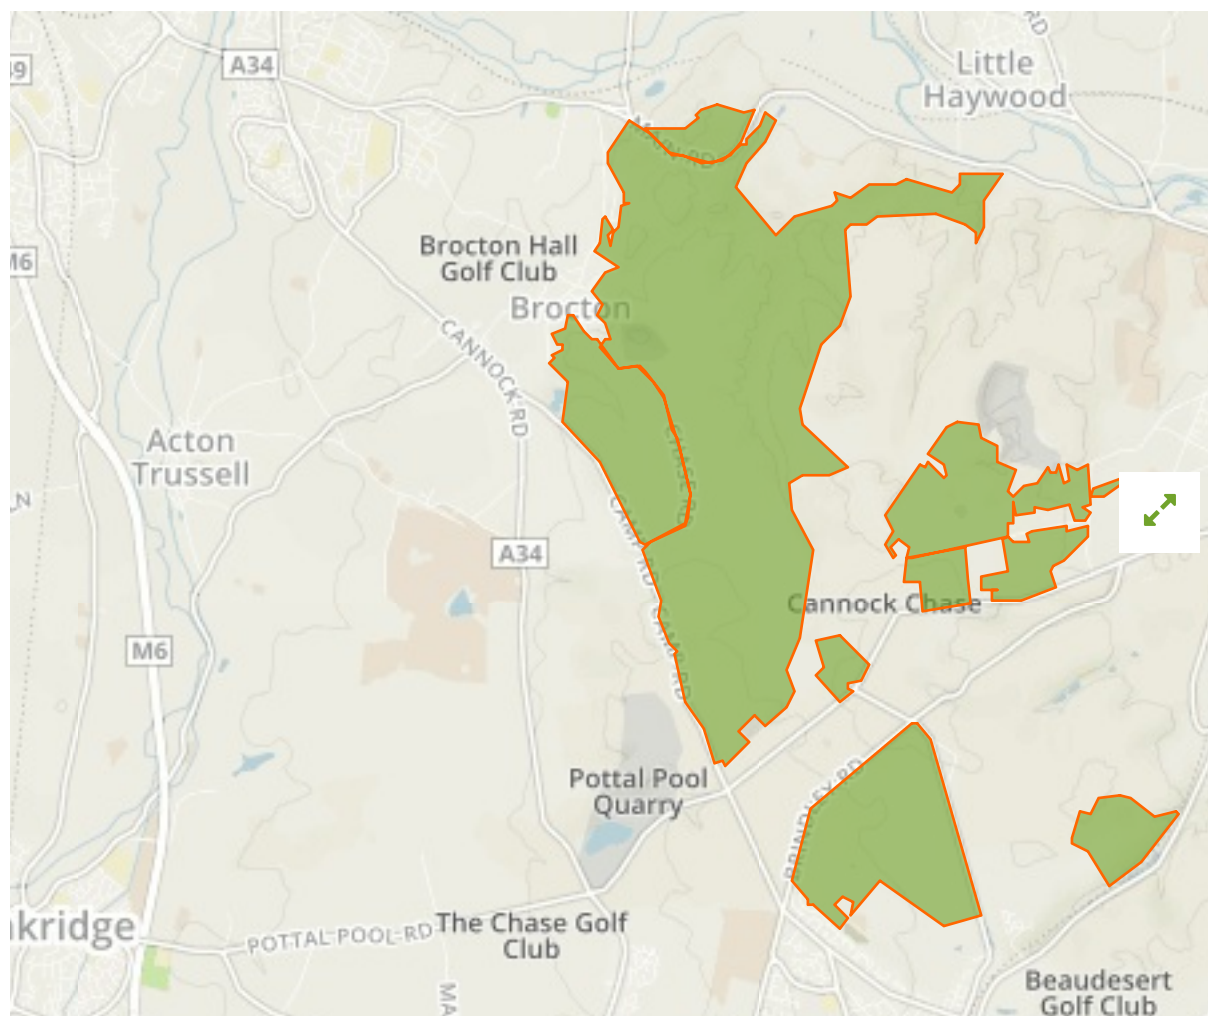

Cannock Chase in

United Kingdom of Great Britain and Northern Ireland

The designations employed and the presentation of material on this map do not imply the expression of any opinion whatsoever on the part of the Secretariat of the United Nations concerning the legal status of any country, territory, city or area or of its authorities, or concerning the delimitation of its frontiers or boundaries.

WDPA ID

140567

Reported Area

12.8 km²

Management Effectiveness Evaluations

Common Standards Monitoring 2013

Attributes

| | |
|---------------------------------|---|
| Original Name | Cannock Chase |
| English Designation | Site of Special Scientific Interest (GB) |
| IUCN Management Category | IV |
| Status | Designated |
| Type of Designation | National |
| Status Year | 1987 |
| Sublocation | |
| Governance Type | Federal or national ministry or agency |
| Management Authority | Natural England, Natural Resources Wales, Scottish Natural Heritage |
| Management Plan | Not Reported |
| International Criteria | Not Applicable |