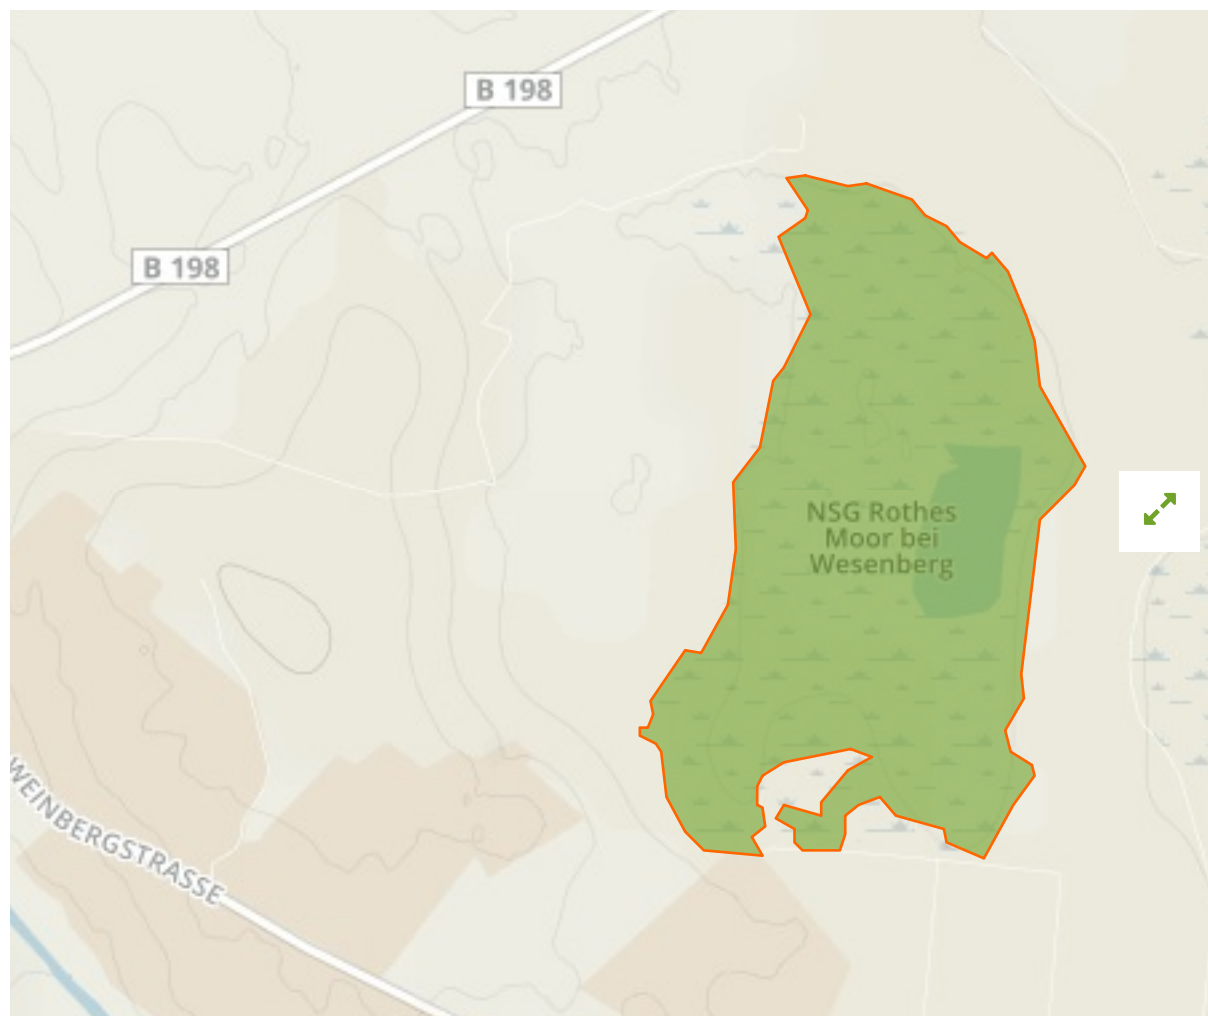

## Rothes Moor bei Wesenberg in Germany

The designations employed and the presentation of material on this map do not imply the expression of any opinion whatsoever on the part of the Secretariat of the United Nations concerning the legal status of any country, territory, city or area or of its authorities, or concerning the delimitation of its frontiers or boundaries.

WDPA ID

---

**14382**

Reported Area

---

**0.81 km<sup>2</sup>**