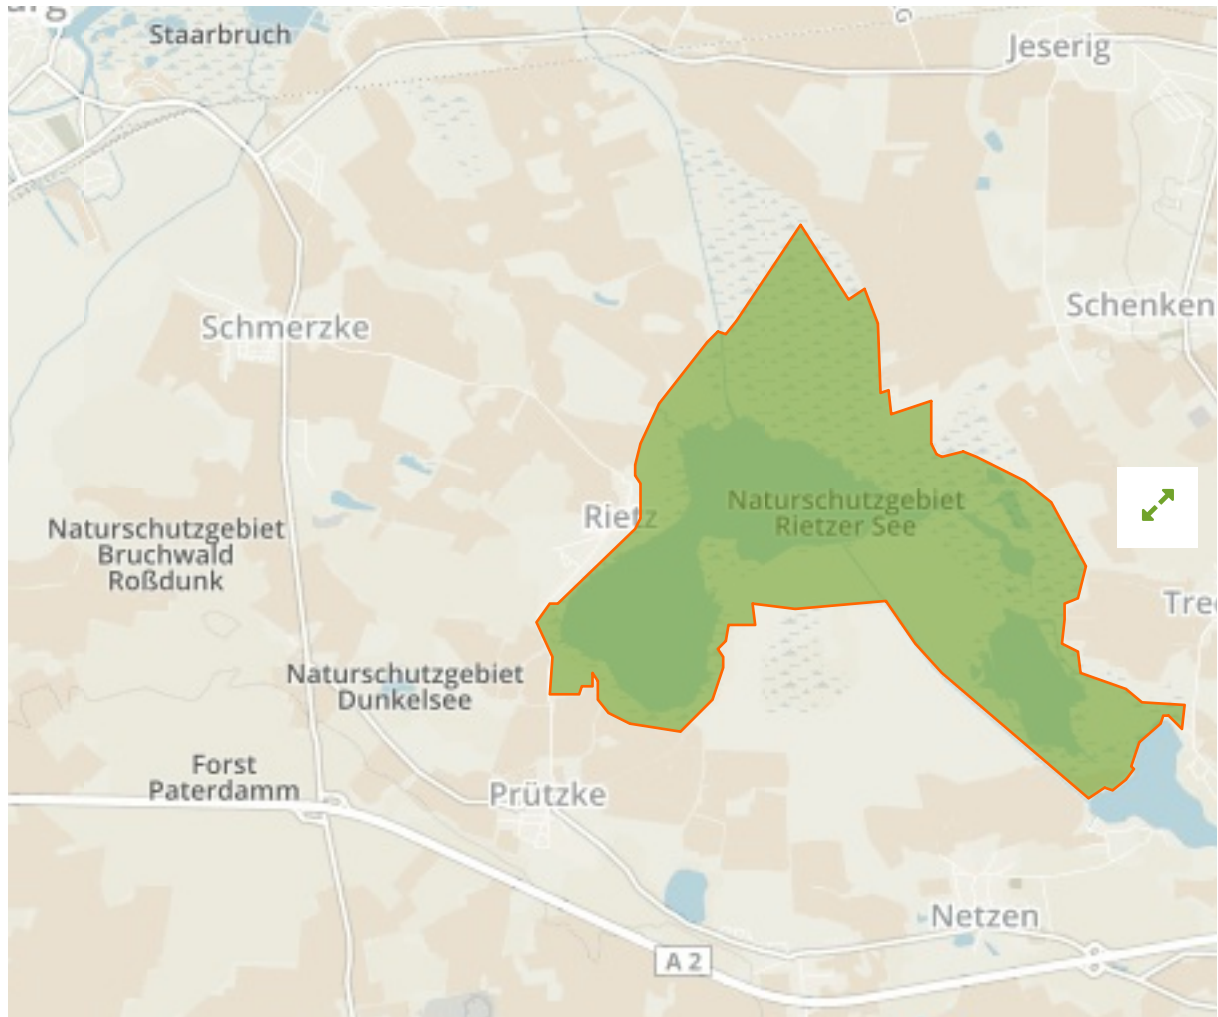

Rietzer See in Germany

The designations employed and the presentation of material on this map do not imply the expression of any opinion whatsoever on the part of the Secretariat of the United Nations concerning the legal status of any country, territory, city or area or of its authorities, or concerning the delimitation of its frontiers or boundaries.

WDPA ID

14399

Reported Area

11.28 km²

Management Effectiveness Evaluations

No information available

Attributes

Original Name	Rietzer See
English Designation	Nature Reserve
IUCN Management Category	IV
Status	Designated
Type of Designation	National
Status Year	2004
Sublocation	
Governance Type	Federal or national ministry or agency
Management Authority	Bundesamt für Naturschutz
Management Plan	Not Reported
International Criteria	Not Applicable