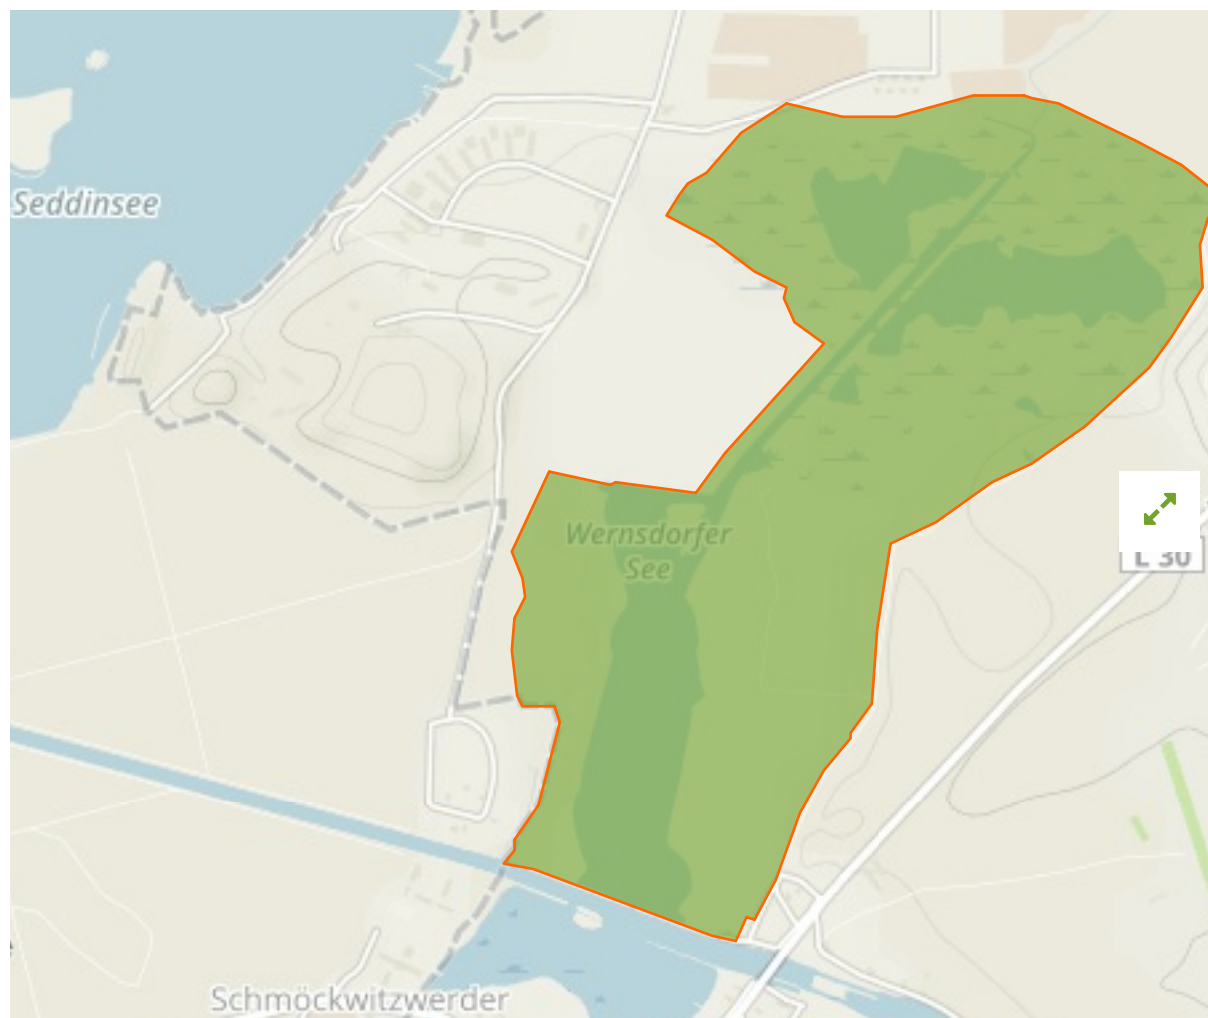

Wernsdorfer See in Germany

The designations employed and the presentation of material on this map do not imply the expression of any opinion whatsoever on the part of the Secretariat of the United Nations concerning the legal status of any country, territory, city or area or of its authorities, or concerning the delimitation of its frontiers or boundaries.

WDPA ID

14411

Reported Area

1.39 km²

Management Effectiveness Evaluations

No information available

Attributes

Original Name **Wernsdorfer See**