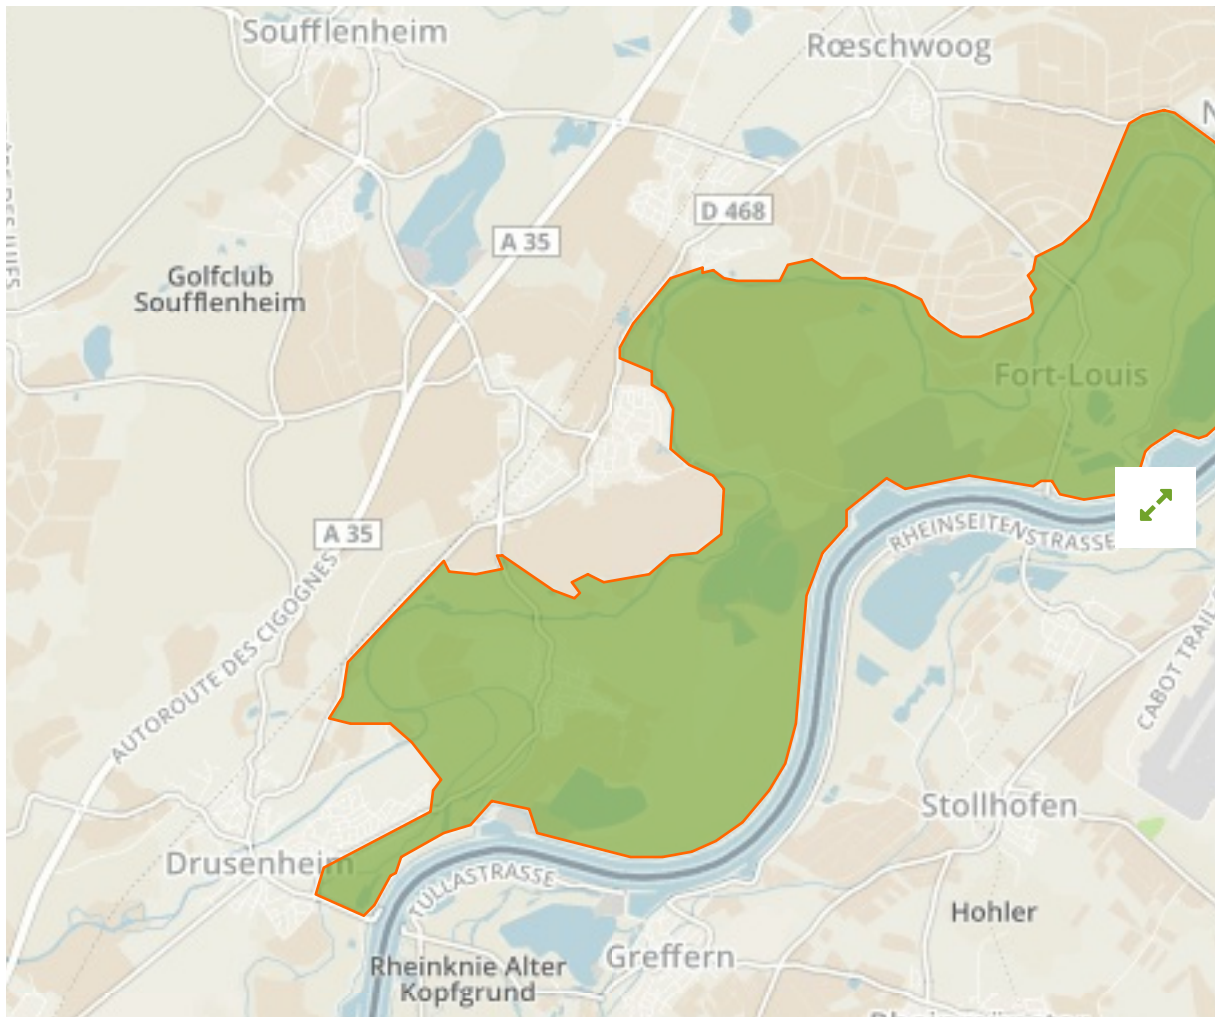

Cours Inférieur De La Moder in France

The designations employed and the presentation of material on this map do not imply the expression of any opinion whatsoever on the part of the Secretariat of the United Nations concerning the legal status of any country, territory, city or area or of its authorities, or concerning the delimitation of its frontiers or boundaries.

WDPA ID

146897

Reported Area

24.08 km²

European Environment Agency (EEA)

Management Effectiveness Evaluations

No information available

Attributes

IUCN Category

IV

WDPA ID Year of Designation Reported Area

165159

2.3 km²

Bruch bei Bühl und Baden-Baden

in Germany

English Designation

IV

WDPA ID

555546465

Year of Designation

0.4 km²

Reported Area

Show all