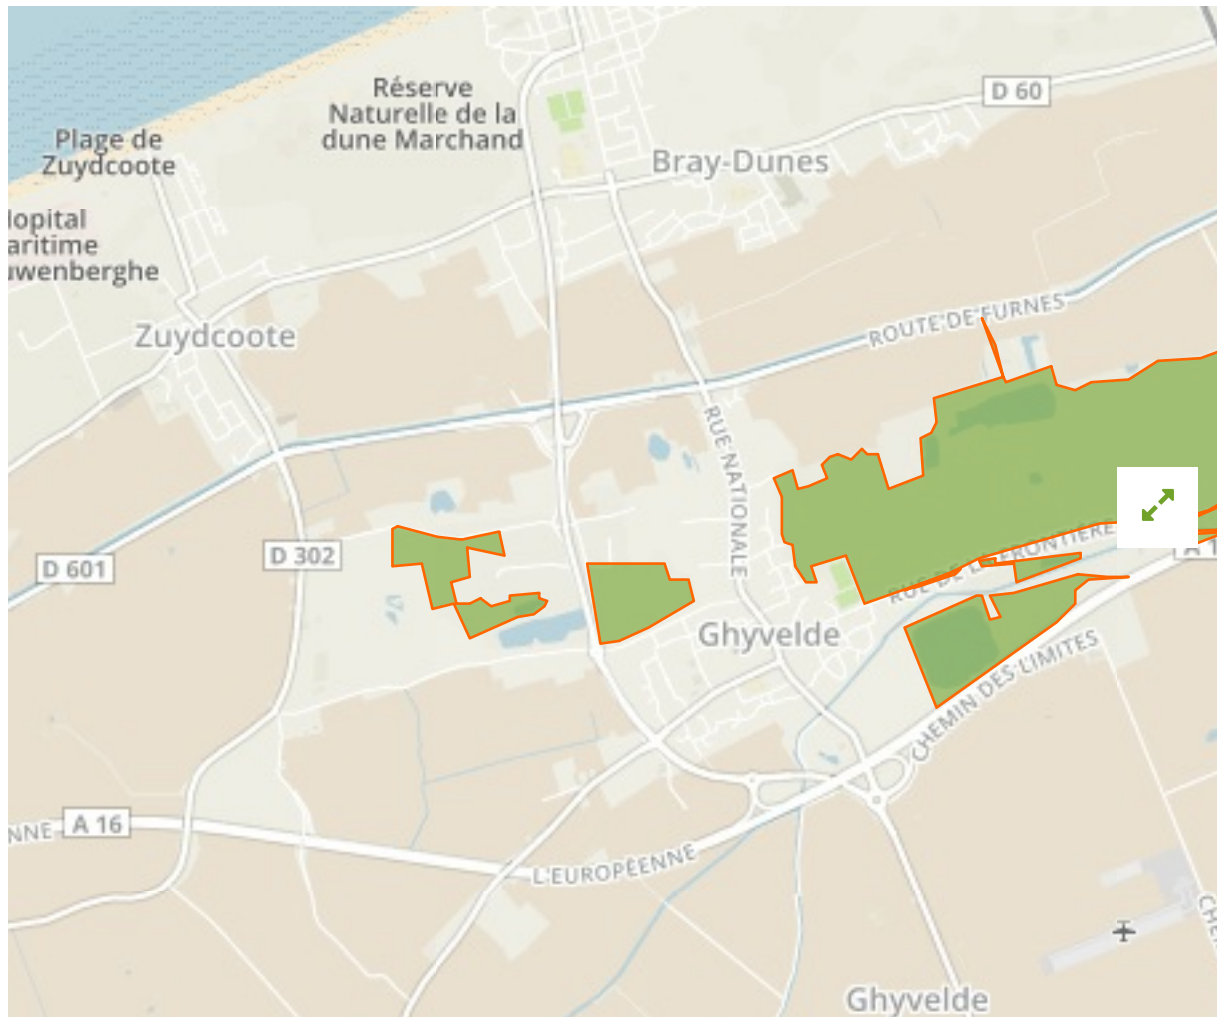

## Dune Fossile in France

The designations employed and the presentation of material on this map do not imply the expression of any opinion whatsoever on the part of the Secretariat of the United Nations concerning the legal status of any country, territory, city or area or of its authorities, or concerning the delimitation of its frontiers or boundaries.

WDPA ID

**147393**

Reported Area

**2.1 km<sup>2</sup>**

## Site network breakdown

---

## Transboundary sites

---