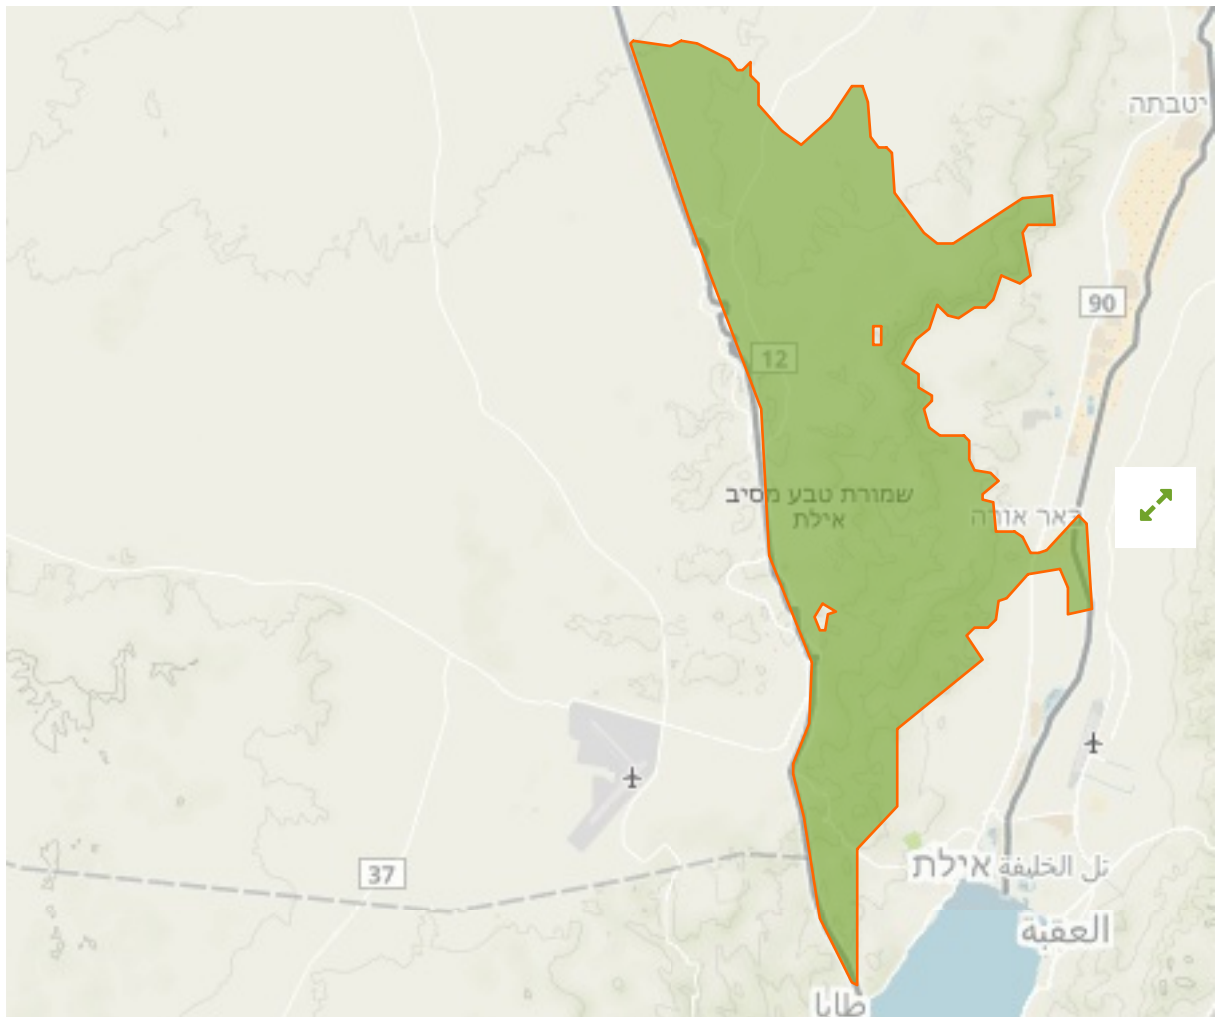

## Massiv Elat in Israel

The designations employed and the presentation of material on this map do not imply the expression of any opinion whatsoever on the part of the Secretariat of the United Nations concerning the legal status of any country, territory, city or area or of its authorities, or concerning the delimitation of its frontiers or boundaries.

WDPA ID

**14910**

Reported Area

**384.33 km<sup>2</sup>**

### Transboundary sites

---

40978

400.0 km<sup>2</sup>