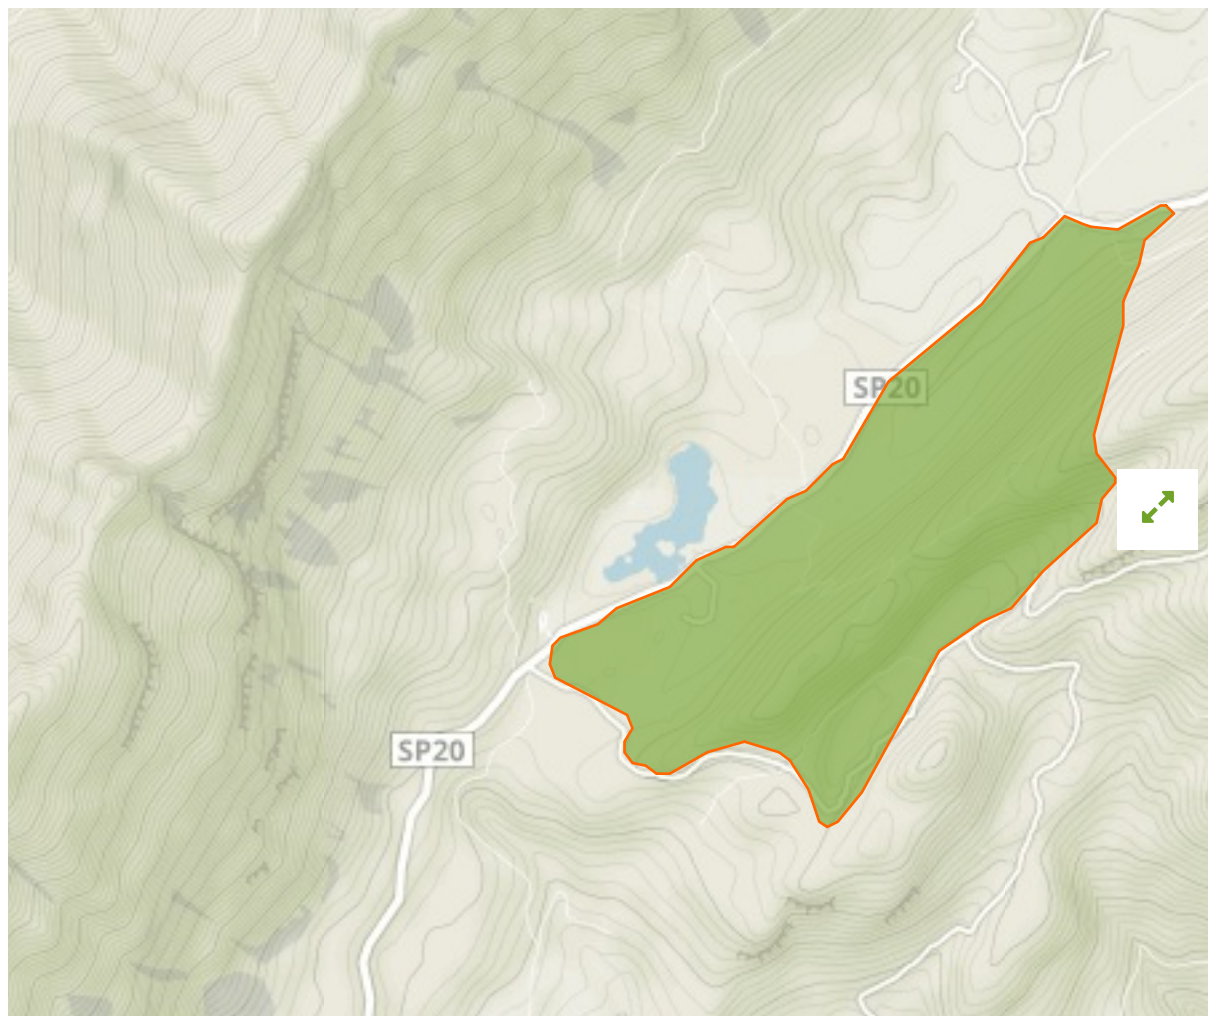

## Biotopo Pra' Dell' Albi - Cei in Italy

The designations employed and the presentation of material on this map do not imply the expression of any opinion whatsoever on the part of the Secretariat of the United Nations concerning the legal status of any country, territory, city or area or of its authorities, or concerning the delimitation of its frontiers or boundaries.

WDPA ID

---

**162013**

Reported Area

---

**1.17 km<sup>2</sup>**