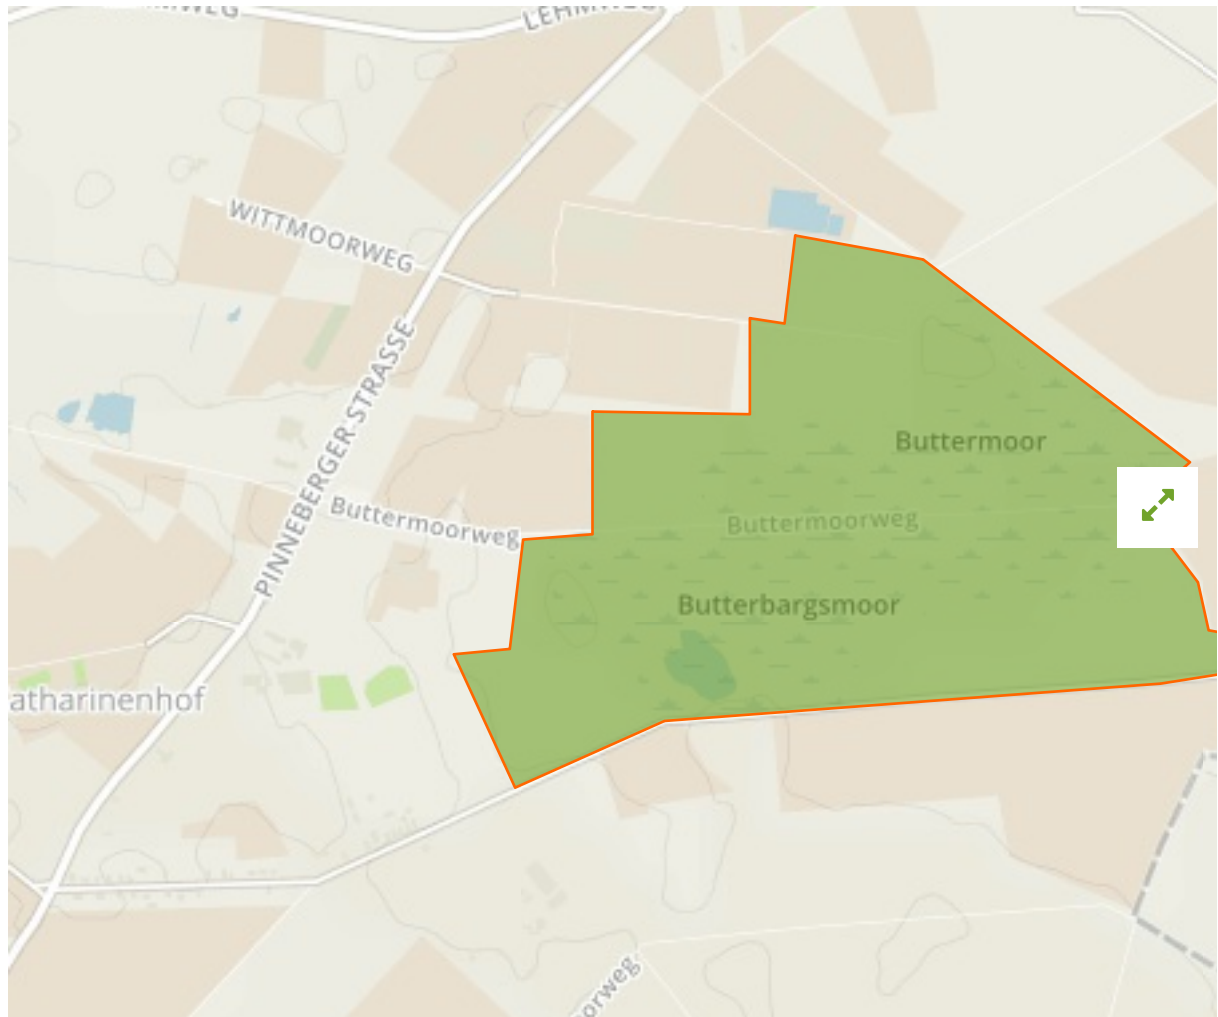

Buttermoor/Butterbargsmoor in Germany

The designations employed and the presentation of material on this map do not imply the expression of any opinion whatsoever on the part of the Secretariat of the United Nations concerning the legal status of any country, territory, city or area or of its authorities, or concerning the delimitation of its frontiers or boundaries.

WDPA ID

162668

Reported Area

1.08 km²

European Environment Agency (EEA)

Management Effectiveness Evaluations

No information available

Attributes