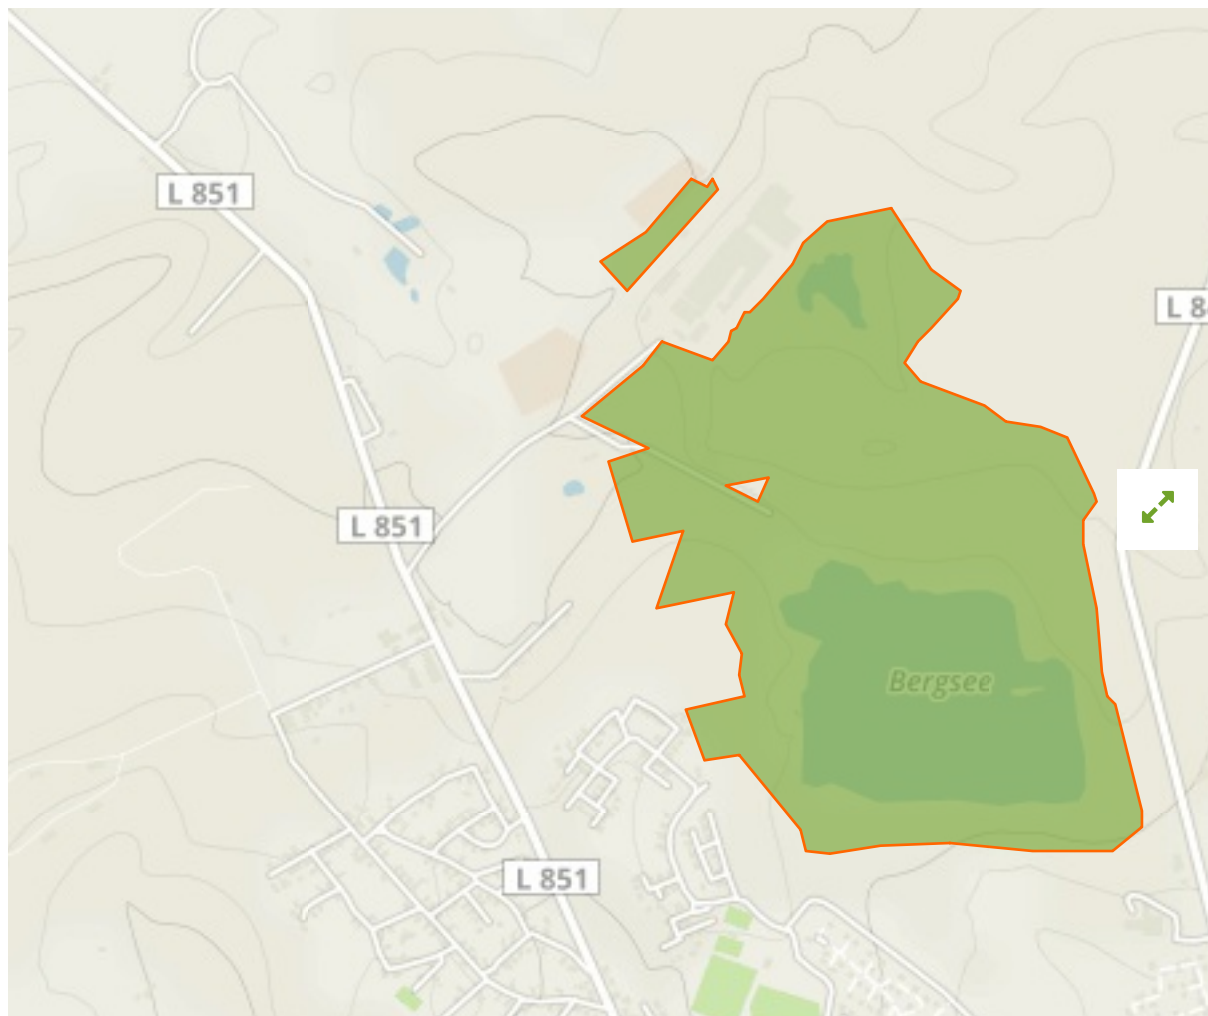

Dammer Bergsee in Germany

The designations employed and the presentation of material on this map do not imply the expression of any opinion whatsoever on the part of the Secretariat of the United Nations concerning the legal status of any country, territory, city or area or of its authorities, or concerning the delimitation of its frontiers or boundaries.

WDPA ID

162698

Reported Area

1.04 km²

Management Effectiveness Evaluations

No information available

Attributes

Original Name	Dammer Bergsee
English Designation	Nature Reserve
IUCN Management Category	IV
Status	Designated
Type of Designation	National
Status Year	1995
Sublocation	
Governance Type	Federal or national ministry or agency
Management Authority	Bundesamt für Naturschutz
Management Plan	Not Reported
International Criteria	Not Applicable