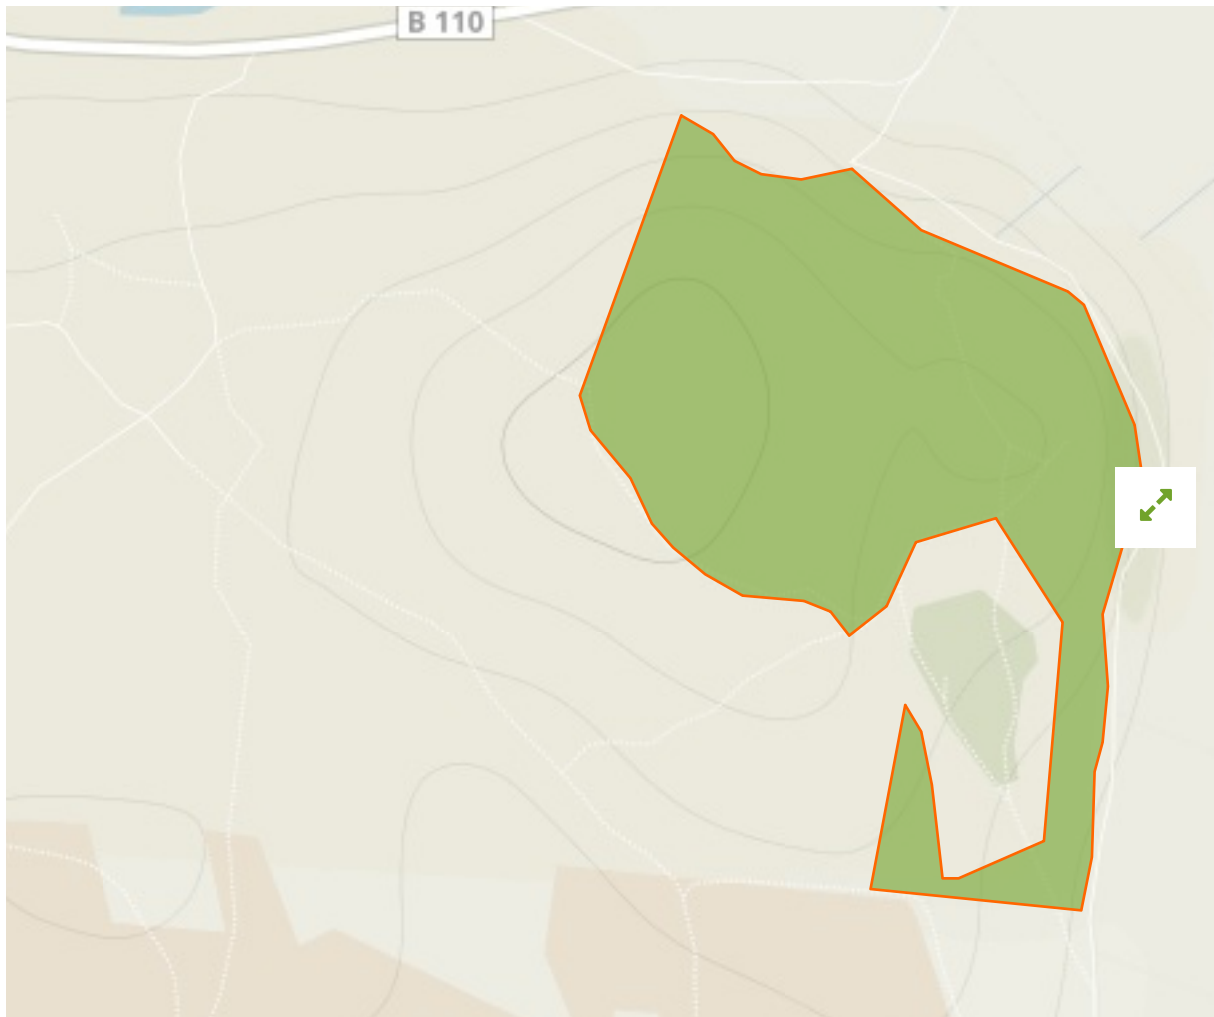

Golm in Germany

The designations employed and the presentation of material on this map do not imply the expression of any opinion whatsoever on the part of the Secretariat of the United Nations concerning the legal status of any country, territory, city or area or of its authorities, or concerning the delimitation of its frontiers or boundaries.

WDPA ID

163281

Reported Area

0.25 km²

Management Effectiveness Evaluations

No information available

Attributes

Original Name	Golm
English Designation	Nature Reserve
IUCN Management Category	IV
Status	Designated
Type of Designation	National
Status Year	1967
Sublocation	
Governance Type	Federal or national ministry or agency
Management Authority	Bundesamt für Naturschutz
Management Plan	Not Reported
International Criteria	Not Applicable

Reported Area
23.0 km²

Delta Świny

in Poland

English Designation
Landscape Protection Area

IUCN Category
V

WDPA ID Year of Designation
321957

Reported Area
363.2 km²

Wolin i Uznam

Reported Area
109.4 km²

[Show all](#)