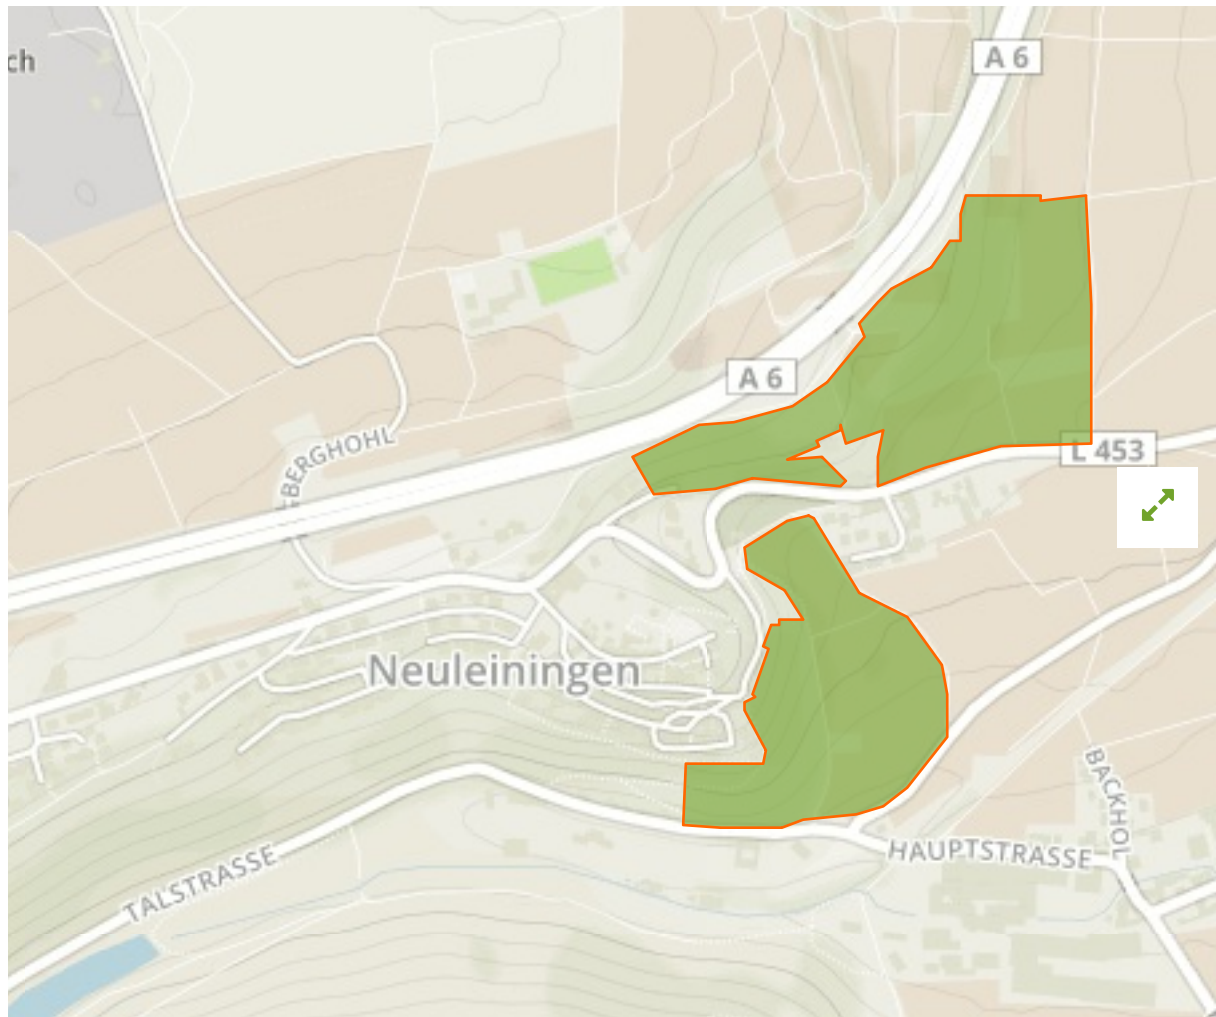

Haardtrand - Am Goldberg in Germany

The designations employed and the presentation of material on this map do not imply the expression of any opinion whatsoever on the part of the Secretariat of the United Nations concerning the legal status of any country, territory, city or area or of its authorities, or concerning the delimitation of its frontiers or boundaries.

WDPA ID

163425

Reported Area

0.15 km²

Management Effectiveness Evaluations

No information available

Attributes

Original Name	Haardtrand - Am Goldberg
English Designation	Nature Reserve
IUCN Management Category	Not Assigned
Status	Designated
Type of Designation	National
Status Year	1990
Sublocation	
Governance Type	Federal or national ministry or agency
Management Authority	Bundesamt für Naturschutz
Management Plan	Not Reported
International Criteria	Not Applicable