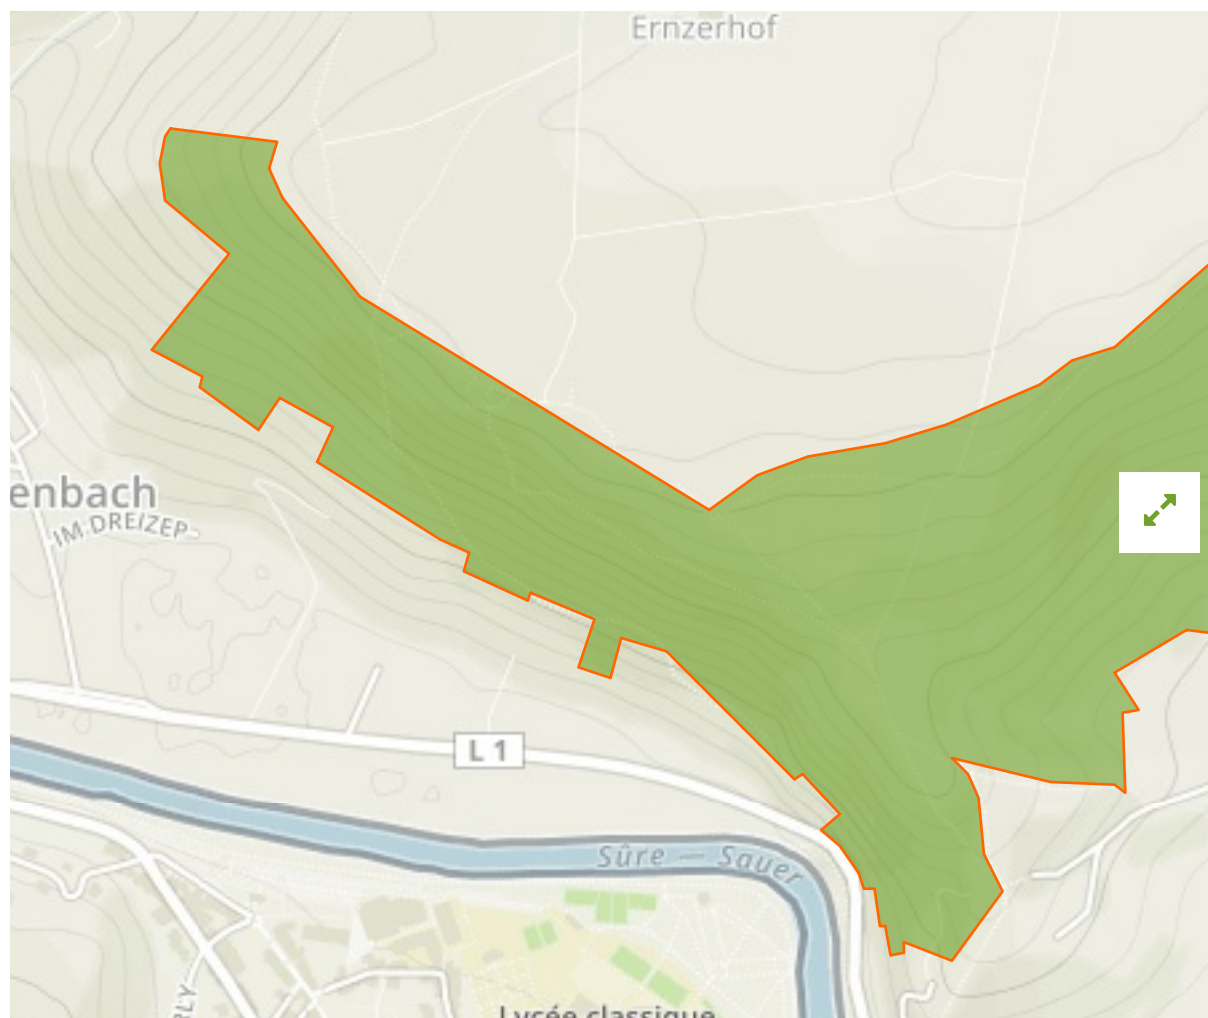

Kelterdell Und Kuckuckslay Bei Echternachbrueck in Germany

The designations employed and the presentation of material on this map do not imply the expression of any opinion whatsoever on the part of the Secretariat of the United Nations concerning the legal status of any country, territory, city or area or of its authorities, or concerning the delimitation of its frontiers or boundaries.

WDPA ID

164050

Reported Area

0.62 km²

Management Effectiveness Evaluations

No information available

Attributes

Original Name **Kelterdell Und Kuckuckslay Bei Echternachbrueck**

Management Authority **Bundesamt für Naturschutz**

Management Plan **Not Reported**

International Criteria **Not Applicable**

Site network breakdown

Transboundary sites

Vallée De L'Ernz Noire / Beaufort / Berdorf

15.3 km²

Vallée de l'Ernz noire / Beaufort / Berdorf

in Luxembourg

English Designation

Site of Community Importance (Habitats Directive)

IUCN Category

Not Reported

WDPA ID	Year of Designation	Reported Area
555536878		42.0 km ²