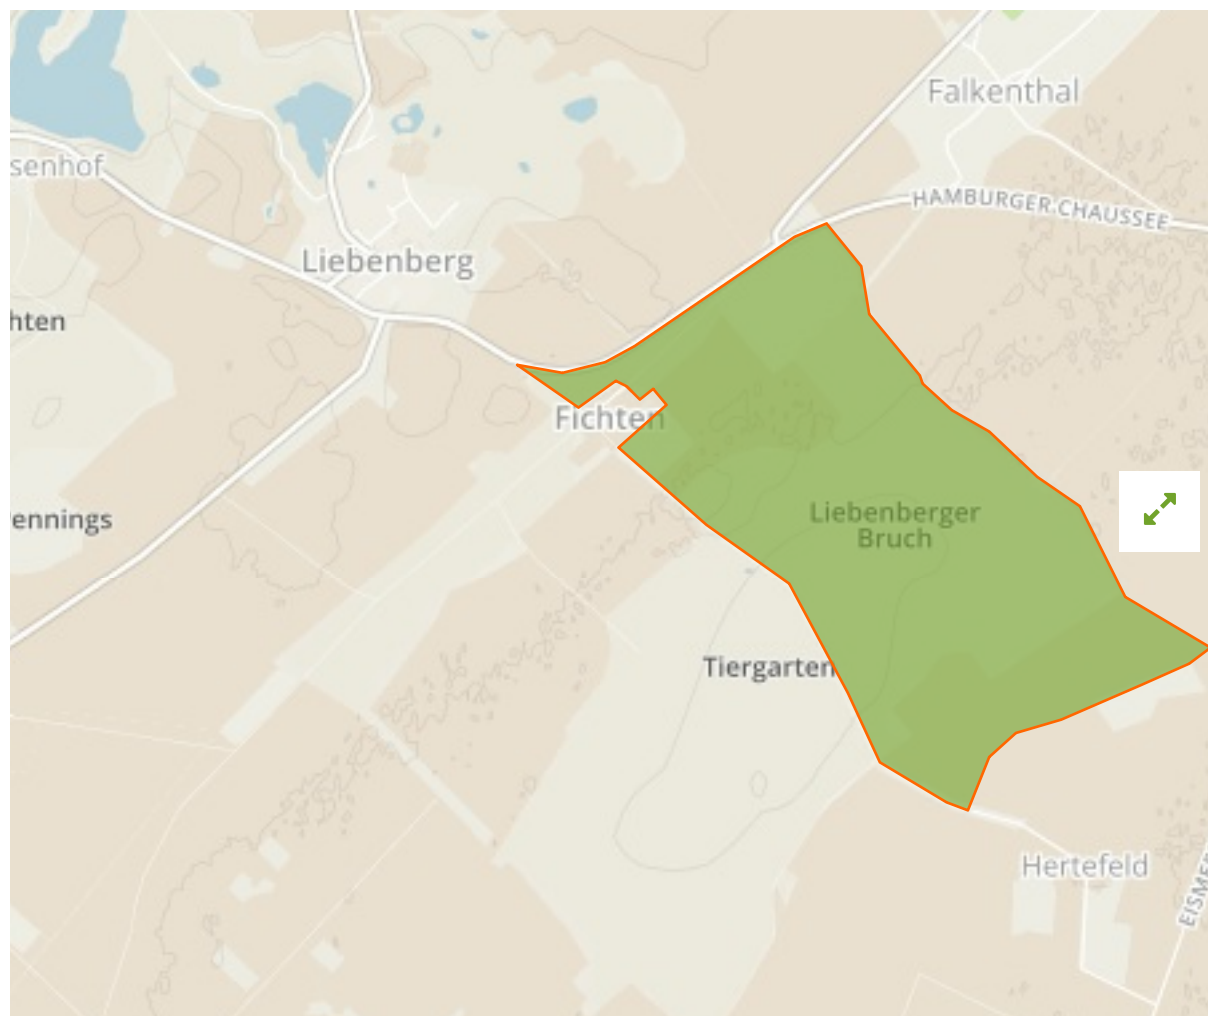

## Liebenberger Bruch in Germany

The designations employed and the presentation of material on this map do not imply the expression of any opinion whatsoever on the part of the Secretariat of the United Nations concerning the legal status of any country, territory, city or area or of its authorities, or concerning the delimitation of its frontiers or boundaries.

WDPA ID

**164449**

Reported Area

**2.88 km<sup>2</sup>**

## Attributes

---

<b>Original Name</b>	<b>Liebenberger Bruch</b>
<b>English Designation</b>	<b>Nature Reserve</b>
<b>IUCN Management Category</b>	<b>IV</b>
Status	Designated
Type of Designation	National
Status Year	1992
Sublocation	
Governance Type	Federal or national ministry or agency
Management Authority	Bundesamt für Naturschutz
Management Plan	Not Reported
International Criteria	Not Applicable