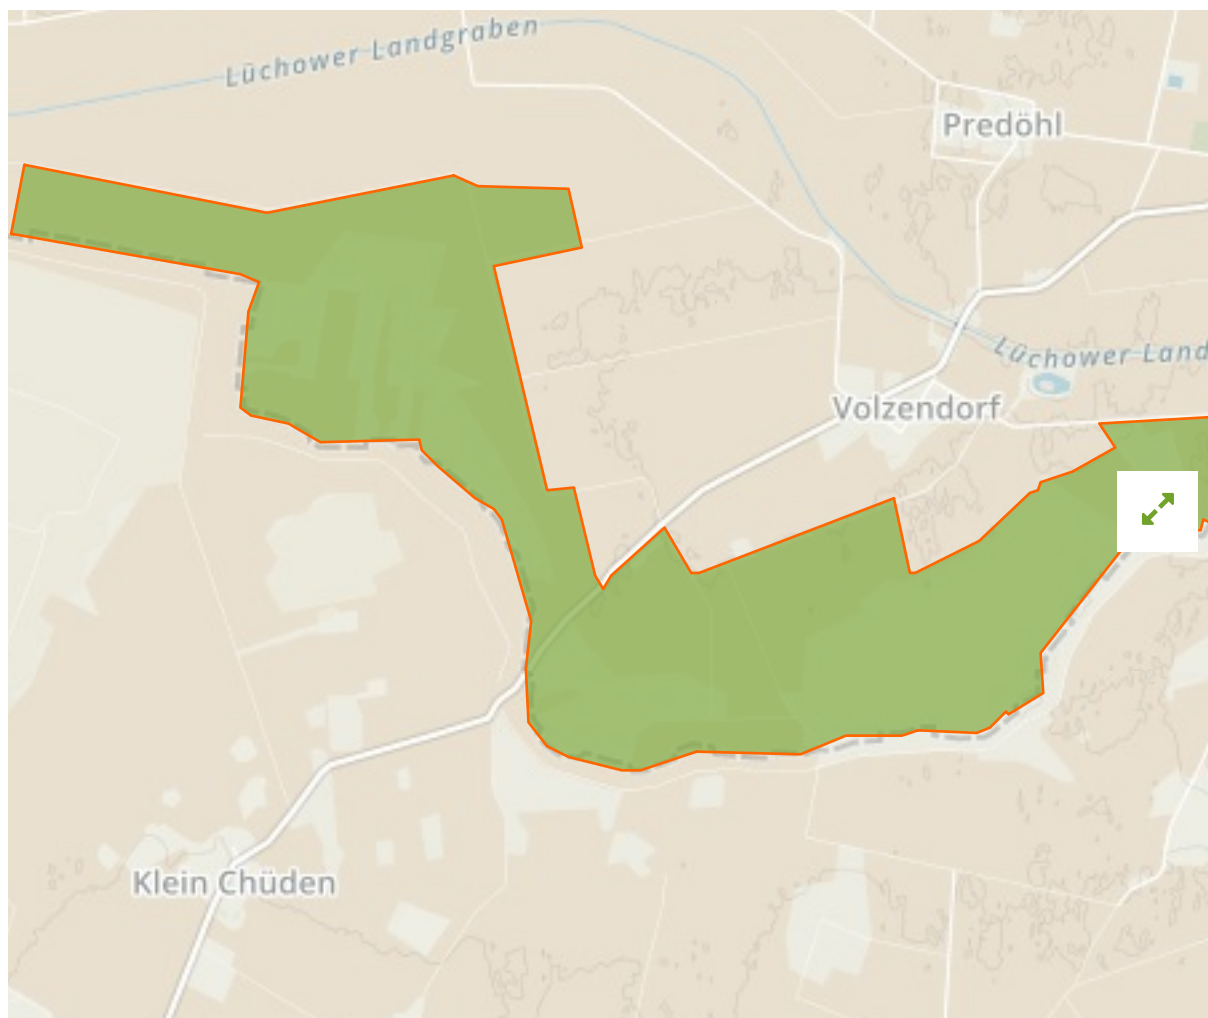

Lüchower Landgrabenniederung in Germany

The designations employed and the presentation of material on this map do not imply the expression of any opinion whatsoever on the part of the Secretariat of the United Nations concerning the legal status of any country, territory, city or area or of its authorities, or concerning the delimitation of its frontiers or boundaries.

WDPA ID

164515

Reported Area

5.32 km²

Management Effectiveness Evaluations

No information available

Attributes

Original Name	Lüchower Landgrabenniederung
English Designation	Nature Reserve
IUCN Management Category	IV
Status	Designated
Type of Designation	National
Status Year	2016
Sublocation	
Governance Type	Federal or national ministry or agency
Management Authority	Bundesamt für Naturschutz
Management Plan	Not Reported
International Criteria	Not Applicable