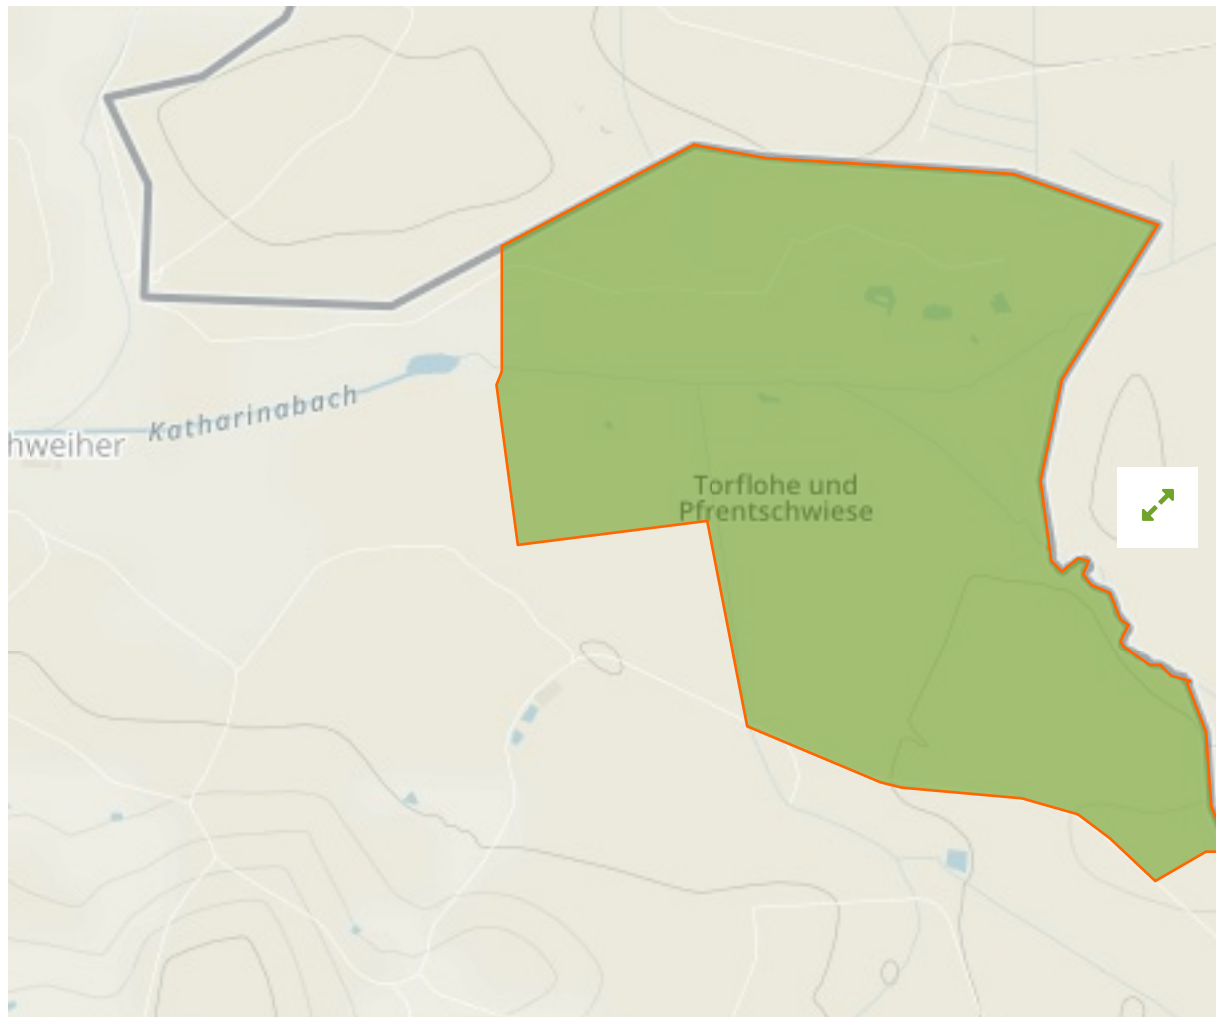

## Torflohe und Pfrentschwiese in Germany

The designations employed and the presentation of material on this map do not imply the expression of any opinion whatsoever on the part of the Secretariat of the United Nations concerning the legal status of any country, territory, city or area or of its authorities, or concerning the delimitation of its frontiers or boundaries.

WDPA ID

---

**165929**

Reported Area

---

**1.72 km<sup>2</sup>**

IUCN Category  
V

WDPA ID      Year of Designation  
396114

Reported Area  
441.7 km<sup>2</sup>

**Torflohe**

in Germany

English Designation  
Protected Landscape Area

IUCN Category  
V

WDPA ID      Year of Designation  
344535

Reported Area  
9.8 km<sup>2</sup>

**Torflohe**

in Germany

**English Designation**  
Special Protection Area (Birds Directive)

**IUCN Category**  
Not Reported

**WDPA ID**      **Year of Designation**  
555537769