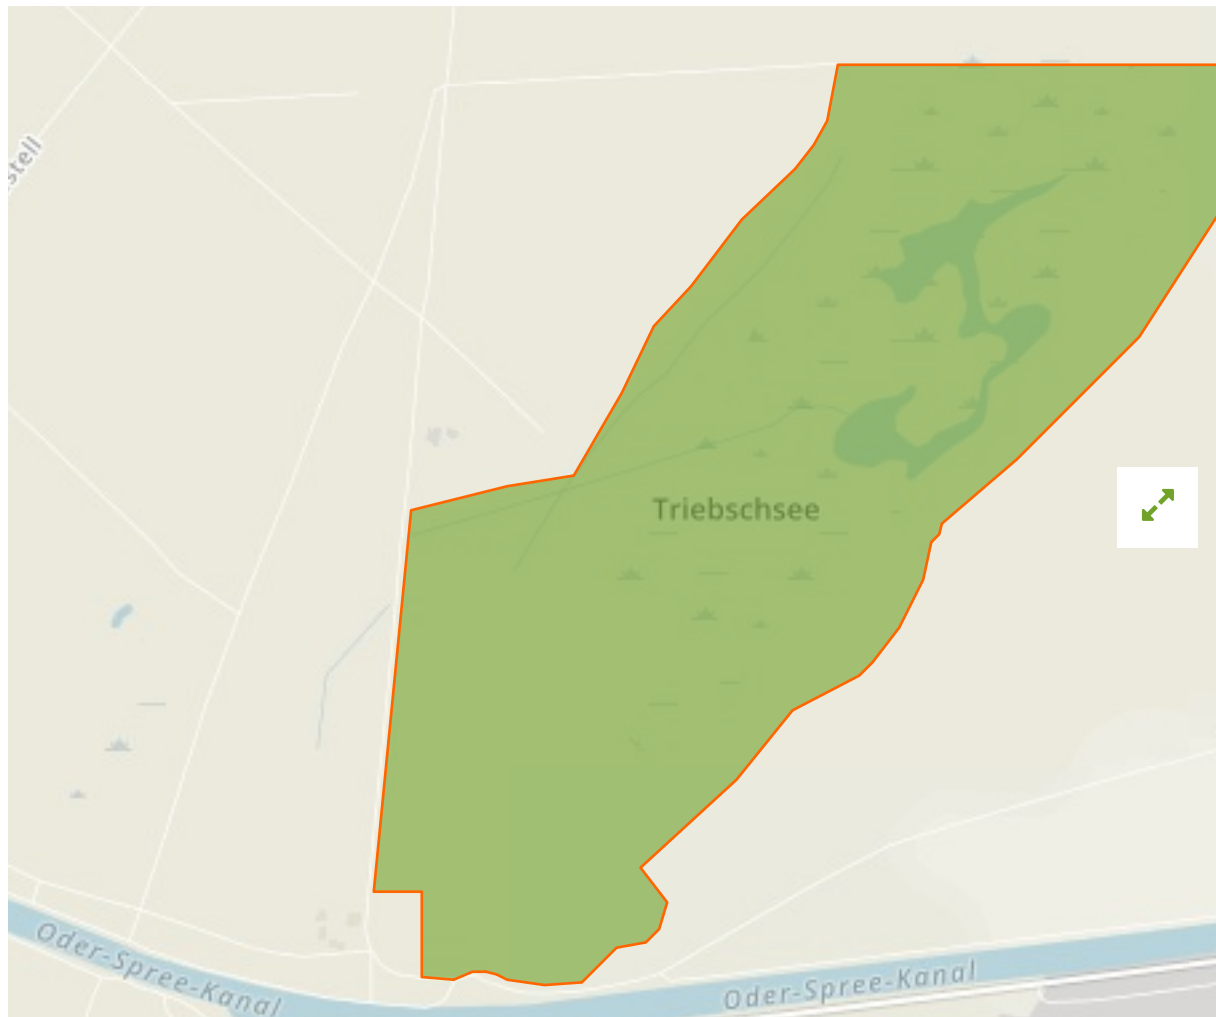

Tribschsee in Germany

The designations employed and the presentation of material on this map do not imply the expression of any opinion whatsoever on the part of the Secretariat of the United Nations concerning the legal status of any country, territory, city or area or of its authorities, or concerning the delimitation of its frontiers or boundaries.

WDPA ID

165947

Reported Area

0.47 km²

Management Effectiveness Evaluations

No information available

Attributes

Original Name **Tribschsee**