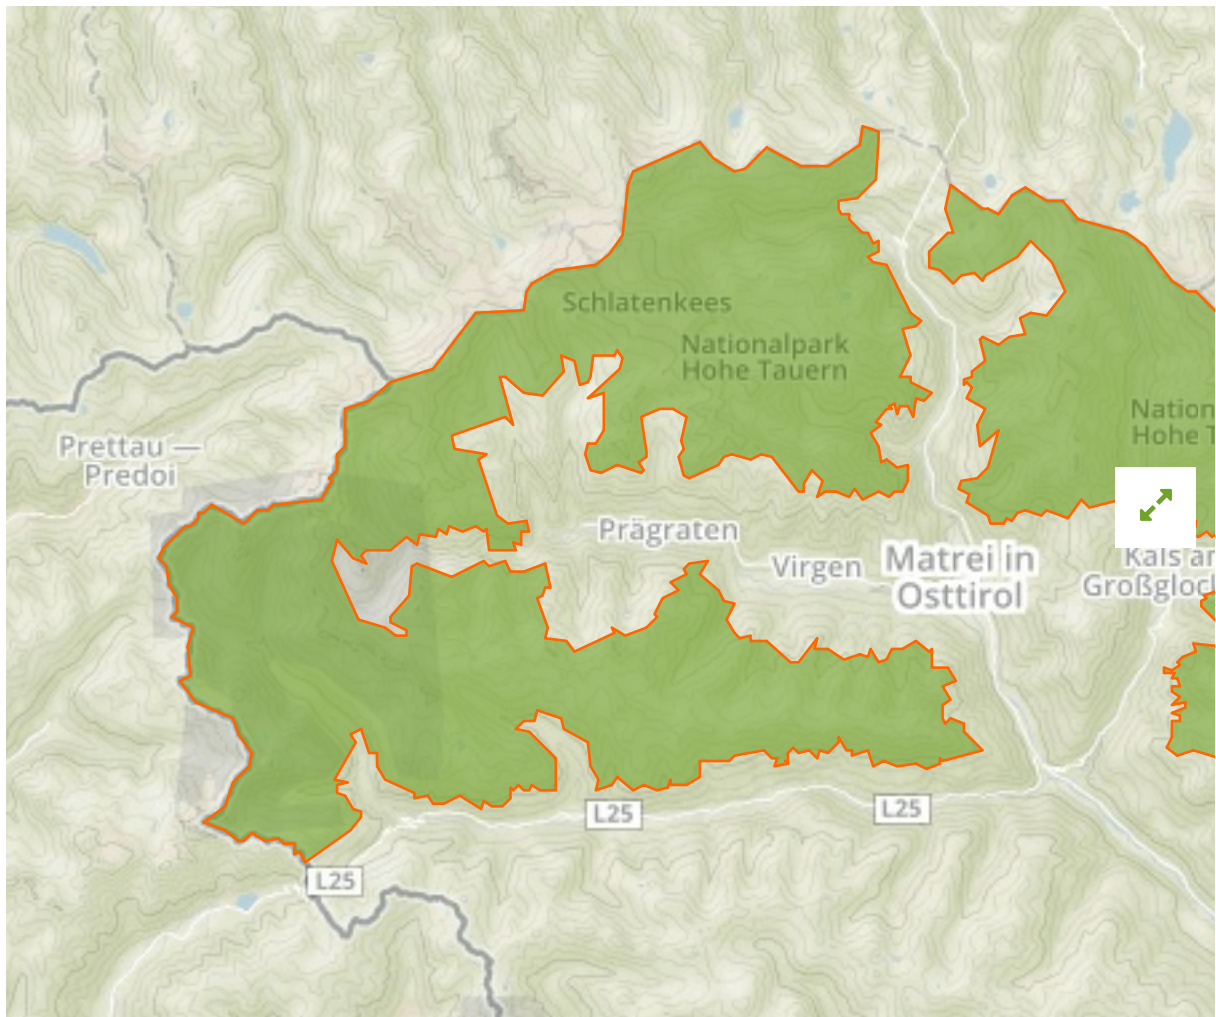

Hohe Tauern in Austria

The designations employed and the presentation of material on this map do not imply the expression of any opinion whatsoever on the part of the Secretariat of the United Nations concerning the legal status of any country, territory, city or area or of its authorities, or concerning the delimitation of its frontiers or boundaries.

Site network breakdown

Transboundary sites

Hohe Tauern

in Austria

English Designation

National Park

IUCN Category

II

IUCN Category

Not Reported

WDPA ID Year of Designation

555540153

Reported Area

313.3 km²

Hohe Tauern; Tirol

in Austria

Reported Area
805.1 km²

[Show all](#)