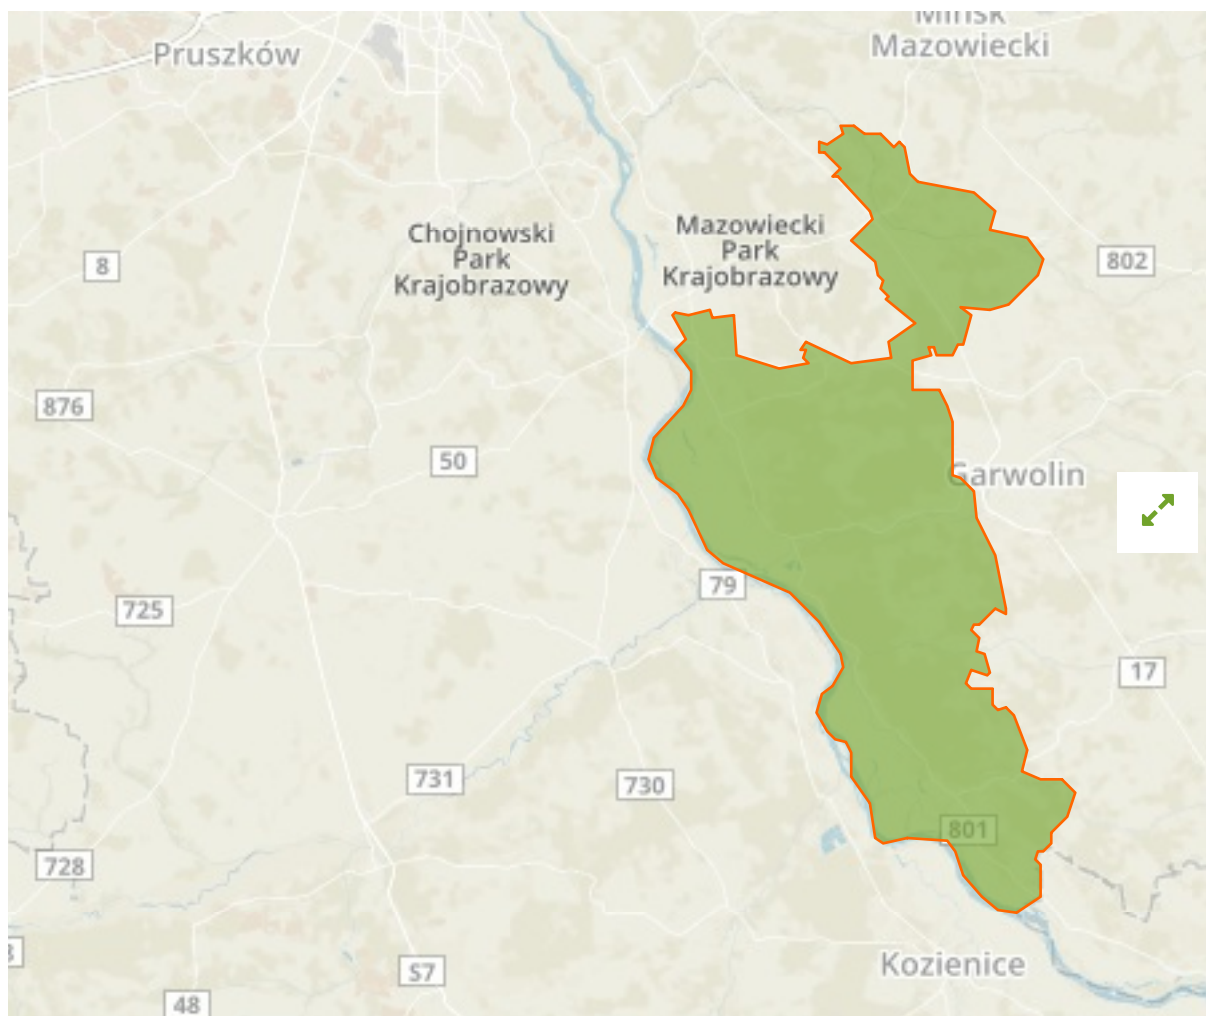

Nadwiślański (Powiat Garwoliński, Miński I Otwocki) in Poland

The designations employed and the presentation of material on this map do not imply the expression of any opinion whatsoever on the part of the Secretariat of the United Nations concerning the legal status of any country, territory, city or area or of its authorities, or concerning the delimitation of its frontiers or boundaries.

WDPA ID

177680

Reported Area

698.62 km²

Management Effectiveness Evaluations

No information available

Attributes

Original Name **Nadwiślański (Powiat Garwoliński, Miński I Otwocki)**