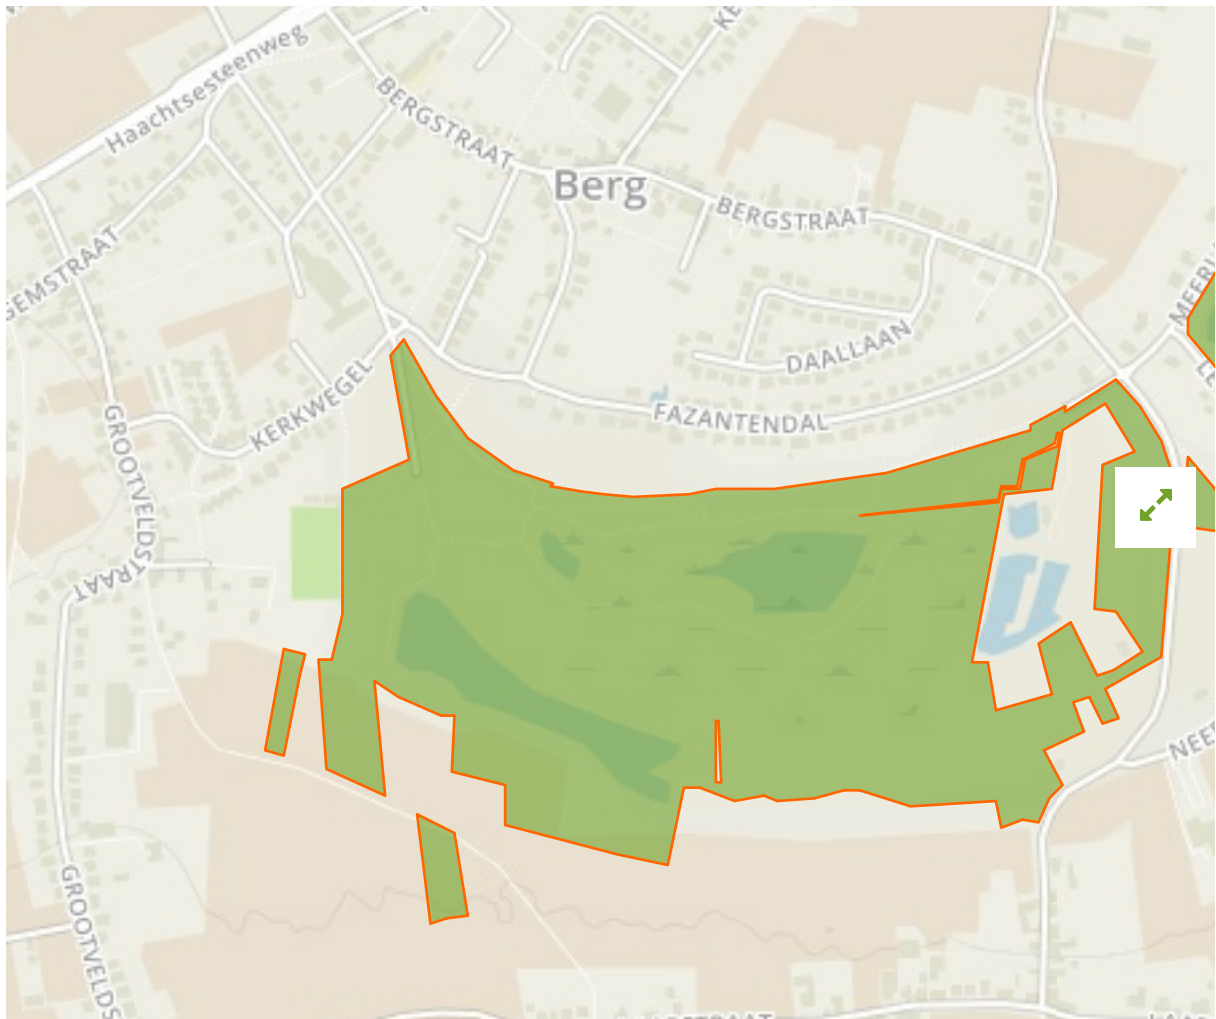

Torfbroek in Belgium

The designations employed and the presentation of material on this map do not imply the expression of any opinion whatsoever on the part of the Secretariat of the United Nations concerning the legal status of any country, territory, city or area or of its authorities, or concerning the delimitation of its frontiers or boundaries.

WDPA ID

178442

Reported Area

0.38 km²

Management Effectiveness Evaluations

No information available

Attributes

Original Name	Torfbroek
English Designation	Certified Nature Reserve (Flemish Region)
IUCN Management Category	IV
Status	Designated
Type of Designation	National
Status Year	1981
Sublocation	
Governance Type	Federal or national ministry or agency
Management Authority	ANB
Management Plan	Not Reported
International Criteria	Not Applicable