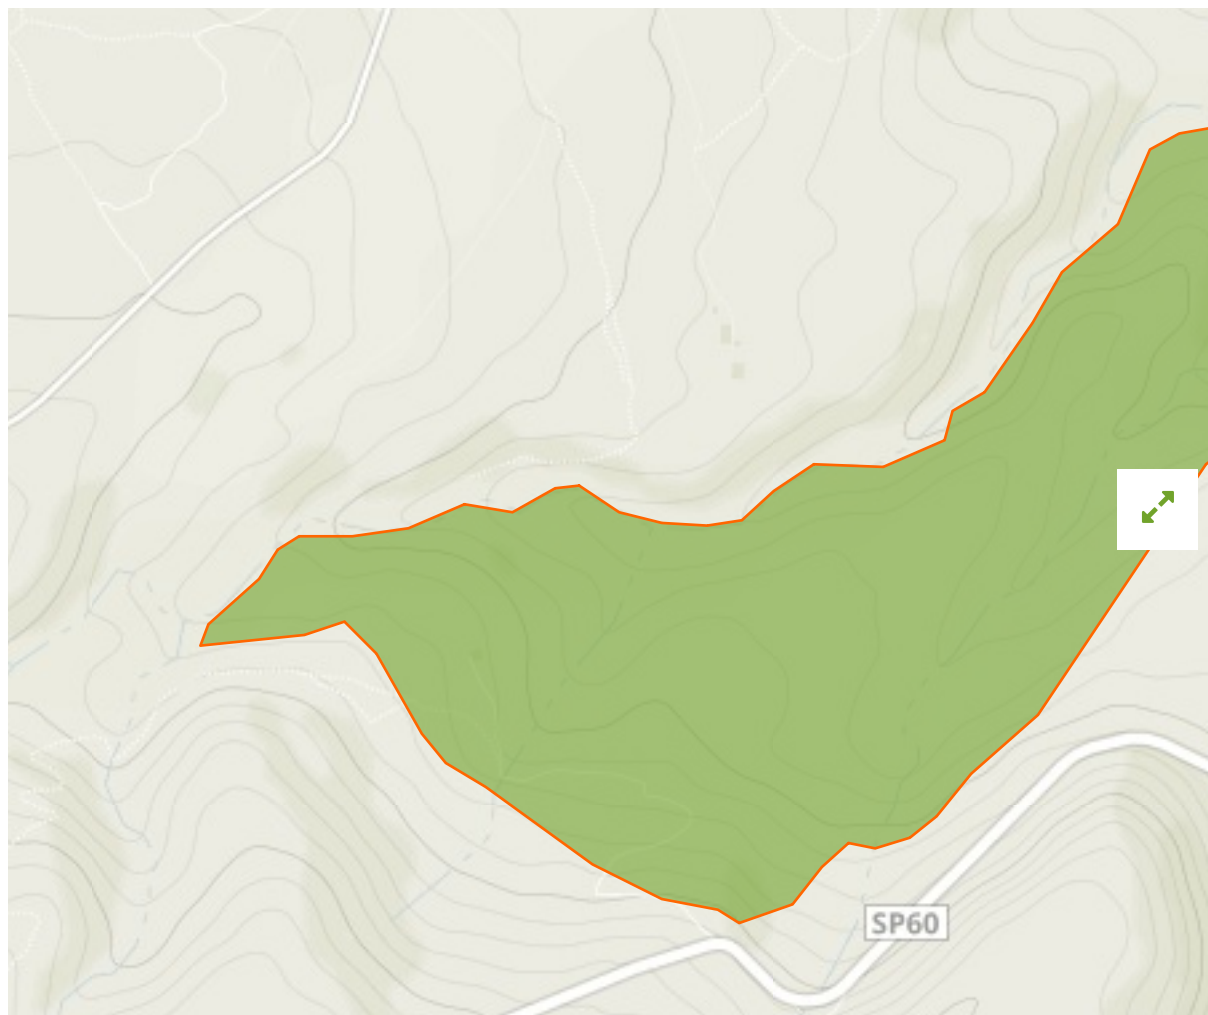

Riserva Naturale Integrale Complesso Speleologico Villasmundo-S.Alfio in Italy

The designations employed and the presentation of material on this map do not imply the expression of any opinion whatsoever on the part of the Secretariat of the United Nations concerning the legal status of any country, territory, city or area or of its authorities, or concerning the delimitation of its frontiers or boundaries.

WDPA ID

178857

Reported Area

0.72 km²

Management Effectiveness Evaluations

No information available

Attributes

Original Name **Riserva Naturale Integrale Complesso Speleologico Villasmundo-S.Alfio**