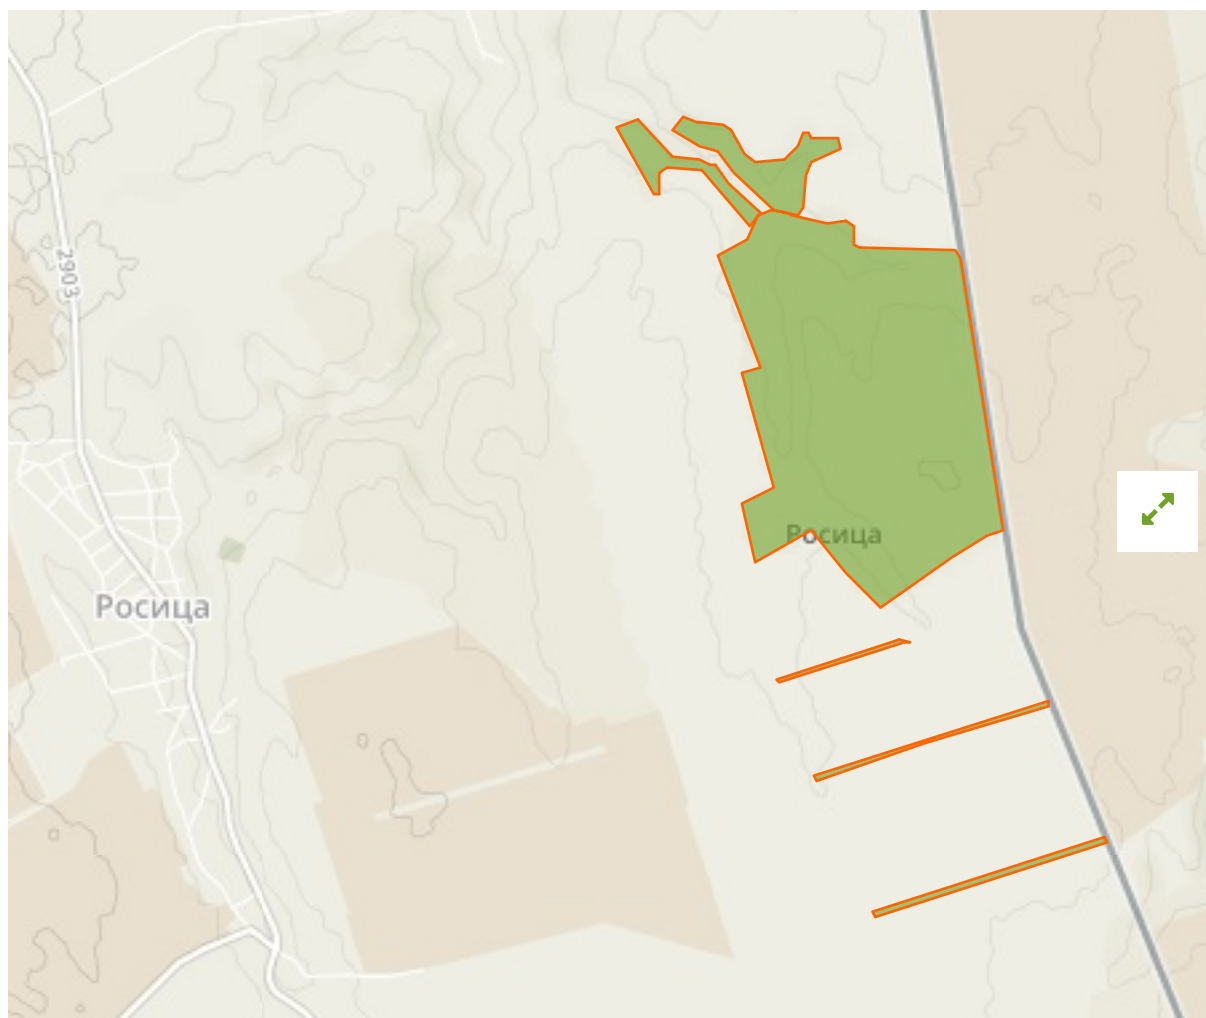

## Rositsa in Bulgaria

The designations employed and the presentation of material on this map do not imply the expression of any opinion whatsoever on the part of the Secretariat of the United Nations concerning the legal status of any country, territory, city or area or of its authorities, or concerning the delimitation of its frontiers or boundaries.

WDPA ID

---

**192967**

Reported Area

---

**2.13 km<sup>2</sup>**

European Environment Agency (EEA)

### Transboundary sites

---