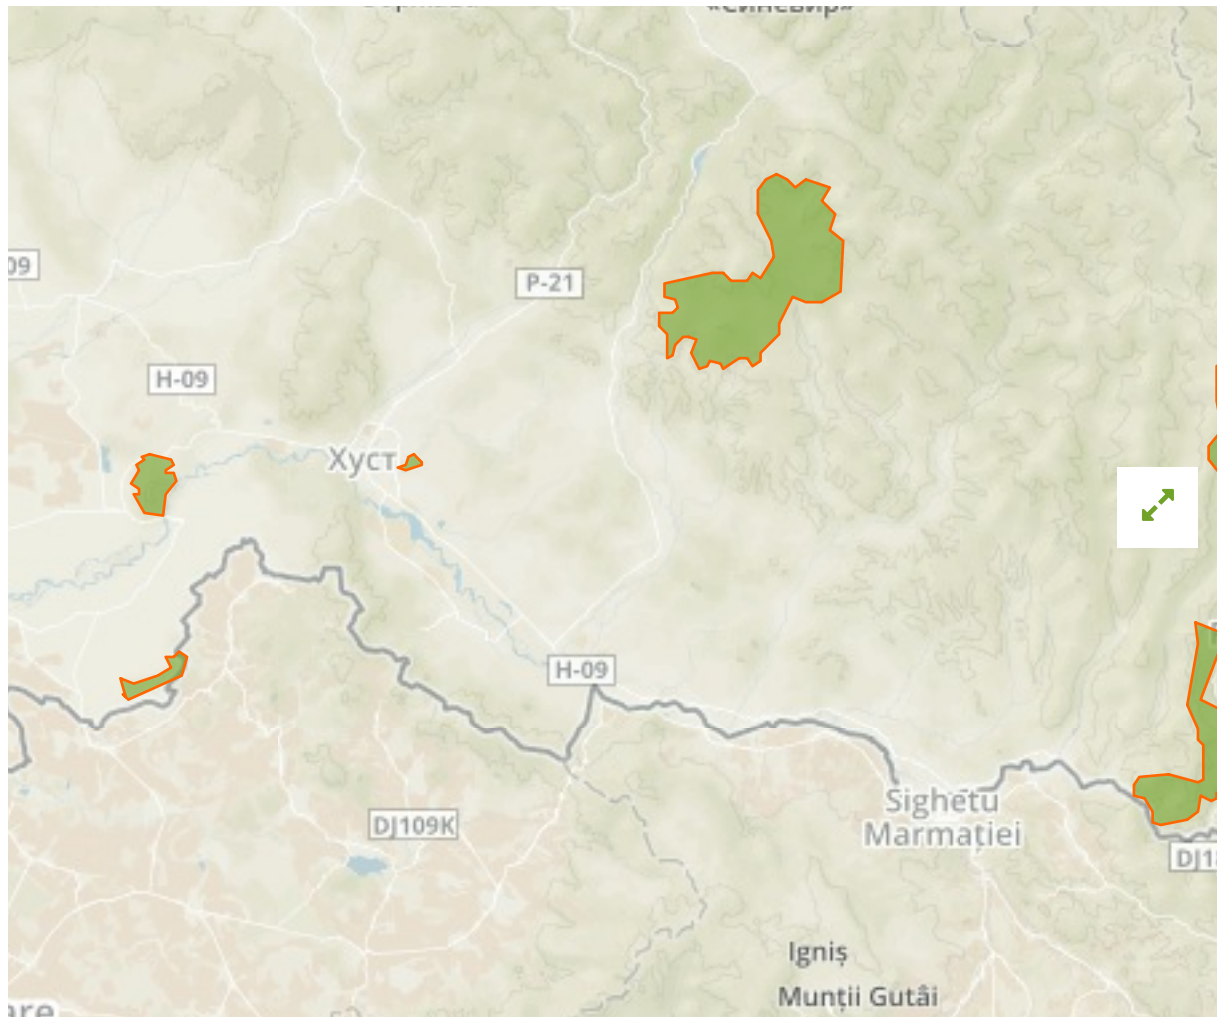

Karpatskiy in Ukraine

The designations employed and the presentation of material on this map do not imply the expression of any opinion whatsoever on the part of the Secretariat of the United Nations concerning the legal status of any country, territory, city or area or of its authorities, or concerning the delimitation of its frontiers or boundaries.

WDPA ID

1990

Reported Area

578.8 km²

Data Provider

Main Department of National Nature Parks and Reserves, Ministry of the Environment, Ukraine

Management Effectiveness Evaluations

RAPPAM 2008

Not Reported

WDPA ID Year of Designation

555531285

Reported Area

1068.7 km²

Munții Maramureșului

in Romania

English Designation

IUCN Category
Not Reported

WDPA ID **Year of Designation**
555577834

Reported Area
28.6 km²

[Show all](#)