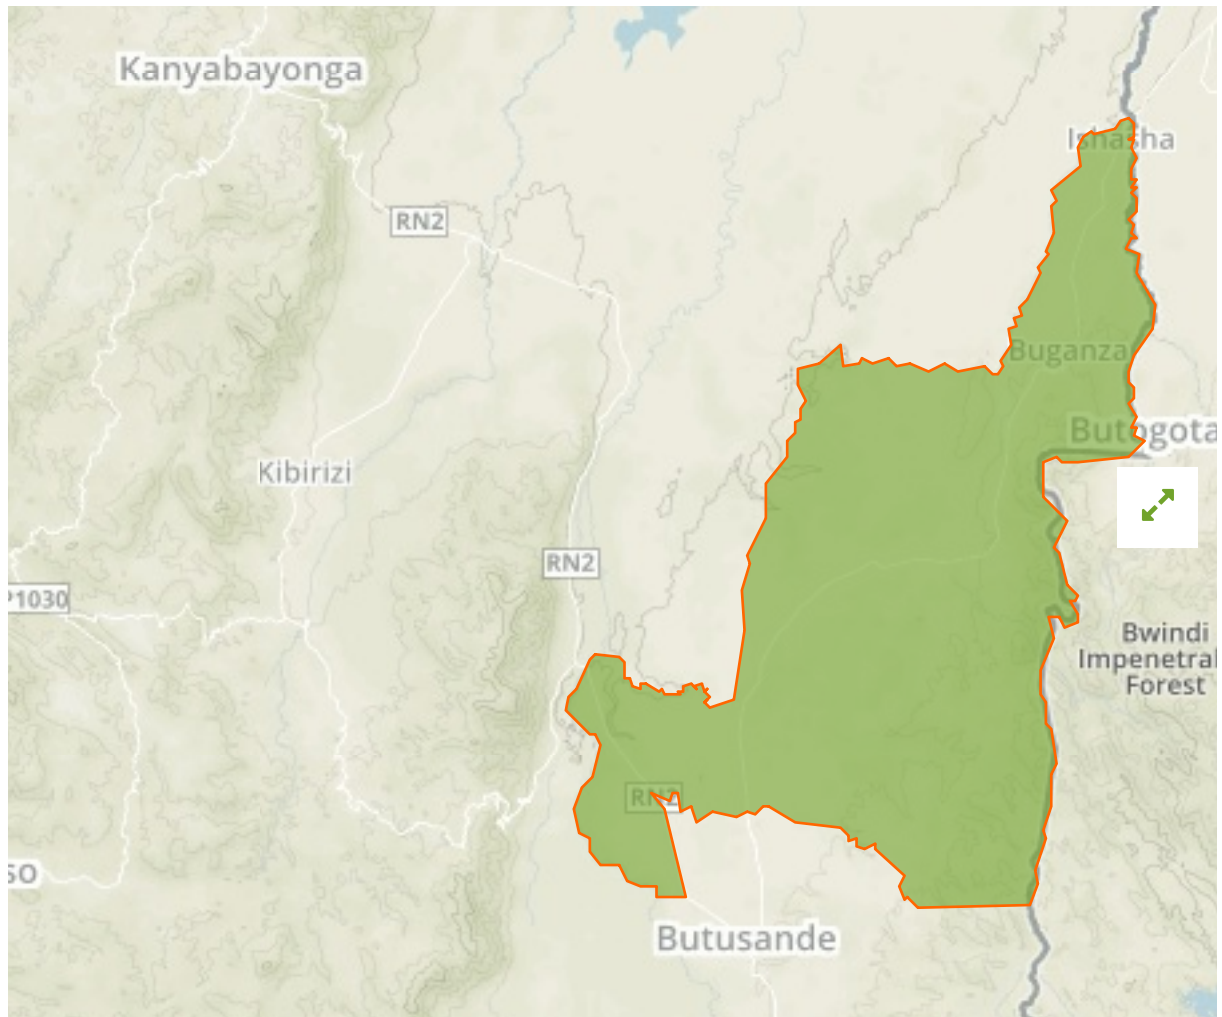

Rutshuru in Democratic Republic of Congo

The designations employed and the presentation of material on this map do not imply the expression of any opinion whatsoever on the part of the Secretariat of the United Nations concerning the legal status of any country, territory, city or area or of its authorities, or concerning the delimitation of its frontiers or boundaries.

WDPA ID

20331

Reported Area

660.67 km²

Management Effectiveness Evaluations

No information available

Attributes

Original Name	Rutshuru
English Designation	Hunting Area
IUCN Management Category	VI
Status	Designated
Type of Designation	National
Status Year	1946
Sublocation	
Governance Type	Not Reported
Management Authority	Not Reported
Management Plan	Not Reported
International Criteria	Not Applicable

Site network breakdown

Transboundary sites

Kigezi

in Uganda

Virunga

in Democratic Republic of Congo

English Designation
Wildlife Reserve

IUCN Category
III

WDPA ID Year of Designation
1443

Reported Area
265.0 km²

Virunga National Park

in Democratic Republic of Congo

English Designation
World Heritage Site (natural or mixed)

IUCN Category
Not Applicable

WDPA ID Year of Designation
2017