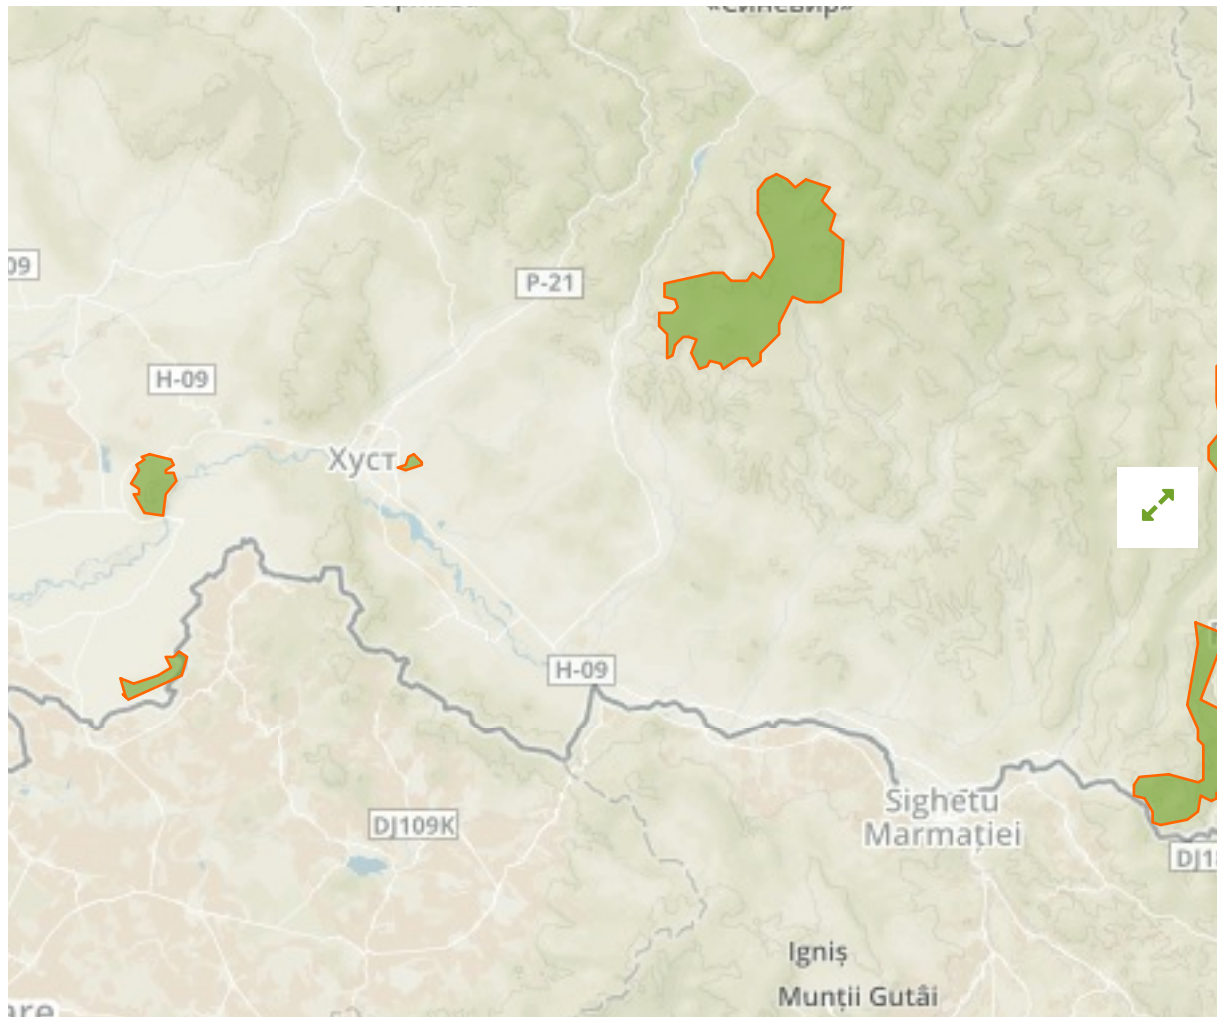

Carpathian in Ukraine

The designations employed and the presentation of material on this map do not imply the expression of any opinion whatsoever on the part of the Secretariat of the United Nations concerning the legal status of any country, territory, city or area or of its authorities, or concerning the delimitation of its frontiers or boundaries.

WDPA ID

220033

Reported Area

578.0 km²

Data Provider

Main Department of National Nature Parks and Reserves, Ministry of the Environment, Ukraine

Management Effectiveness Evaluations

European Diploma	1997
Stockholm BR Survey	2008

Not Reported

WDPA ID Year of Designation

555531285

Reported Area

1068.7 km²

Munții Maramureșului

in Romania

English Designation

IUCN Category
Not Reported

WDPA ID **Year of Designation**
555577834

Reported Area
28.6 km²

[Show all](#)