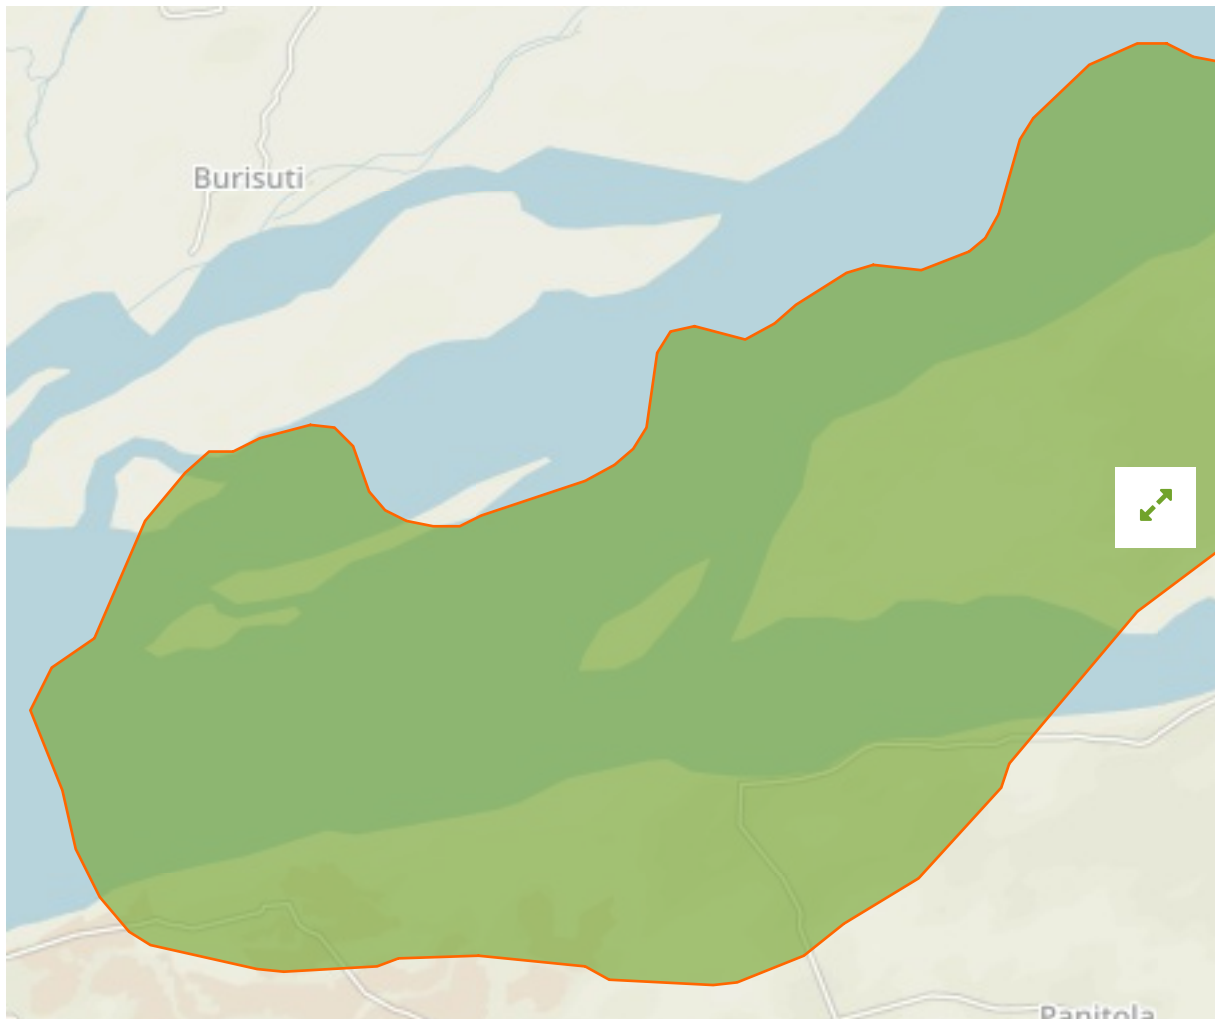

## Dibru in India

The designations employed and the presentation of material on this map do not imply the expression of any opinion whatsoever on the part of the Secretariat of the United Nations concerning the legal status of any country, territory, city or area or of its authorities, or concerning the delimitation of its frontiers or boundaries.

WDPA ID

---

**26174**

Reported Area

---

**425.0 km<sup>2</sup>**