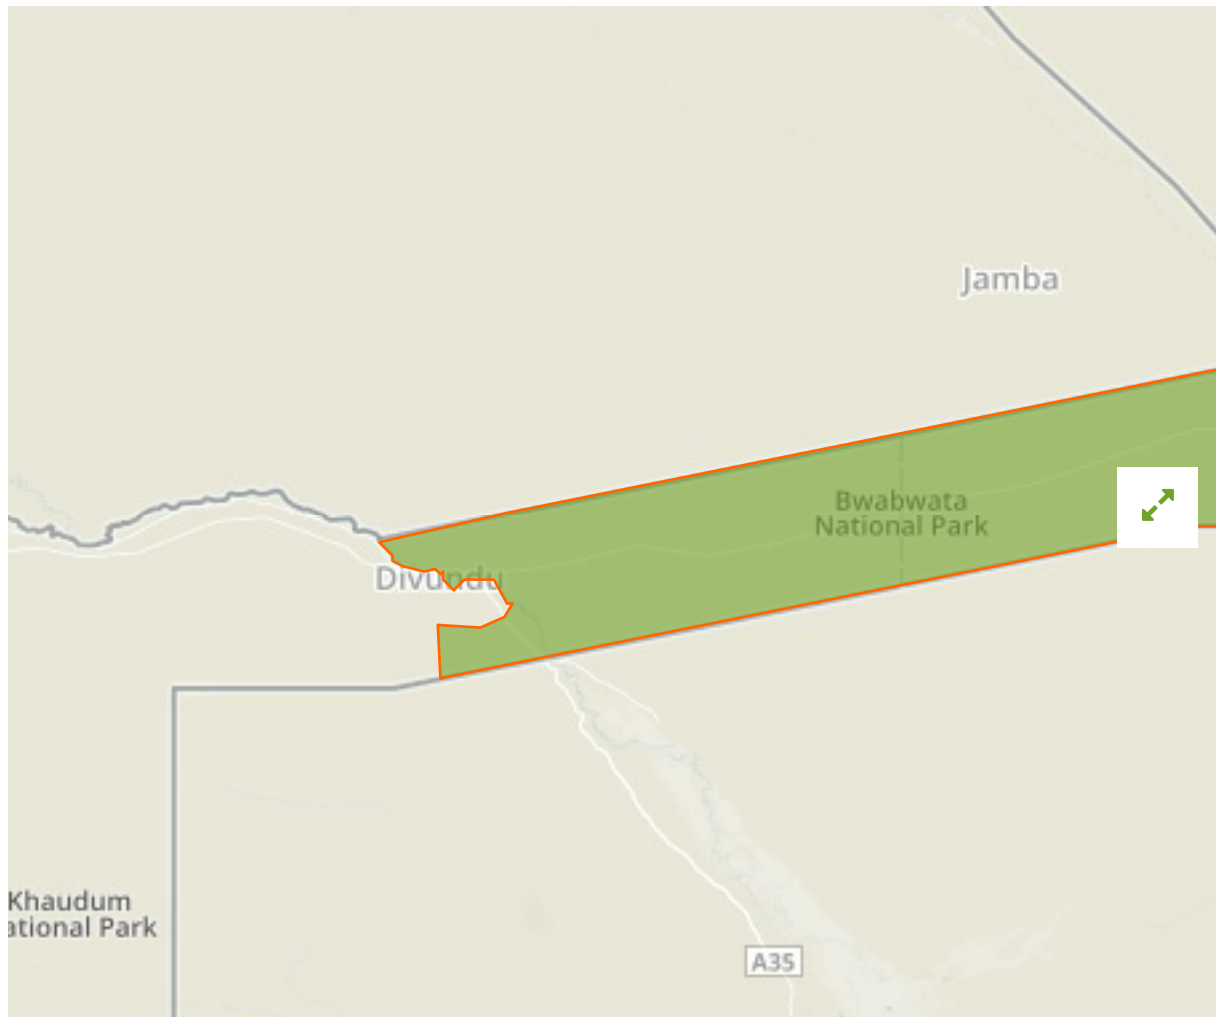

Bwabwata in Namibia

The designations employed and the presentation of material on this map do not imply the expression of any opinion whatsoever on the part of the Secretariat of the United Nations concerning the legal status of any country, territory, city or area or of its authorities, or concerning the delimitation of its frontiers or boundaries.

WDPA ID

303692

Reported Area

6277.0 km²

i Data Provider

Directorate of Wildlife and National Parks (DWNP), Ministry of Environment and Tourism

Management Effectiveness Evaluations

METT 2004, 2009, Not Reported