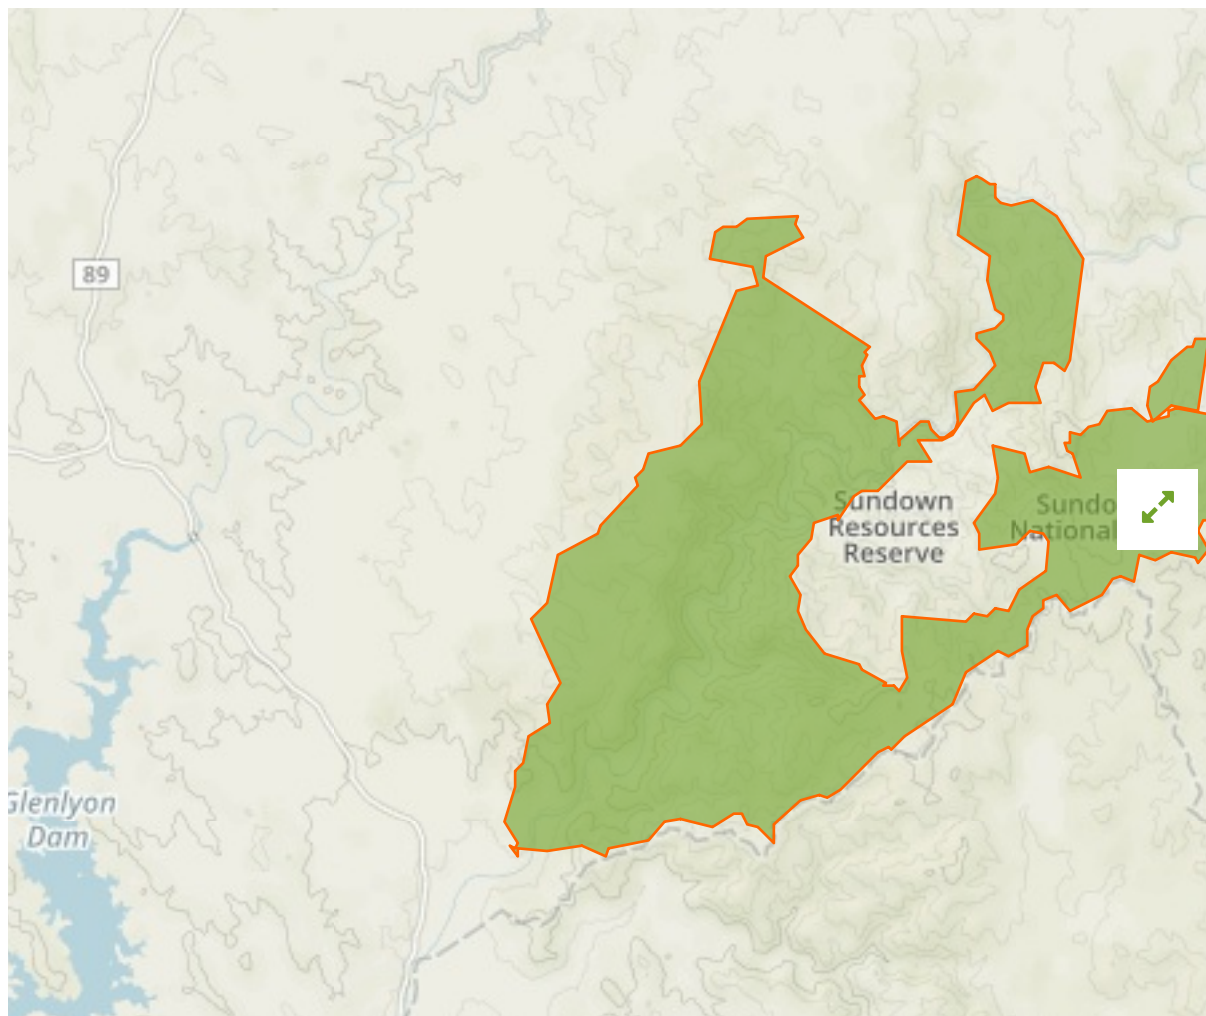

## Sundown in Australia

The designations employed and the presentation of material on this map do not imply the expression of any opinion whatsoever on the part of the Secretariat of the United Nations concerning the legal status of any country, territory, city or area or of its authorities, or concerning the delimitation of its frontiers or boundaries.

WDPA ID

---

**311892**

Reported Area

---

**124.24 km<sup>2</sup>**

### Attributes

---

<b>Original Name</b>	<b>Sundown</b>
<b>English Designation</b>	<b>National Park</b>
<b>IUCN Management Category</b>	<b>II</b>
Status	Designated
Type of Designation	National
Status Year	2016
Sublocation	AU-QLD
Governance Type	Sub-national ministry or agency
Management Authority	AU-QLD_NPSR
Management Plan	Not Reported
International Criteria	Not Applicable