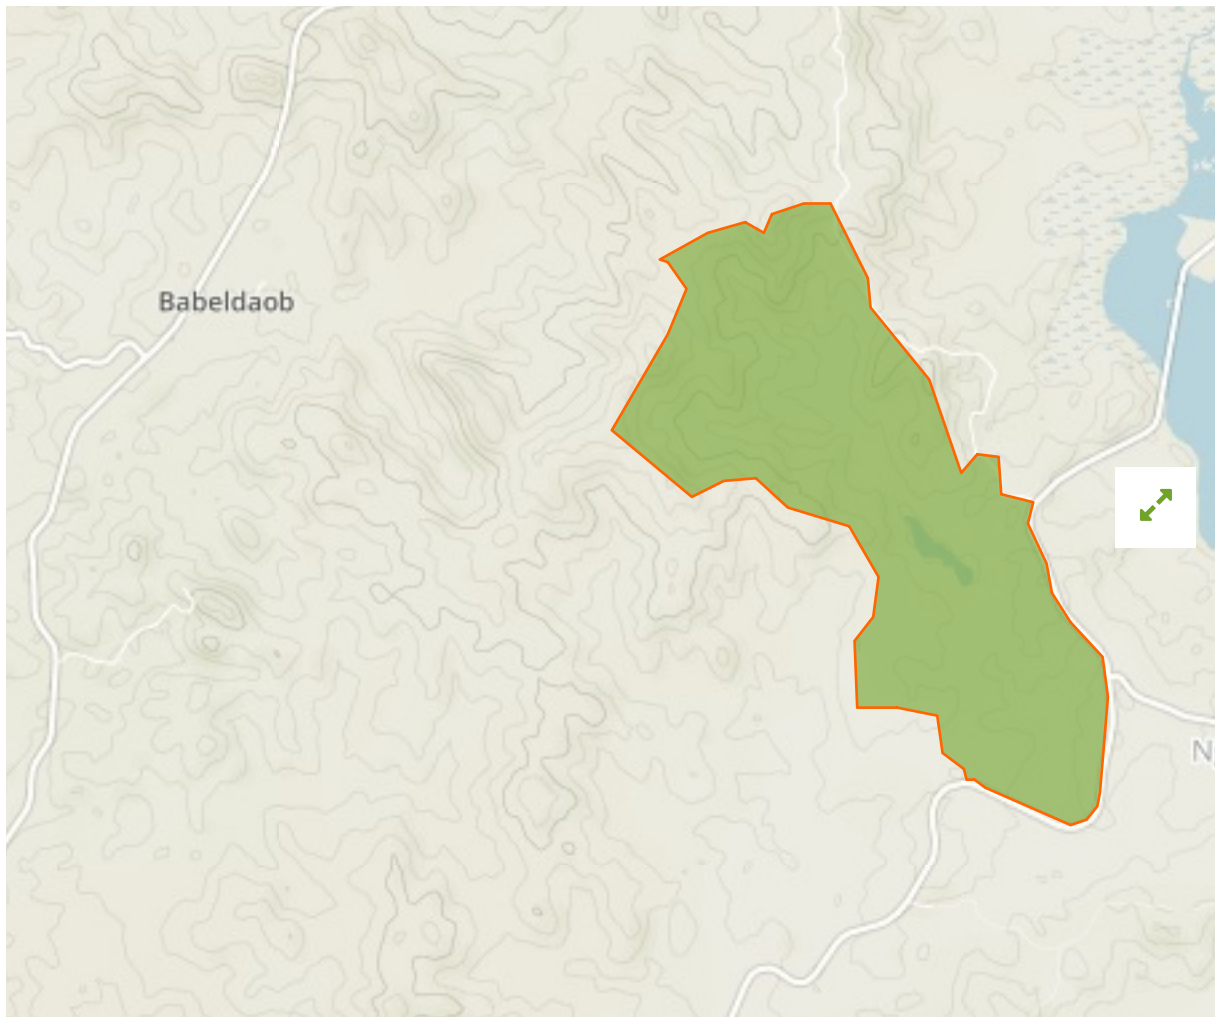

Ngardok Nature Reserve in Palau

The designations employed and the presentation of material on this map do not imply the expression of any opinion whatsoever on the part of the Secretariat of the United Nations concerning the legal status of any country, territory, city or area or of its authorities, or concerning the delimitation of its frontiers or boundaries.

WDPA ID

313499

Reported Area

6.45 km²

Palau National Marine Sanctuary Office via Secretariat of the Pacific Regional Environment Programme (SPREP)

Management Effectiveness Evaluations

National PAME Assessment **2014**

Attributes

Original Name **Ngardok Nature Reserve**

English Designation **CA Set Aside**

IUCN Management Category **IV**

Status **Designated**

Type of Designation **National**

Status Year **2008**

Sublocation