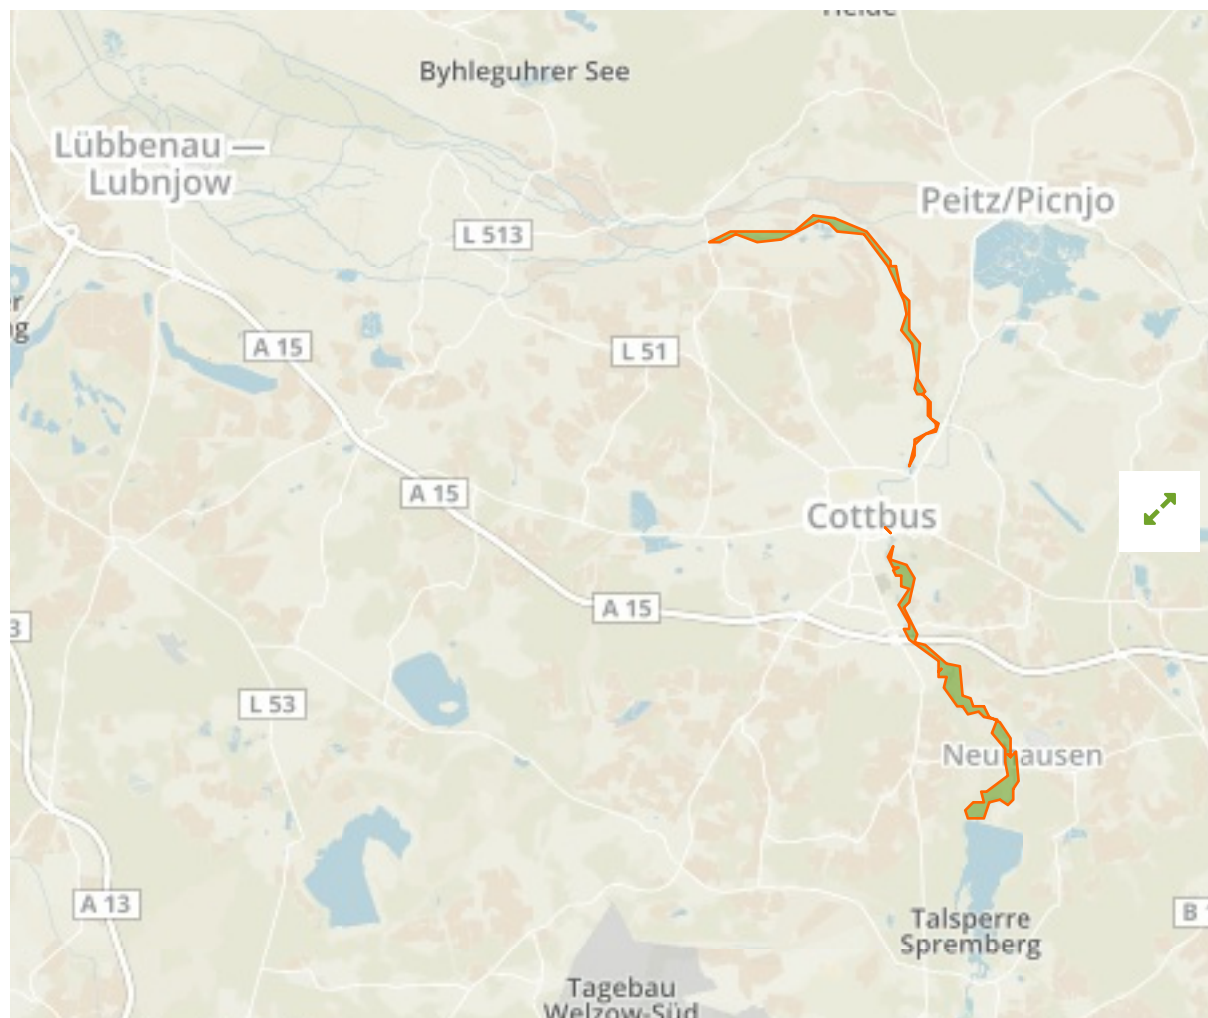

Biotopverbund Spreeaue in Germany

The designations employed and the presentation of material on this map do not imply the expression of any opinion whatsoever on the part of the Secretariat of the United Nations concerning the legal status of any country, territory, city or area or of its authorities, or concerning the delimitation of its frontiers or boundaries.

WDPA ID

318200

Reported Area

6.35 km²

Management Effectiveness Evaluations

No information available

Attributes

Original Name	Biotopverbund Spreeaue
English Designation	Nature Reserve
IUCN Management Category	IV
Status	Designated
Type of Designation	National
Status Year	2003
Sublocation	
Governance Type	Federal or national ministry or agency
Management Authority	Bundesamt für Naturschutz
Management Plan	Not Reported
International Criteria	Not Applicable