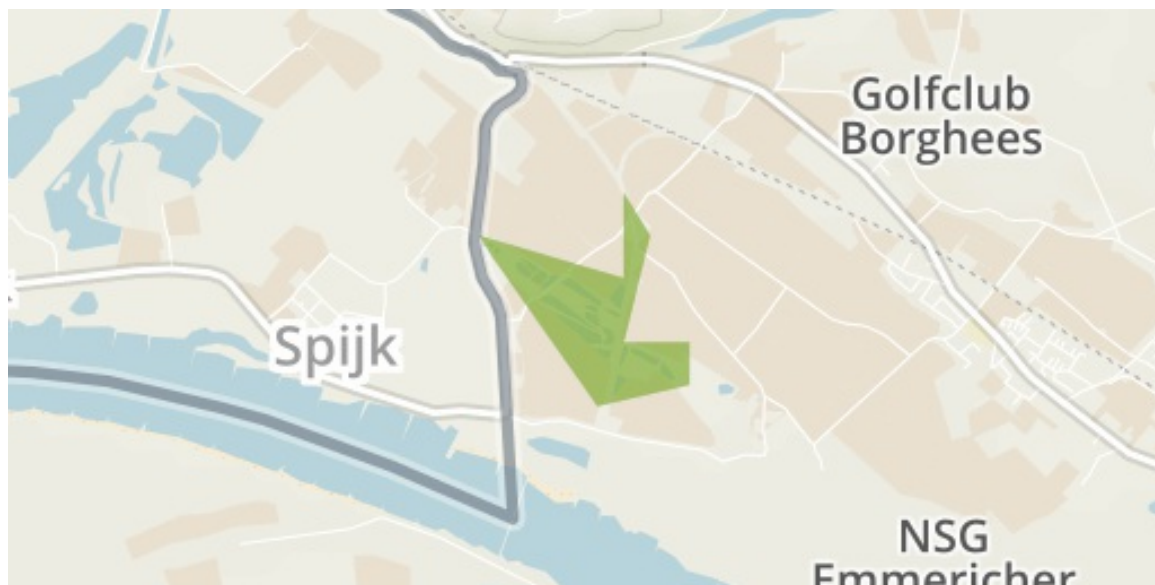

English Designation

Nature Reserve

IUCN Category

IV

WDPA ID   Year of Designation   Reported Area

318292

0.3 km²