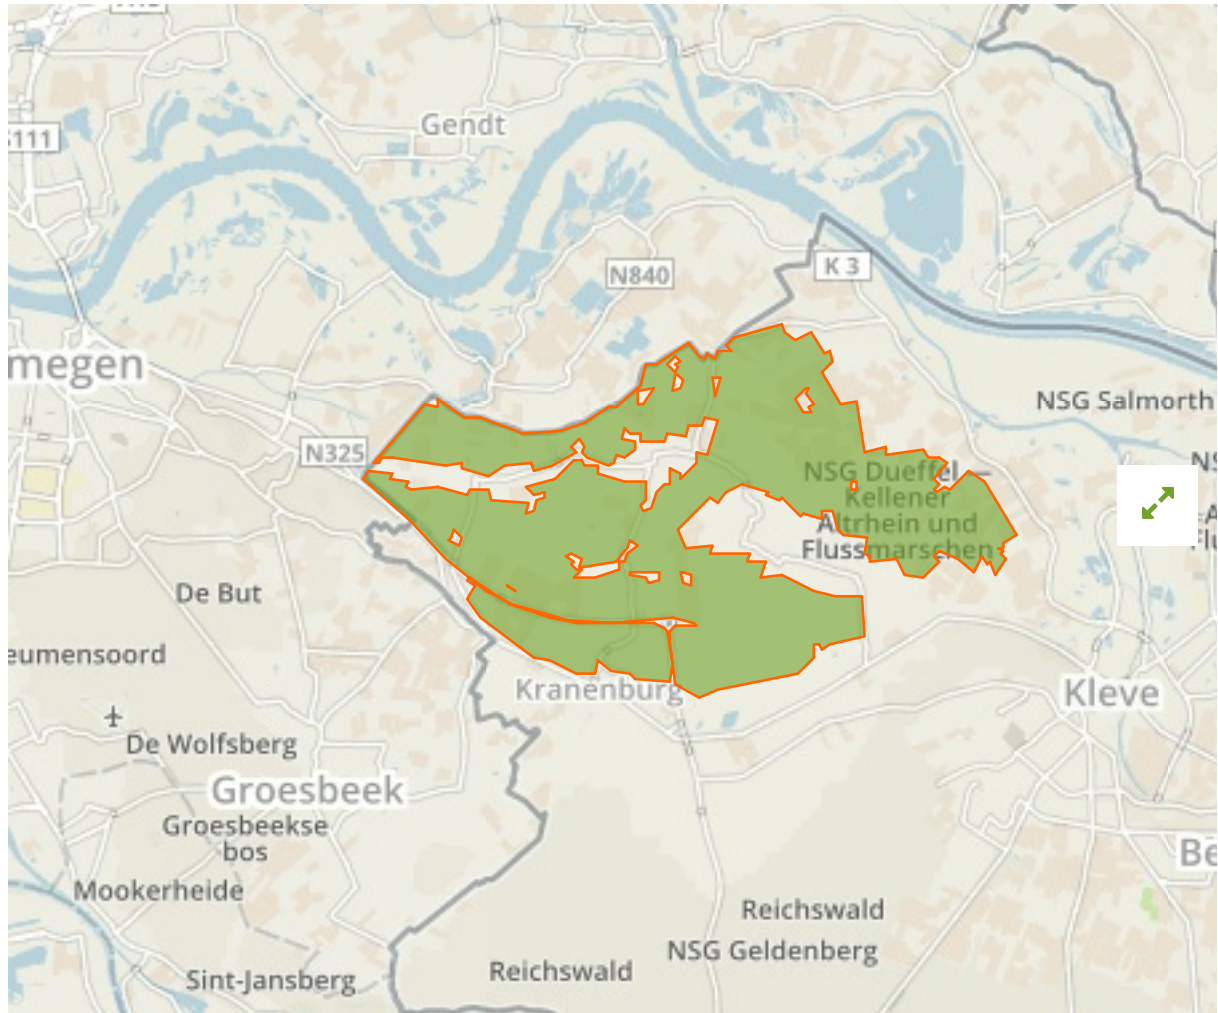

## Nsg Dueffel - Kellener Altrhein Und Flussmarschen in Germany

The designations employed and the presentation of material on this map do not imply the expression of any opinion whatsoever on the part of the Secretariat of the United Nations concerning the legal status of any country, territory, city or area or of its authorities, or concerning the delimitation of its frontiers or boundaries.

WDPA ID

**318308**

Reported Area

**38.18 km<sup>2</sup>**

European Environment Agency (EEA)

### Transboundary sites

---