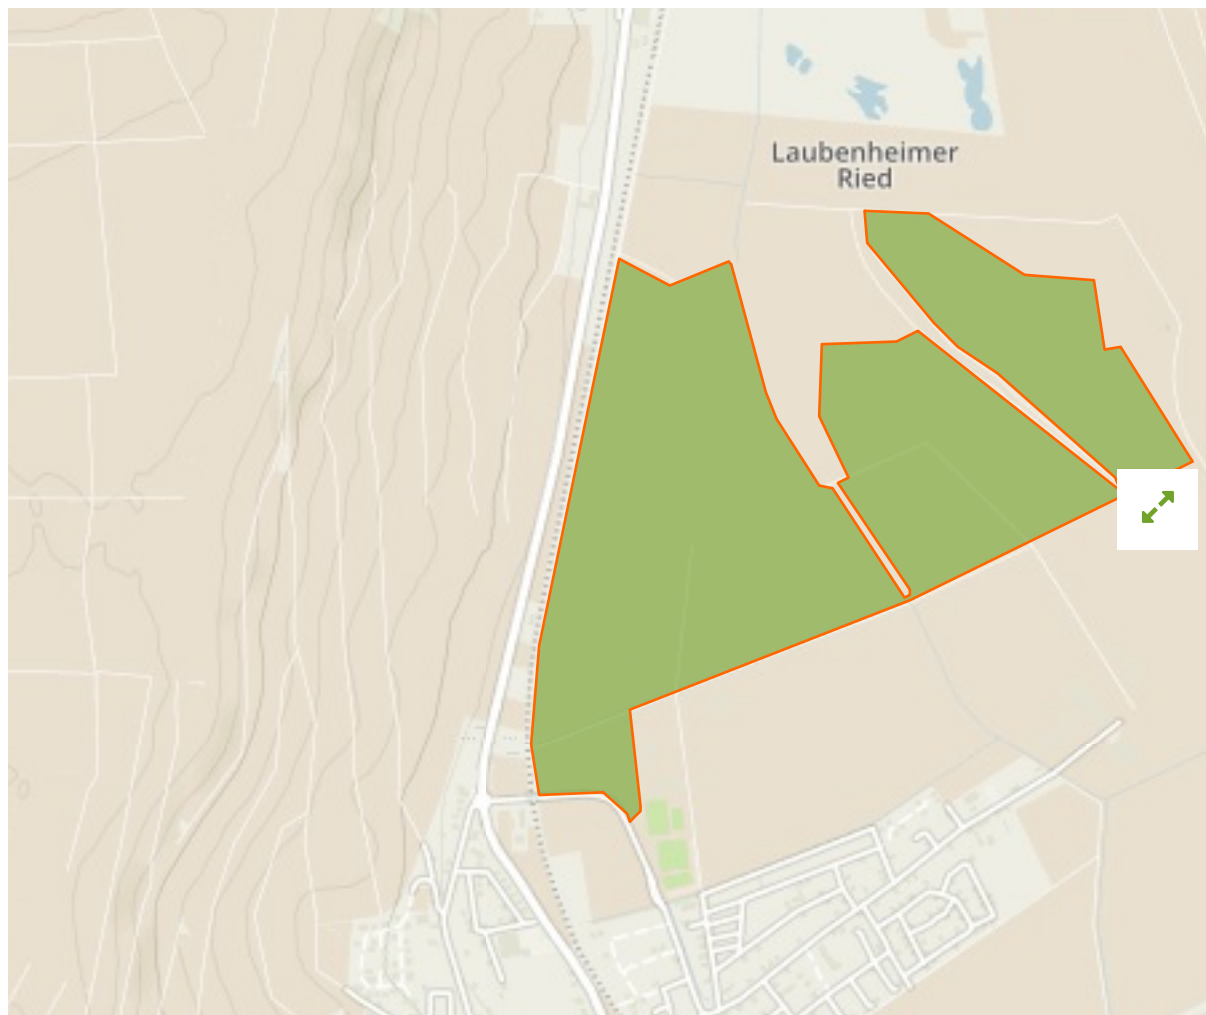

Erweiterung Laubenheimer - Bodenheimer Ried in Germany

The designations employed and the presentation of material on this map do not imply the expression of any opinion whatsoever on the part of the Secretariat of the United Nations concerning the legal status of any country, territory, city or area or of its authorities, or concerning the delimitation of its frontiers or boundaries.

WDPA ID

318375

Reported Area

0.99 km²

Management Effectiveness Evaluations

No information available

Attributes

Original Name	Erweiterung Laubenheimer - Bodenheimer Ried
English Designation	Nature Reserve
IUCN Management Category	Not Assigned
Status	Designated
Type of Designation	National
Status Year	1998
Sublocation	
Governance Type	Federal or national ministry or agency
Management Authority	Bundesamt für Naturschutz
Management Plan	Not Reported
International Criteria	Not Applicable