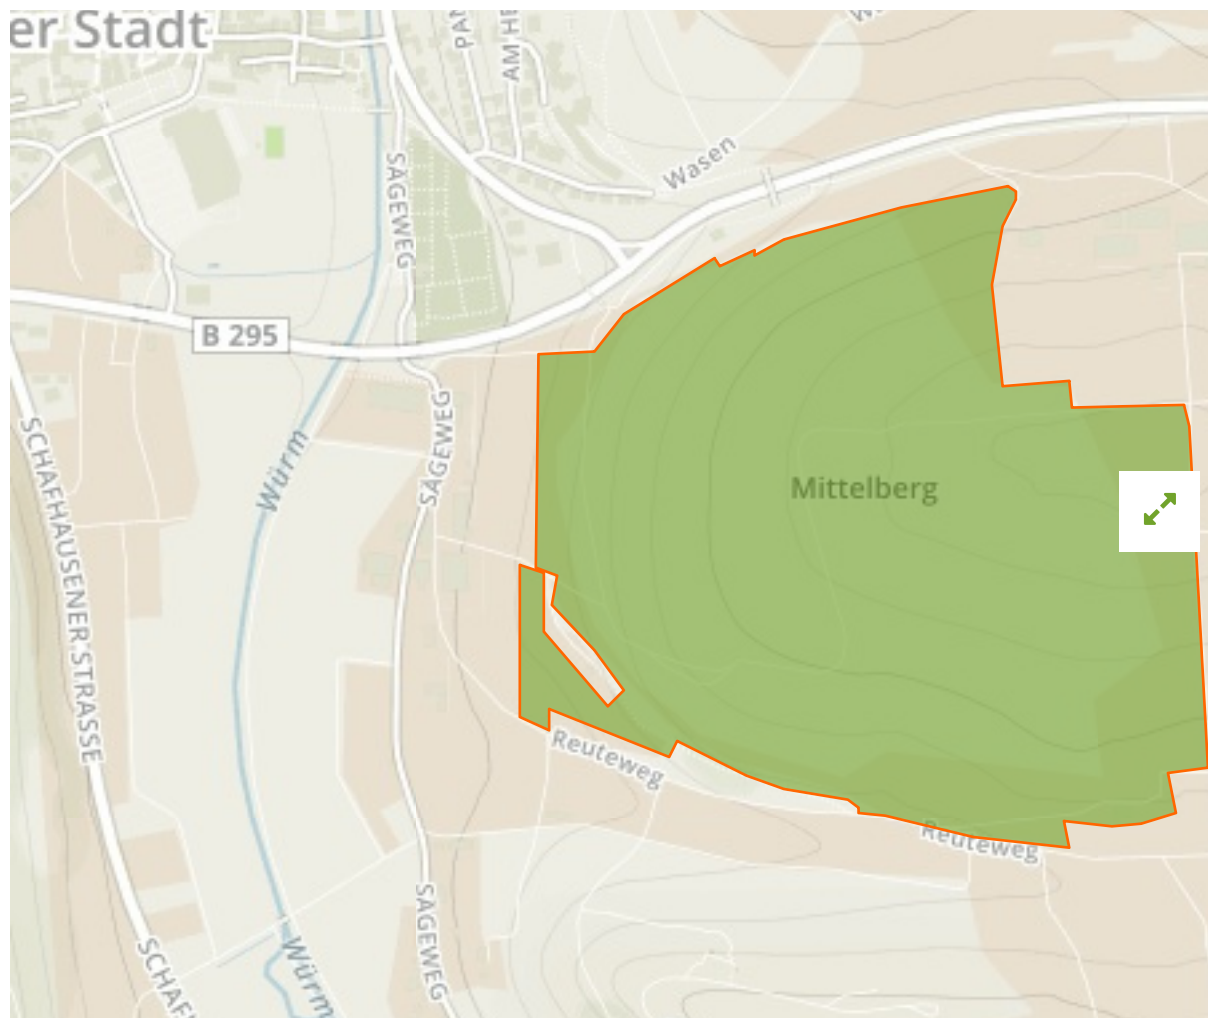

Mittelberg in Germany

The designations employed and the presentation of material on this map do not imply the expression of any opinion whatsoever on the part of the Secretariat of the United Nations concerning the legal status of any country, territory, city or area or of its authorities, or concerning the delimitation of its frontiers or boundaries.

WDPA ID

318788

Reported Area

0.45 km²

Management Effectiveness Evaluations

No information available

Attributes

Original Name	Mittelberg
English Designation	Nature Reserve
IUCN Management Category	IV
Status	Designated
Type of Designation	National
Status Year	2000
Sublocation	
Governance Type	Federal or national ministry or agency
Management Authority	Bundesamt für Naturschutz
Management Plan	Not Reported
International Criteria	Not Applicable