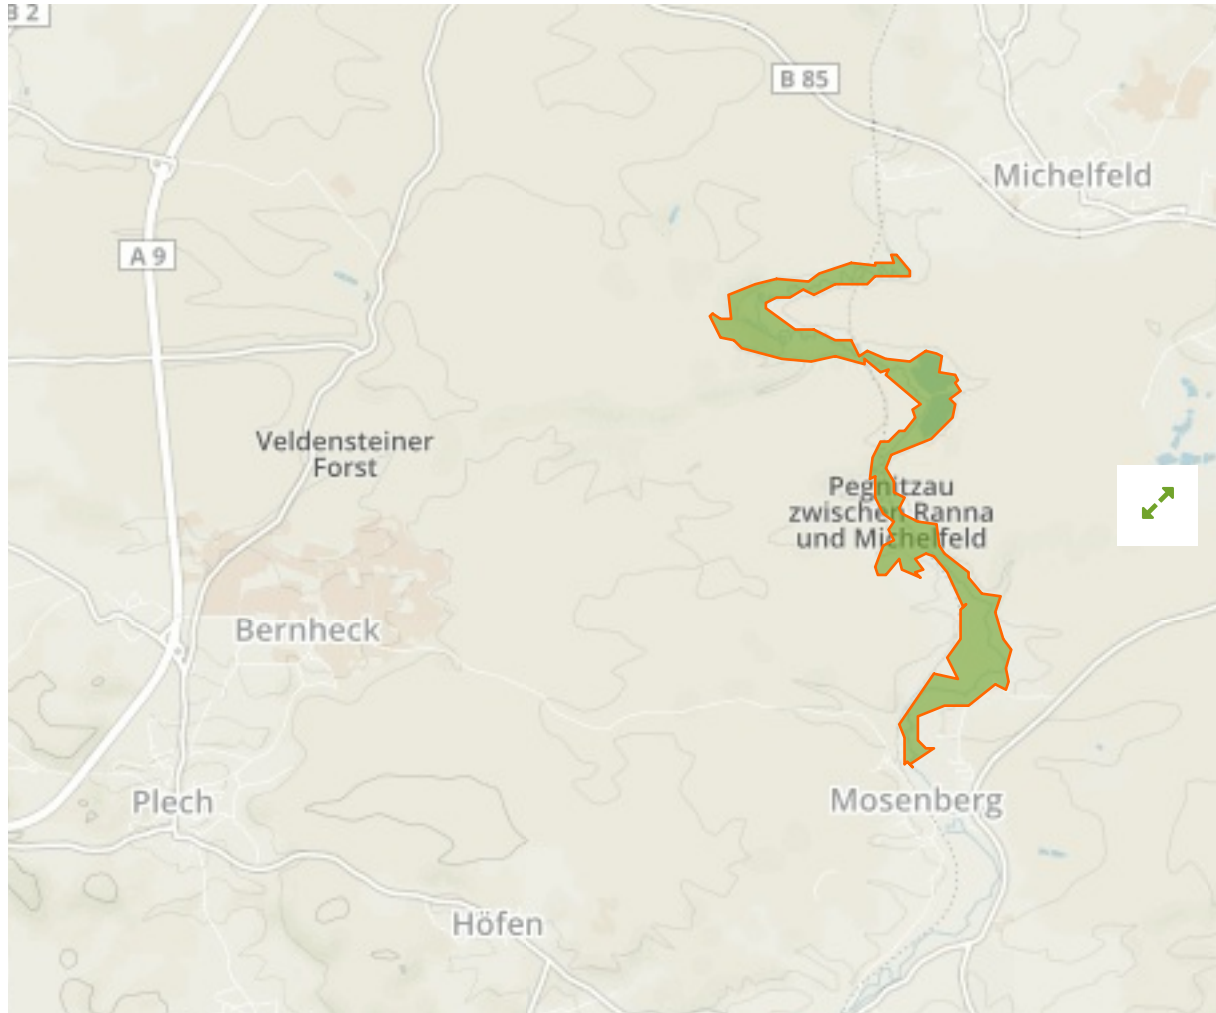

Pegnitzau zwischen Ranna und Michelfeld in

Germany

The designations employed and the presentation of material on this map do not imply the expression of any opinion whatsoever on the part of the Secretariat of the United Nations concerning the legal status of any country, territory, city or area or of its authorities, or concerning the delimitation of its frontiers or boundaries.

WDPA ID

318939

Reported Area

1.99 km²

Management Effectiveness Evaluations

No information available

Attributes

Original Name	Pegnitzau zwischen Ranna und Michelfeld
English Designation	Nature Reserve
IUCN Management Category	IV
Status	Designated
Type of Designation	National
Status Year	1998
Sublocation	
Governance Type	Federal or national ministry or agency
Management Authority	Bundesamt für Naturschutz
Management Plan	Not Reported
International Criteria	Not Applicable