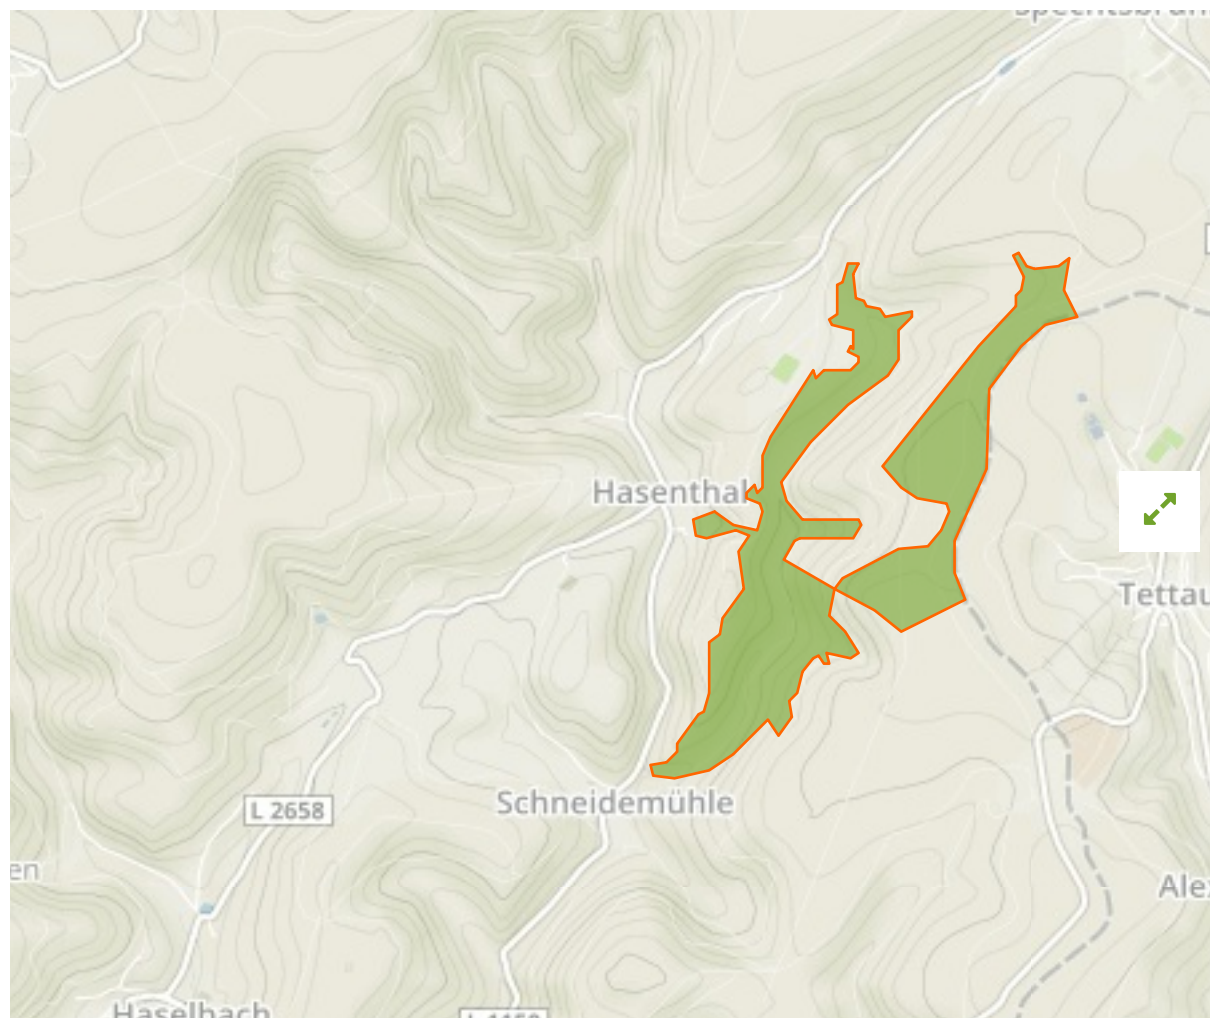

## Pfmersgrund in Germany

The designations employed and the presentation of material on this map do not imply the expression of any opinion whatsoever on the part of the Secretariat of the United Nations concerning the legal status of any country, territory, city or area or of its authorities, or concerning the delimitation of its frontiers or boundaries.

WDPA ID

---

**318944**

Reported Area

---

**1.13 km<sup>2</sup>**