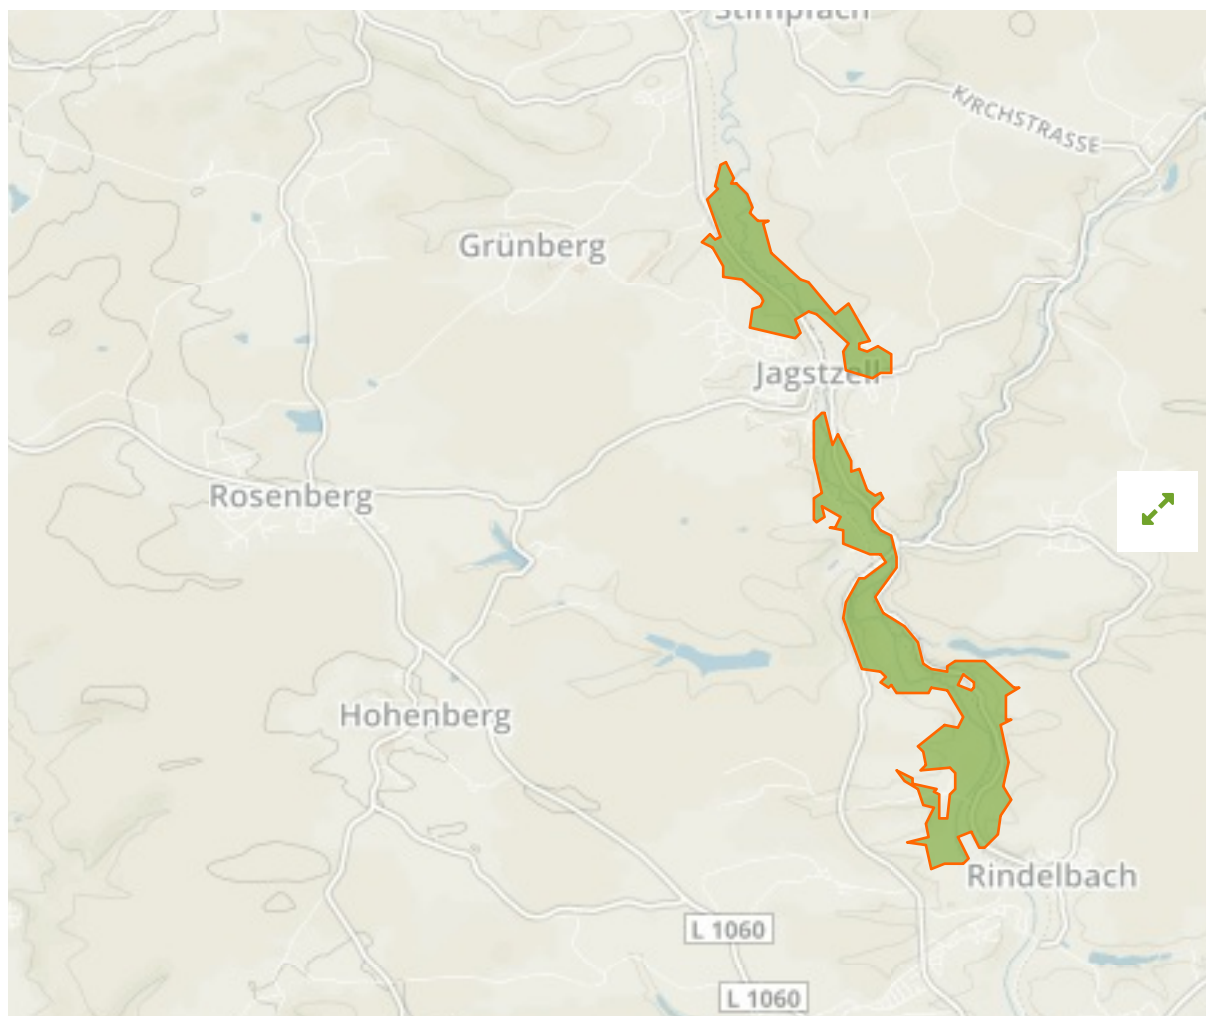

## Jagsttal Zwischen Ellwangen-Rindelbach U. D. Kreisgrenze Nördlich V. Jagstzell Mit Angrenzenden Gebieten in Germany

The designations employed and the presentation of material on this map do not imply the expression of any opinion whatsoever on the part of the Secretariat of the United Nations concerning the legal status of any country, territory, city or area or of its authorities, or concerning the delimitation of its frontiers or boundaries.

WDPA ID

**321996**

Reported Area

# 2.95 km<sup>2</sup>