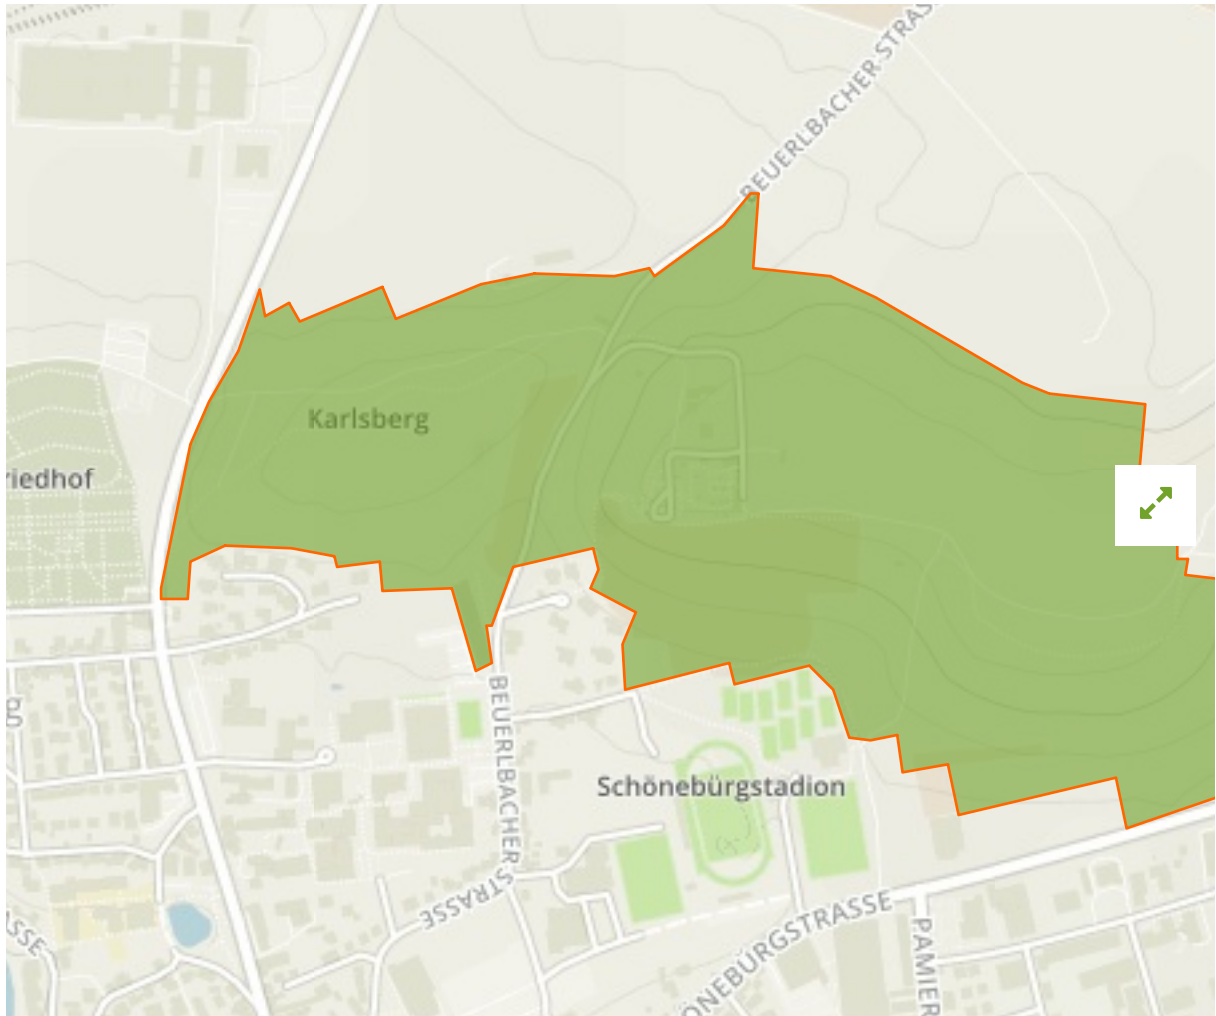

Kreckelberg, Karlsberg (Galgenberg) Mit Weinberg Und Breitsee in Germany

The designations employed and the presentation of material on this map do not imply the expression of any opinion whatsoever on the part of the Secretariat of the United Nations concerning the legal status of any country, territory, city or area or of its authorities, or concerning the delimitation of its frontiers or boundaries.

WDPA ID

322305

Reported Area

0.56 km²

Management Effectiveness Evaluations

No information available

Attributes

Original Name	Kreckelberg, Karlsberg (Galgenberg) Mit Weinberg Und Breitsee
English Designation	Landscape Protection Area
IUCN Management Category	V
Status	Designated
Type of Designation	National
Status Year	1986
Sublocation	
Governance Type	Federal or national ministry or agency
Management Authority	Bundesamt für Naturschutz
Management Plan	Not Reported
International Criteria	Not Applicable