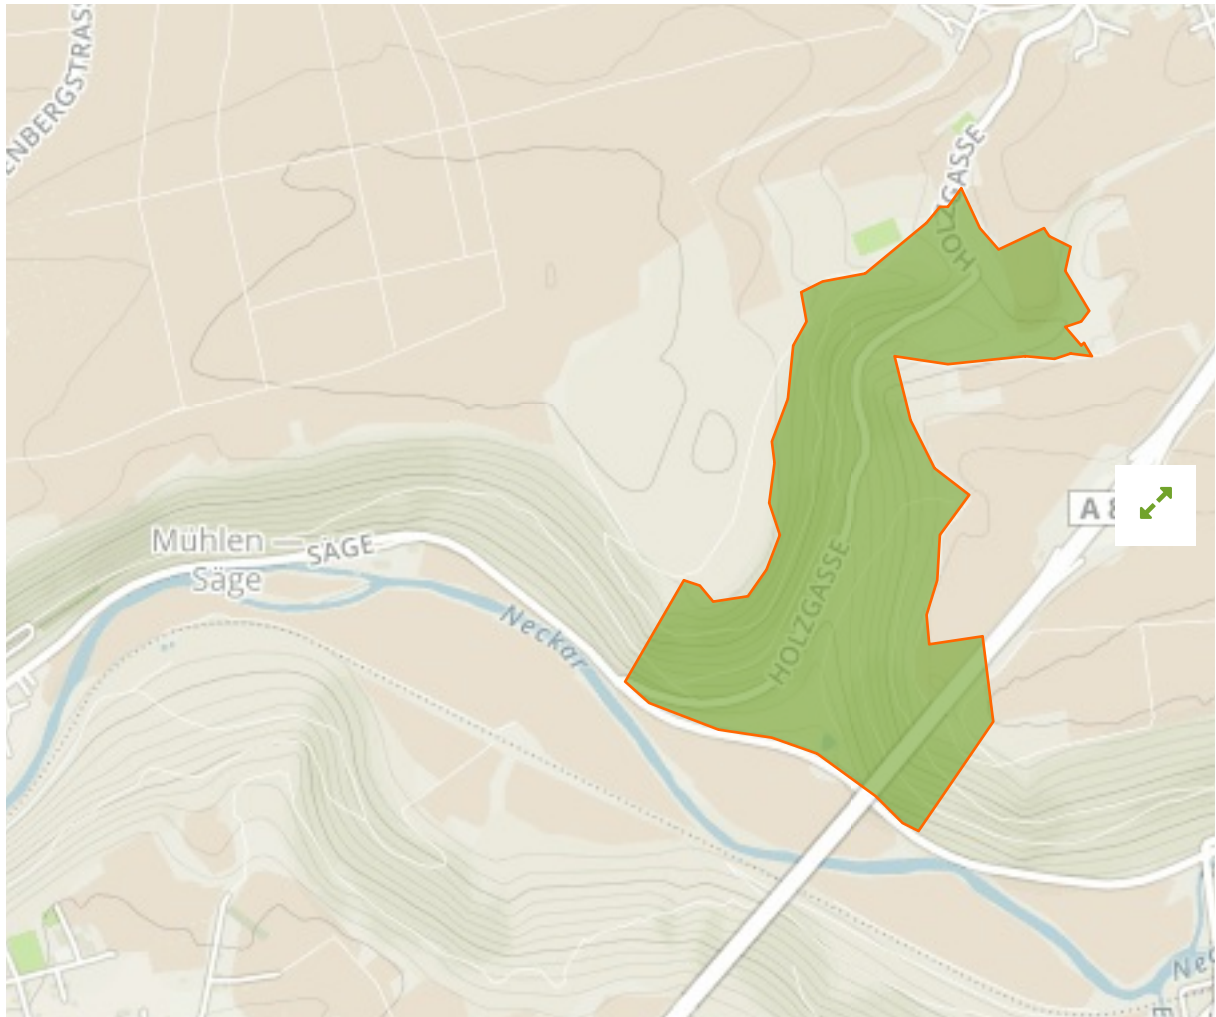

## Rohrdorfer Täle in Germany

The designations employed and the presentation of material on this map do not imply the expression of any opinion whatsoever on the part of the Secretariat of the United Nations concerning the legal status of any country, territory, city or area or of its authorities, or concerning the delimitation of its frontiers or boundaries.

WDPA ID

**323930**

Reported Area

**0.68 km<sup>2</sup>**

## Attributes

---

<b>Original Name</b>	<b>Rohrdorfer Täle</b>
<b>English Designation</b>	<b>Landscape Protection Area</b>
<b>IUCN Management Category</b>	<b>V</b>
Status	Designated
Type of Designation	National
Status Year	1971
Sublocation	
Governance Type	Federal or national ministry or agency
Management Authority	Bundesamt für Naturschutz
Management Plan	Not Reported
International Criteria	Not Applicable