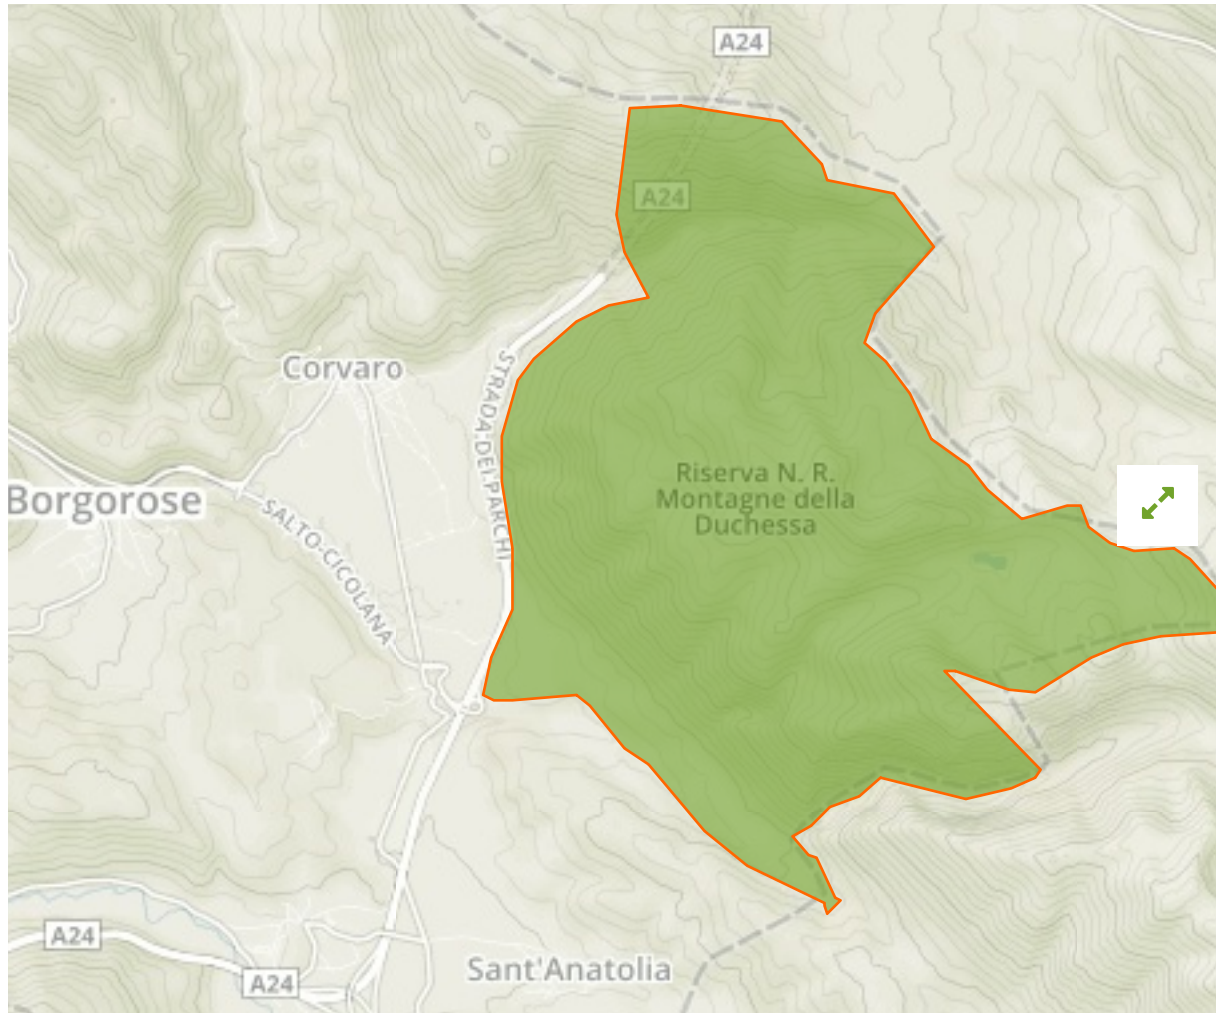

Riserva Naturale Delle Montagne Della Duchessa in Italy

The designations employed and the presentation of material on this map do not imply the expression of any opinion whatsoever on the part of the Secretariat of the United Nations concerning the legal status of any country, territory, city or area or of its authorities, or concerning the delimitation of its frontiers or boundaries.

WDPA ID

32681

Reported Area

35.43 km²

Management Effectiveness Evaluations

No information available

Attributes

Original Name **Riserva Naturale Delle Montagne Della Duchessa**