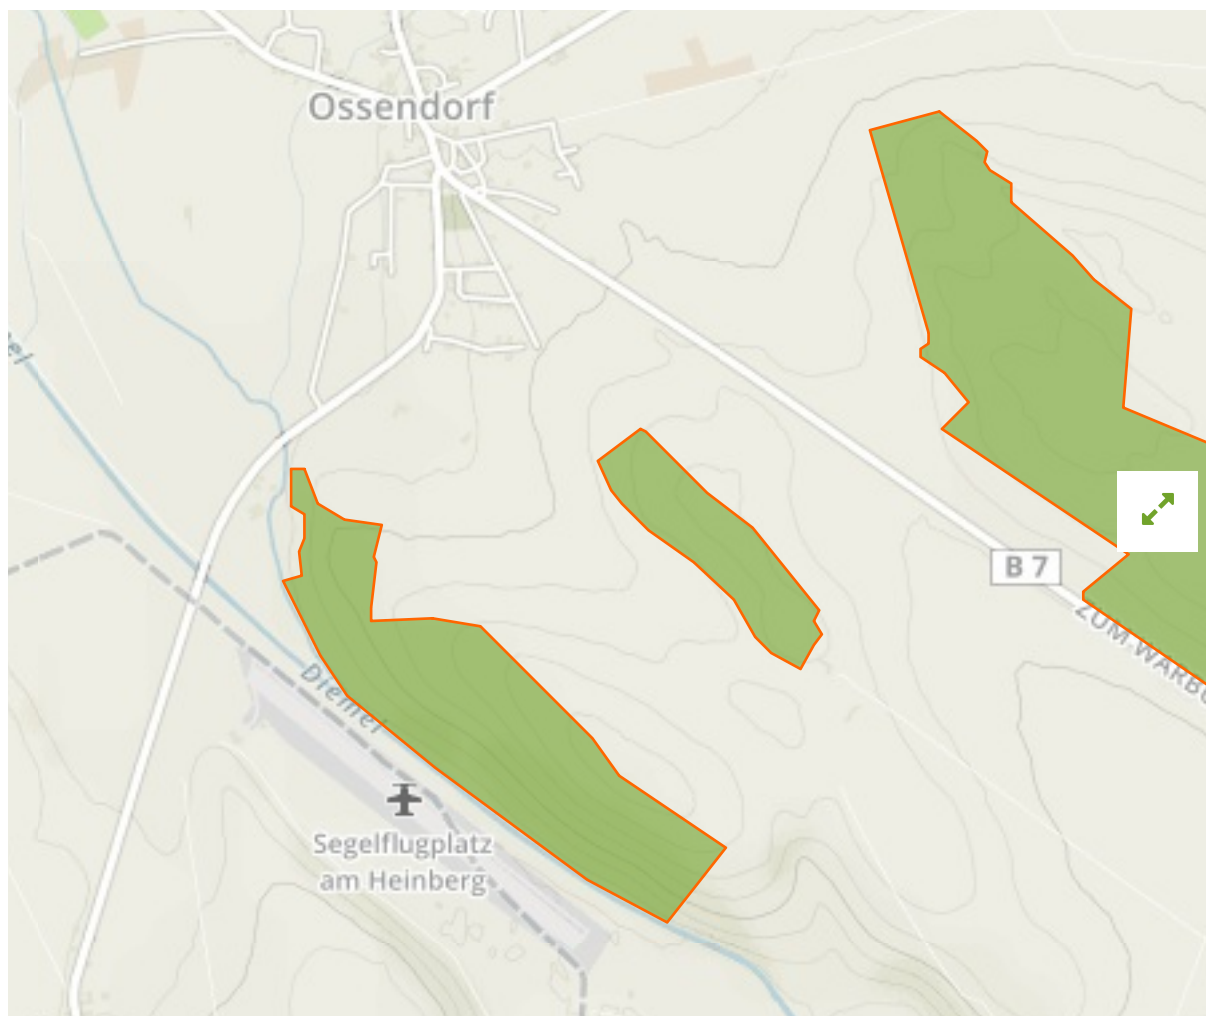

# Nsg Kalkmagerrasen Bei Ossendorf Mit Den Teilgebieten Franzosenschanze, Heinberg Und Rabensberg in Germany

The designations employed and the presentation of material on this map do not imply the expression of any opinion whatsoever on the part of the Secretariat of the United Nations concerning the legal status of any country, territory, city or area or of its authorities, or concerning the delimitation of its frontiers or boundaries.

WDPA ID

**329473**

Reported Area

# 1.05 km<sup>2</sup>