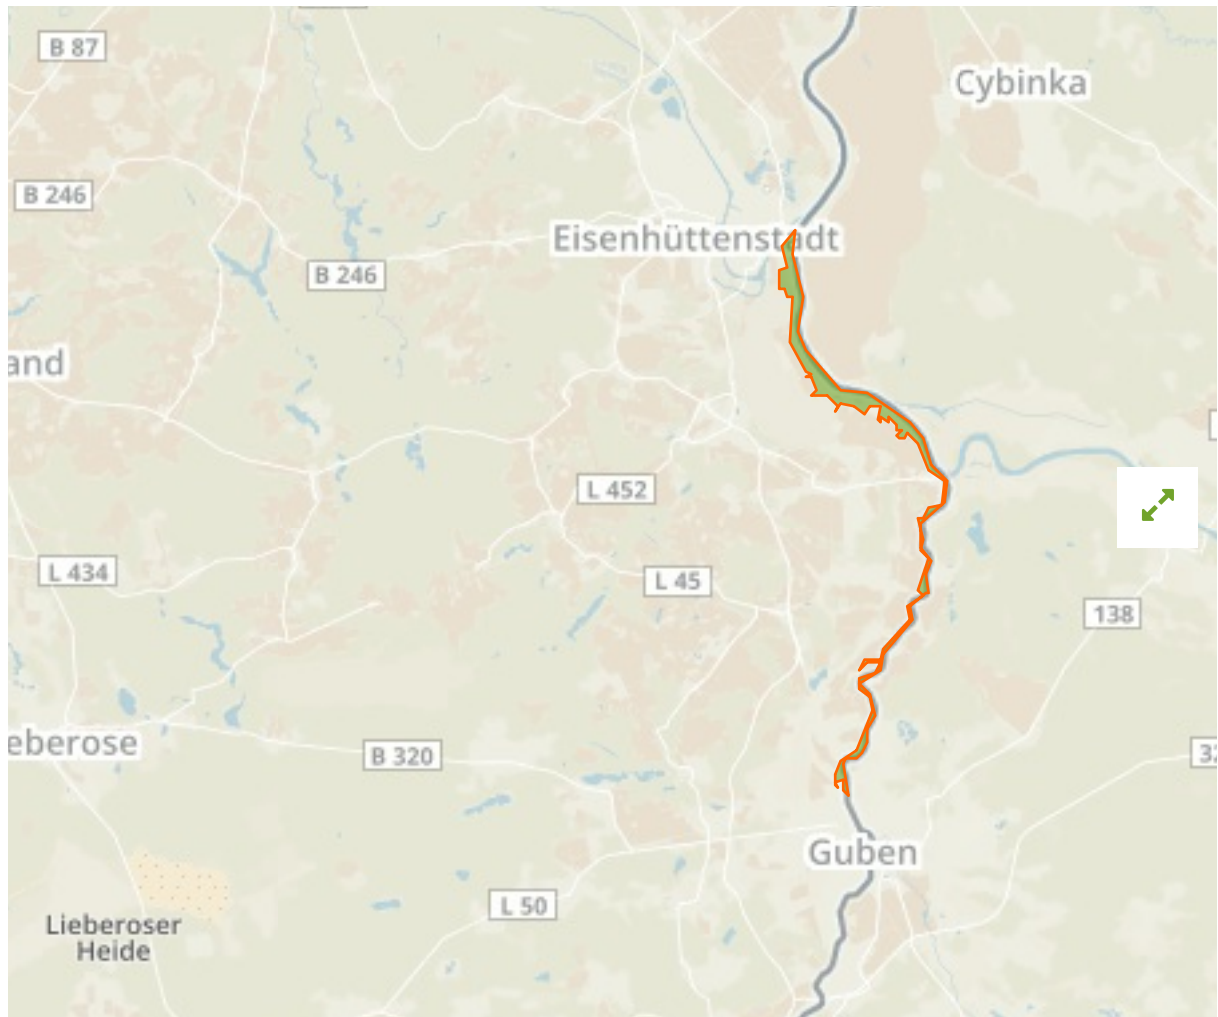

## Oder-Neiße in Germany

The designations employed and the presentation of material on this map do not imply the expression of any opinion whatsoever on the part of the Secretariat of the United Nations concerning the legal status of any country, territory, city or area or of its authorities, or concerning the delimitation of its frontiers or boundaries.

WDPA ID

**329559**

Reported Area

**5.95 km<sup>2</sup>**

European Environment Agency (EEA)