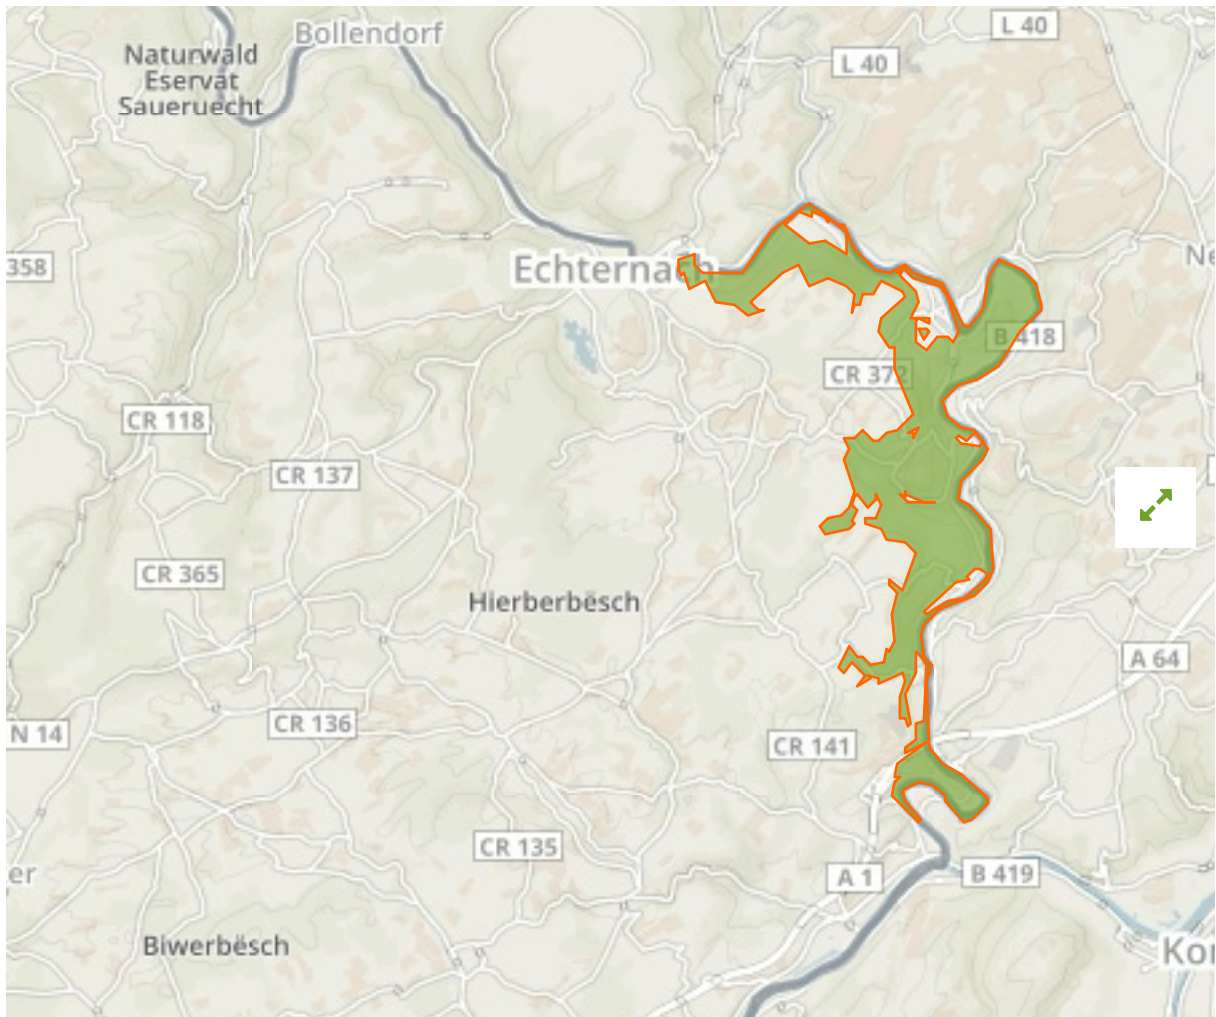

## Vallée De La Sûre Inférieure in Luxembourg

The designations employed and the presentation of material on this map do not imply the expression of any opinion whatsoever on the part of the Secretariat of the United Nations concerning the legal status of any country, territory, city or area or of its authorities, or concerning the delimitation of its frontiers or boundaries.

WDPA ID

**337489**

Reported Area

**15.27 km<sup>2</sup>**

## Site network breakdown

---

### Transboundary sites

---

**Kelterdell Und Kuckuckslay Bei Echernachbrueck**

in Germany

**Vallée De L'Ernz Noire / Beaufort / Berdorf**

in Luxembourg

English Designation  
Nature Reserve

IUCN Category  
Not Assigned