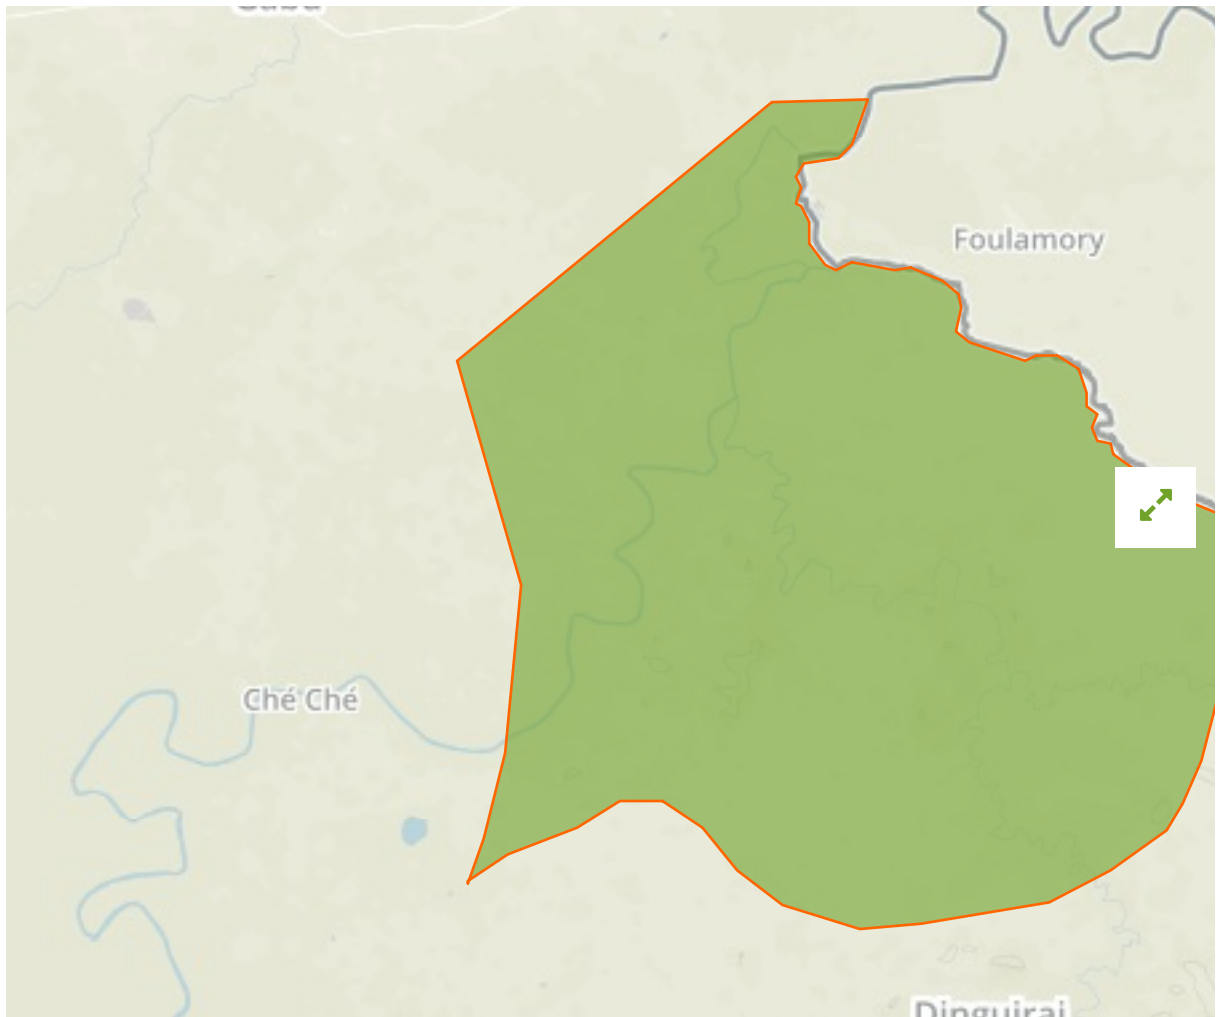

## Boé in Guinea-Bissau

The designations employed and the presentation of material on this map do not imply the expression of any opinion whatsoever on the part of the Secretariat of the United Nations concerning the legal status of any country, territory, city or area or of its authorities, or concerning the delimitation of its frontiers or boundaries.

WDPA ID

---

**342670**

Reported Area

---

**1315.05 km<sup>2</sup>**

Vulnerability Assessment

---

 **Data Provider**

Institute of Biodiversity and Protected Areas/Instituto da Biodiversidade e das Areas Protegidas (IBAP), Guiné-Bissau