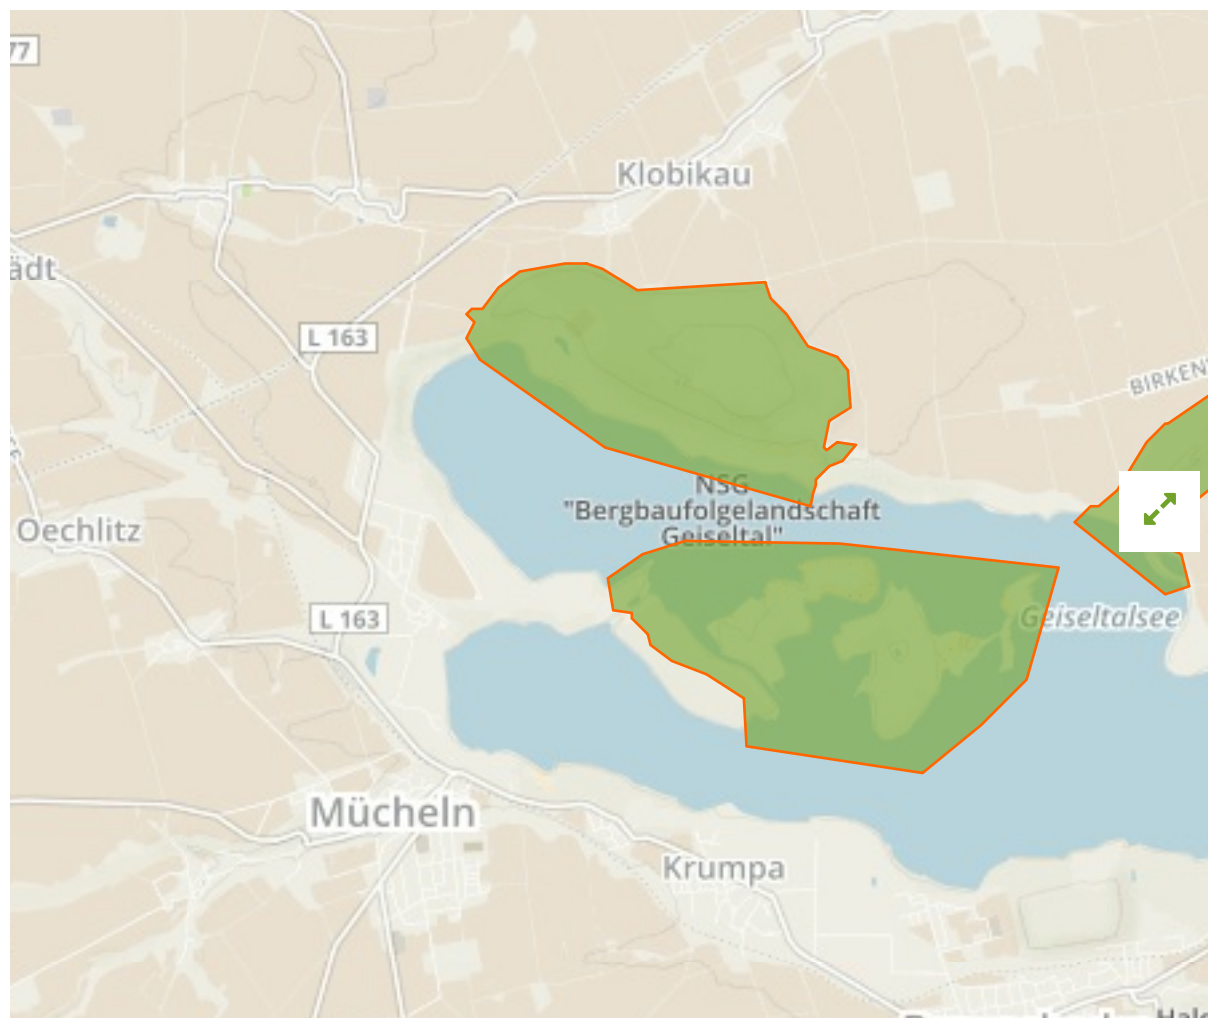

## Bergbaufolgelandschaft Geiseltal in Germany

The designations employed and the presentation of material on this map do not imply the expression of any opinion whatsoever on the part of the Secretariat of the United Nations concerning the legal status of any country, territory, city or area or of its authorities, or concerning the delimitation of its frontiers or boundaries.

WDPA ID

**344576**

Reported Area

**11.56 km<sup>2</sup>**