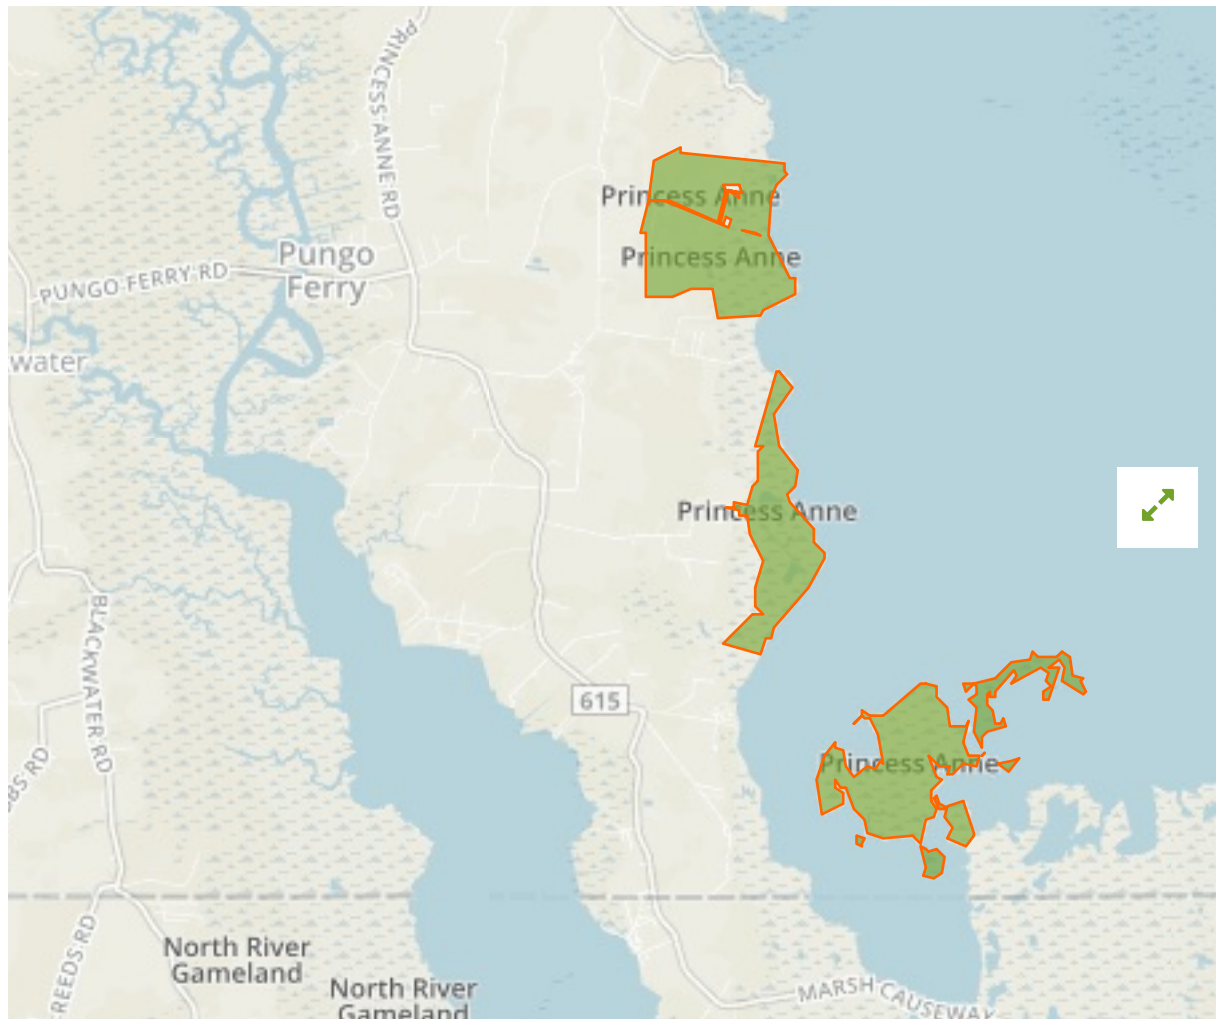

Princess Anne in United States of America

The designations employed and the presentation of material on this map do not imply the expression of any opinion whatsoever on the part of the Secretariat of the United Nations concerning the legal status of any country, territory, city or area or of its authorities, or concerning the delimitation of its frontiers or boundaries.

WDPA ID

352932

Reported Area

6.1 km²

i Data Provider

US Geological Survey, Gap Analysis Program (GAP), National Operations Office, Boise State University

Management Effectiveness Evaluations

No information available

Attributes

Original Name	Princess Anne
English Designation	Wildlife Management Area
IUCN Management Category	V
Status	Designated
Type of Designation	National
Status Year	Not Reported
Sublocation	US-VA
Governance Type	Joint governance
Management Authority	Joint
Management Plan	Not Reported
International Criteria	Not Applicable