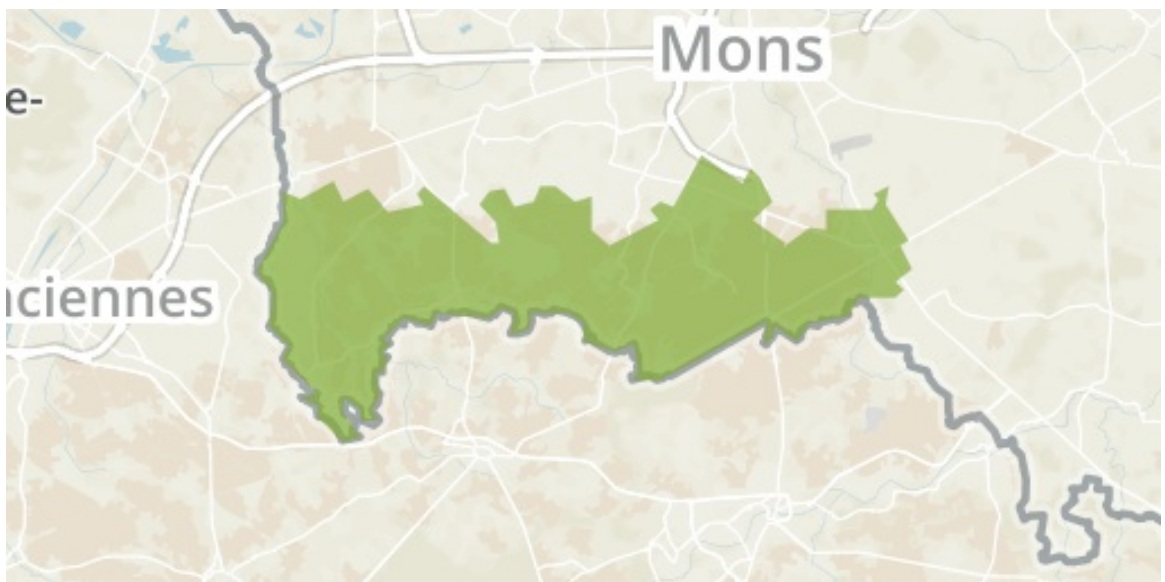

Regional Nature Park

IUCN Category

V

WDPA ID Year of Designation Reported Area

178317

485.9 km²

Escaut (Coupure De L') À Bléharies

in Belgium

in Belgium

English Designation

Scientific Interest Site (Walloon Region)

IUCN Category

IV

WDPA ID	Year of Designation	Reported Area
333458		0.2 km ²

Parc Naturel Des Hauts Pays

in Belgium

English Designation

Nature Park (Walloon Region)

IUCN Category

V

WDPA ID	Year of Designation	Reported Area
386139		160.7 km ²

Rivage

in Belgium

English Designation

Certified Nature Reserve (Walloon Region)

IUCN Category

IV

WDPA ID Year of Designation Reported Area

386143

0.0 km²

Vallée de la Scarpe et de l'Escaut

in France