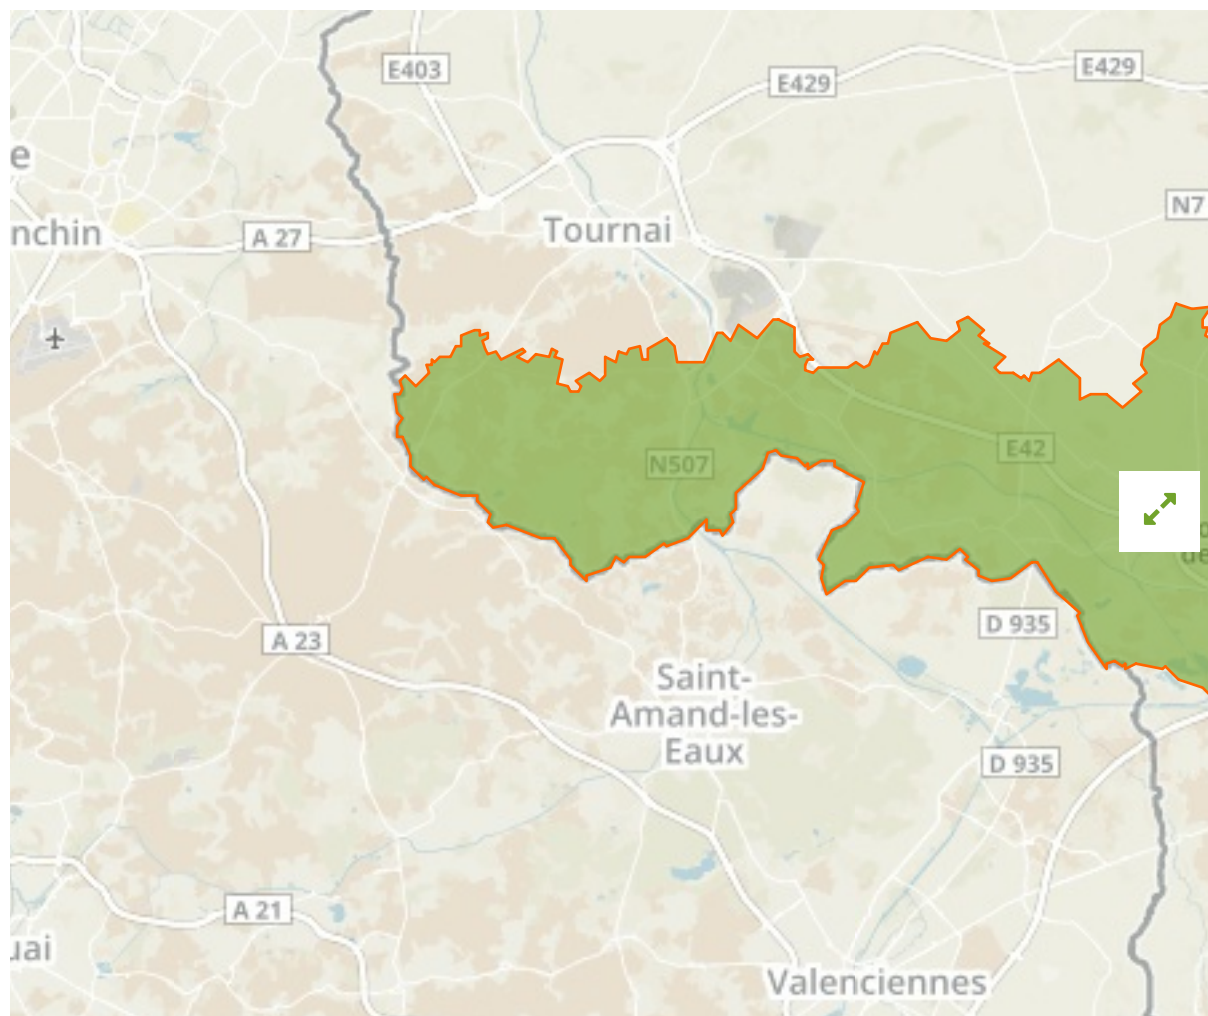

Parc Naturel Des Plaines De L'Escaut in Belgium

The designations employed and the presentation of material on this map do not imply the expression of any opinion whatsoever on the part of the Secretariat of the United Nations concerning the legal status of any country, territory, city or area or of its authorities, or concerning the delimitation of its frontiers or boundaries.

WDPA ID

386129

Reported Area

262.43 km²

European Environment Agency (EEA)

Management Effectiveness Evaluations

No information available

Attributes

Regional Nature Park

IUCN Category

V

WDPA ID Year of Designation Reported Area

178317

485.9 km²

Escaut (Coupure De L') À Bléharies

in Belgium