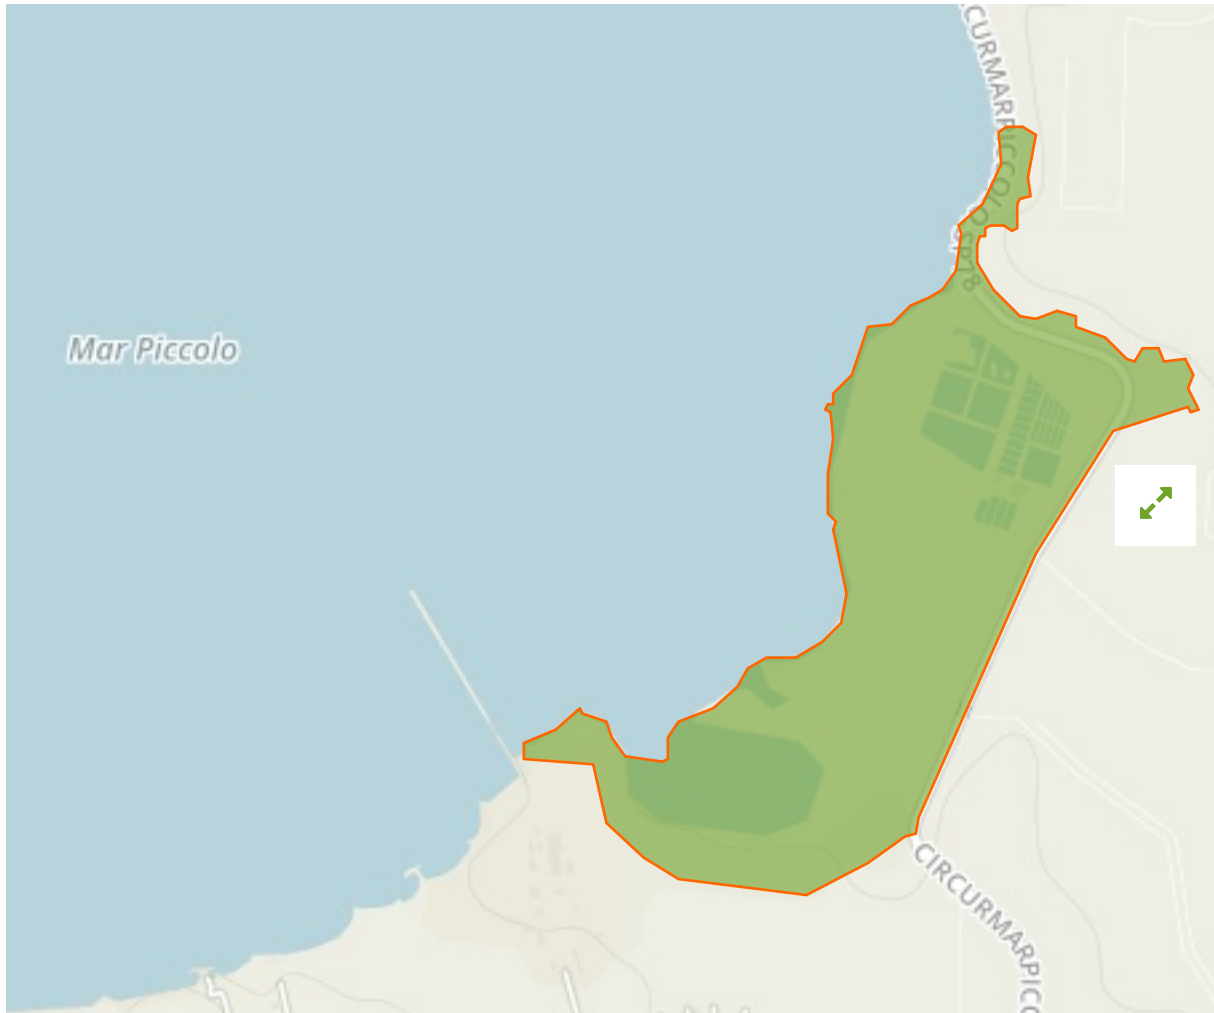

Riserva Naturale Regionale Orientata Palude La Vela in Italy

The designations employed and the presentation of material on this map do not imply the expression of any opinion whatsoever on the part of the Secretariat of the United Nations concerning the legal status of any country, territory, city or area or of its authorities, or concerning the delimitation of its frontiers or boundaries.

WDPA ID

390531

Reported Area

1.16 km²

European Environment Agency (EEA)

Management Effectiveness Evaluations

No information available

Attributes

Original Name Riserva Naturale Regionale Orientata Palude La Vela

English Designation Regional/Provincial Nature Reserve

IUCN Management Category IV

Status Designated

Type of Designation National

Status Year 2006